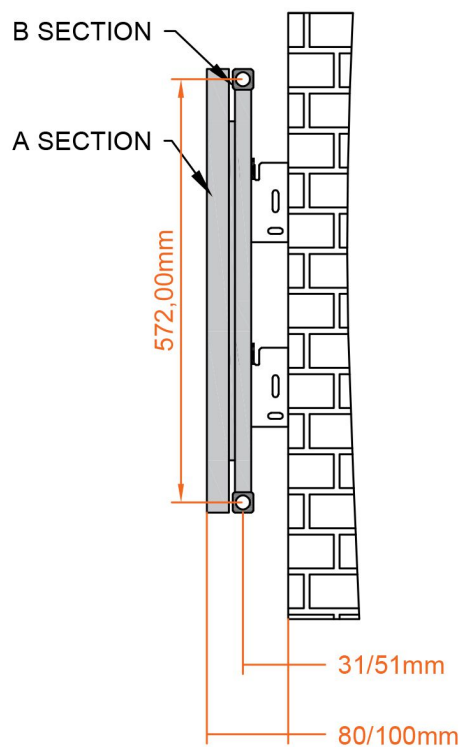

Tordino Horizontal Aluminium Radiator 600 x 660mm.

Technical Drawing

A SECTION

B SECTION

SCALE: 1/5