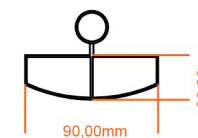

Tordino Horizontal Aluminium Radiator 600 x 660mm.

Technical Drawing

A SECTION

B SECTION

SCALE: 1/5