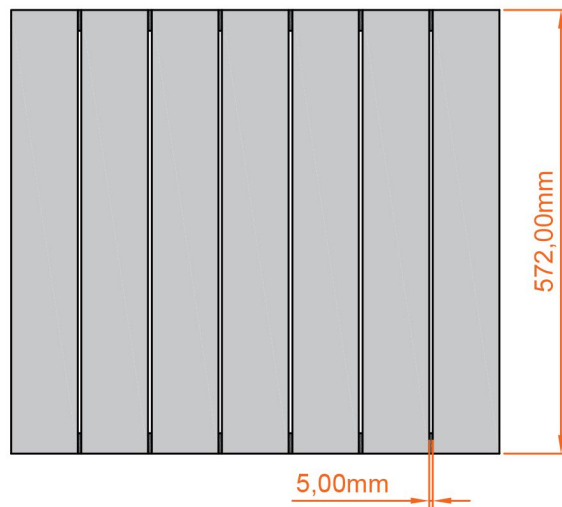

Tordino Horizontal Aluminium Radiator 600 x 660mm.

Technical Drawing

A SECTION

B SECTION

SCALE: 1/5