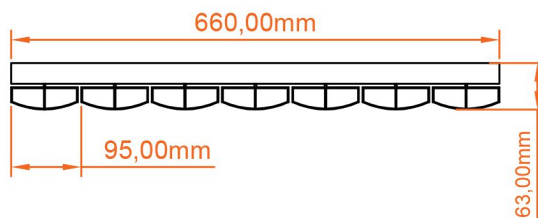

Tordino Horizontal Aluminium Radiator 600 x 660mm.

Technical Drawing

A SECTION

B SECTION

SCALE: 1/5