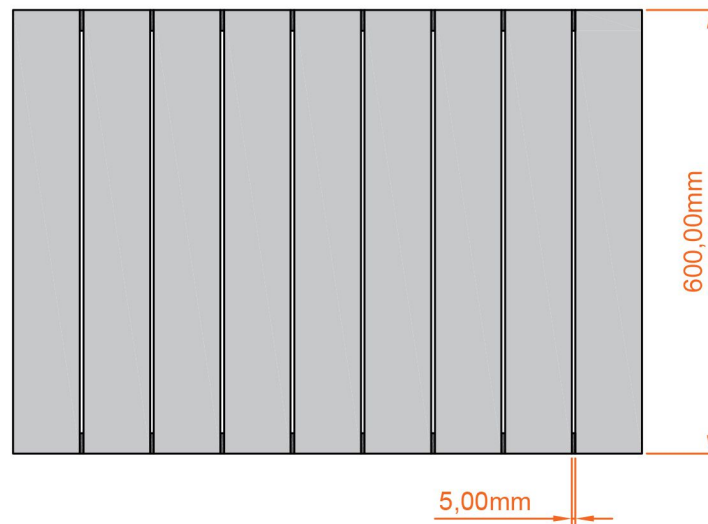

# Tordino Horizontal Aluminium Radiator 600 x 850mm.

## Technical Drawing

A SECTION

B SECTION

SCALE: 1/5