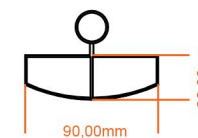

# Tordino Horizontal Aluminium Radiator 600 x 850mm.

## Technical Drawing

A SECTION

B SECTION

SCALE: 1/5