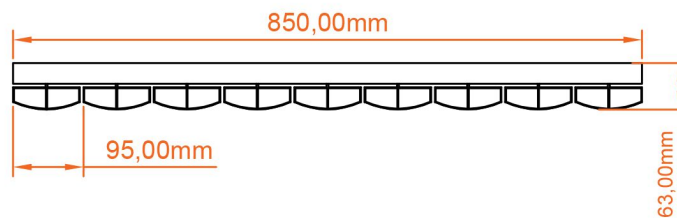

# Tordino Horizontal Aluminium Radiator 600 x 850mm.

## Technical Drawing

A SECTION

B SECTION

SCALE: 1/5