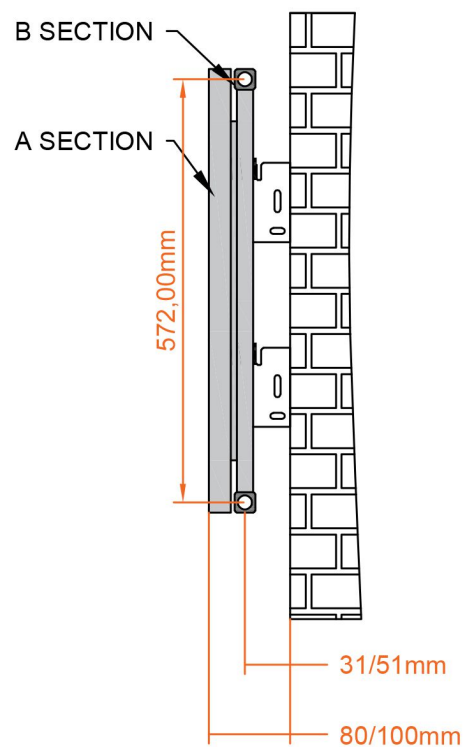

# Tordino Horizontal Aluminium Radiator 600 x 850mm.

## Technical Drawing

A SECTION

B SECTION

SCALE: 1/5