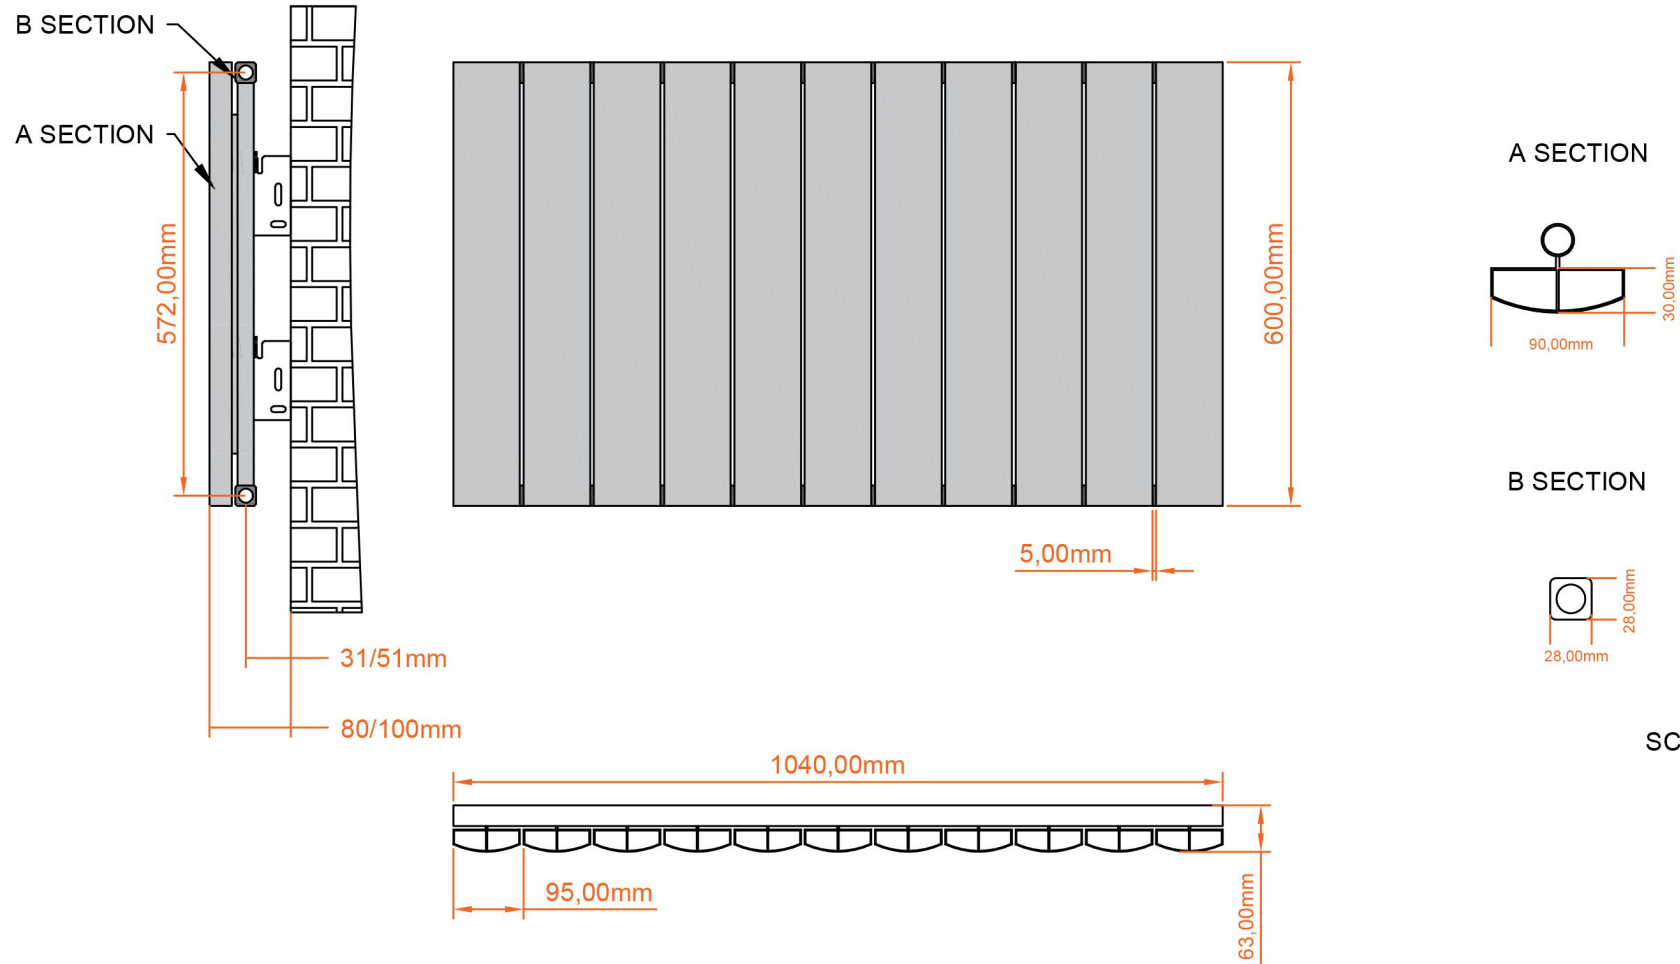

Tordino Horizontal Aluminium Radiator 600 x 1040mm.

Technical Drawing

SCALE: 1/5