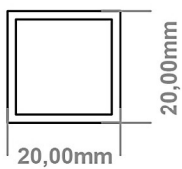

# Tuscan Square 1200 x 500mm.

## Technical Drawing

A SECTION

B SECTION