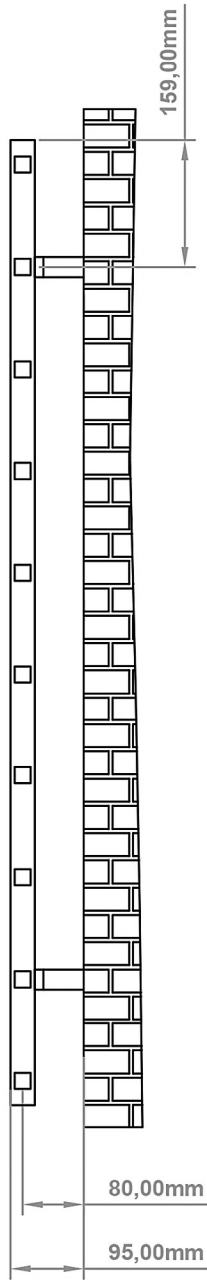

# Tuscan Square 1200 x 500mm.

## Technical Drawing

A SECTION

B SECTION