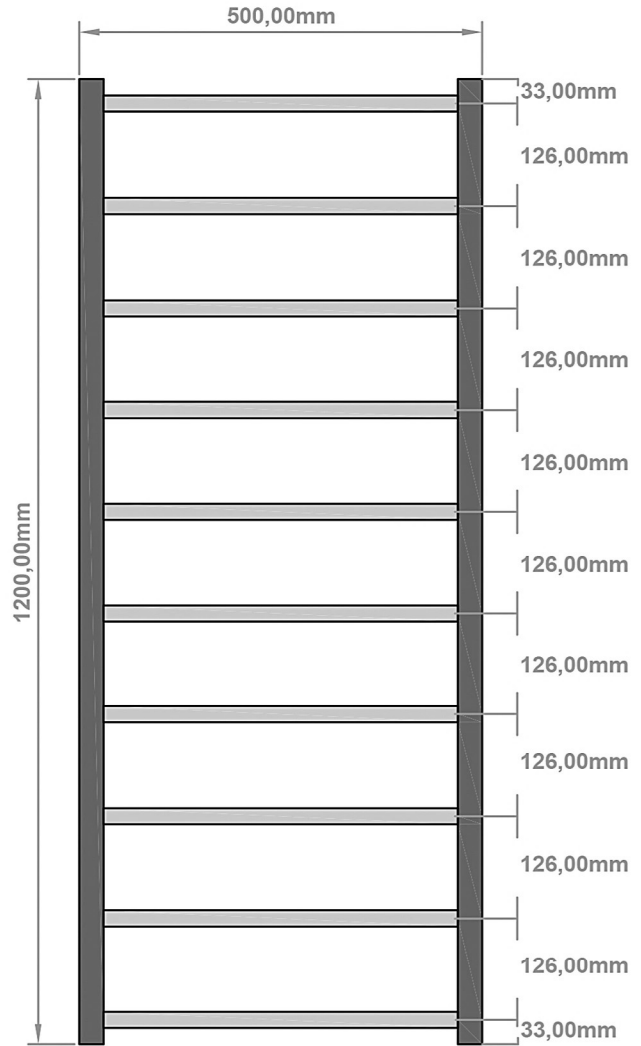

# Tuscan Square 1200 x 500mm.

## Technical Drawing

A SECTION

B SECTION