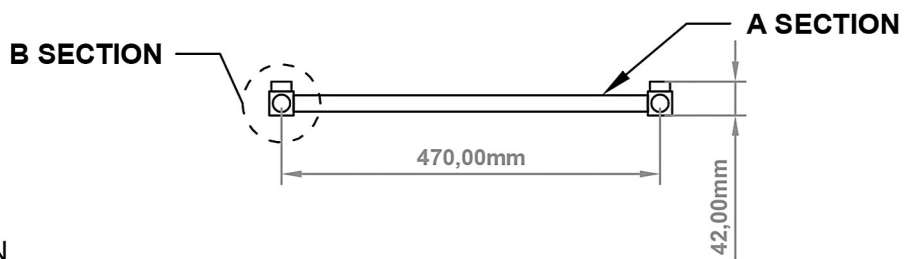

# Tuscan Square 1200 x 500mm.

## Technical Drawing

A SECTION

B SECTION