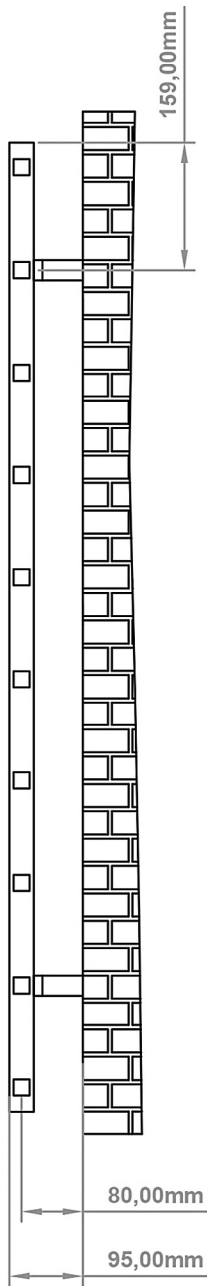

Tuscan Square 1200 x 600mm.

Technical Drawing

A SECTION

B SECTION