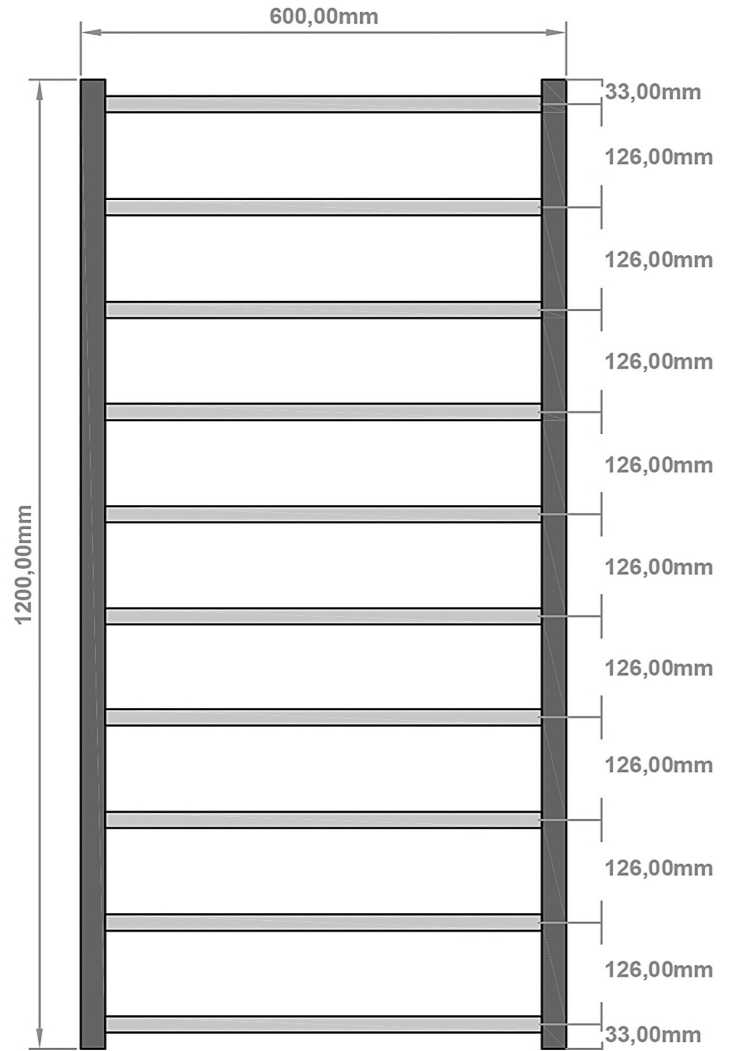

Tuscan Square 1200 x 600mm.

Technical Drawing

A SECTION

B SECTION