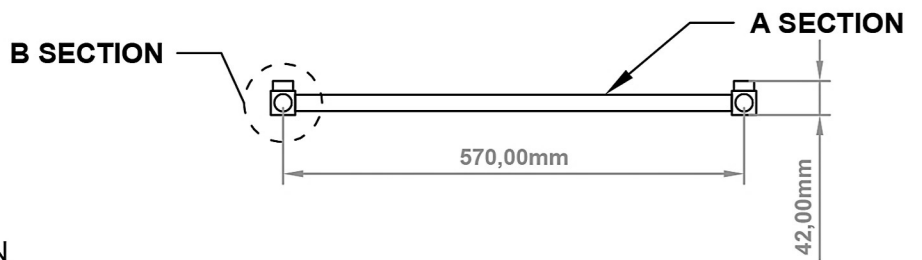

Tuscan Square 1200 x 600mm.

Technical Drawing

A SECTION

B SECTION