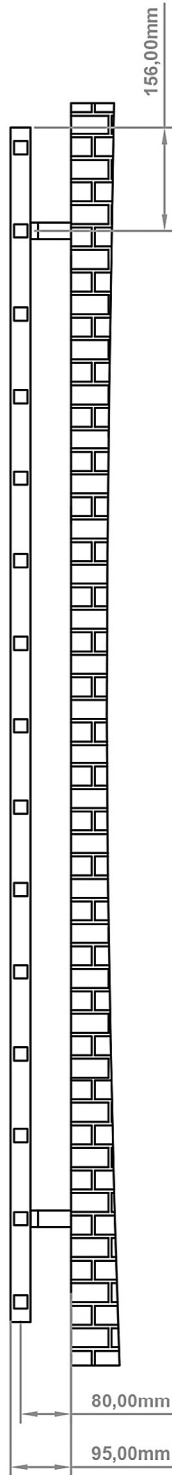

Tuscan Square 1800 x 500mm. Technical Drawing

A SECTION

B SECTION

Eastbrook 

Eastbrook Road, Gloucester GL4 3DB

Technical Helpline : 01452 317890

Mon - Fri / 8am - 5pm

Email : technical@eastbrookco.com