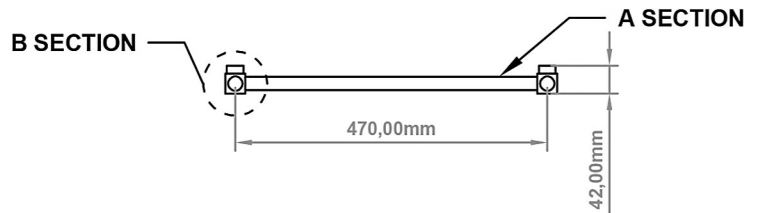

Tuscan Square 1800 x 500mm. Technical Drawing

A SECTION

B SECTION

Eastbrook 

Eastbrook Road, Gloucester GL4 3DB

Technical Helpline : 01452 317890

Mon - Fri / 8am - 5pm

Email : technical@eastbrookco.com