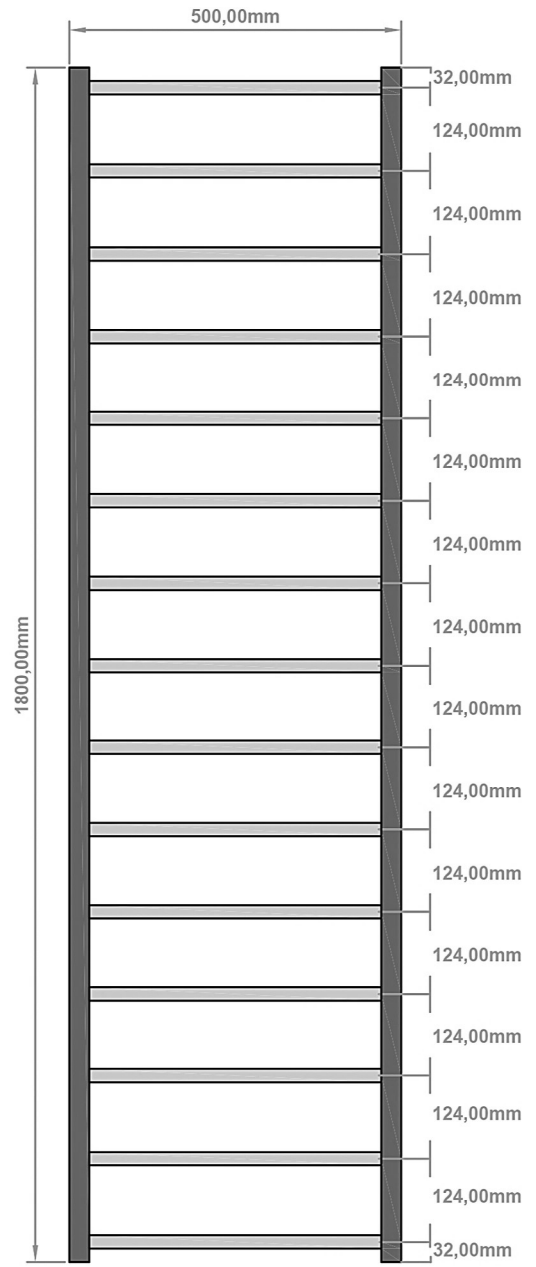

Tuscan Square 1800 x 500mm. Technical Drawing

A SECTION

B SECTION

Eastbrook 

Eastbrook Road, Gloucester GL4 3DB

Technical Helpline : 01452 317890

Mon - Fri / 8am - 5pm

Email : technical@eastbrookco.com