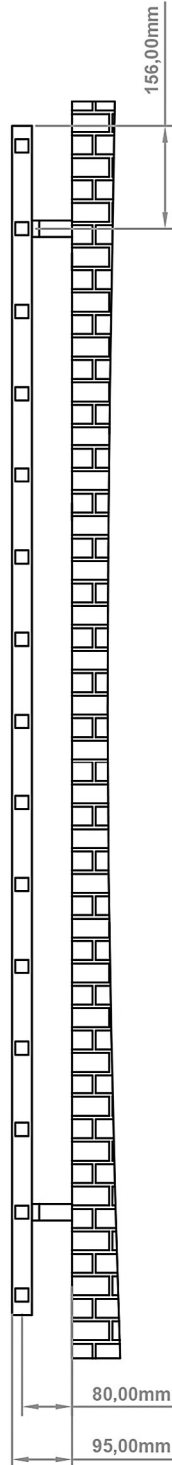

# Tuscan Square 1800 x 600mm.

## Technical Drawing

A SECTION

B SECTION