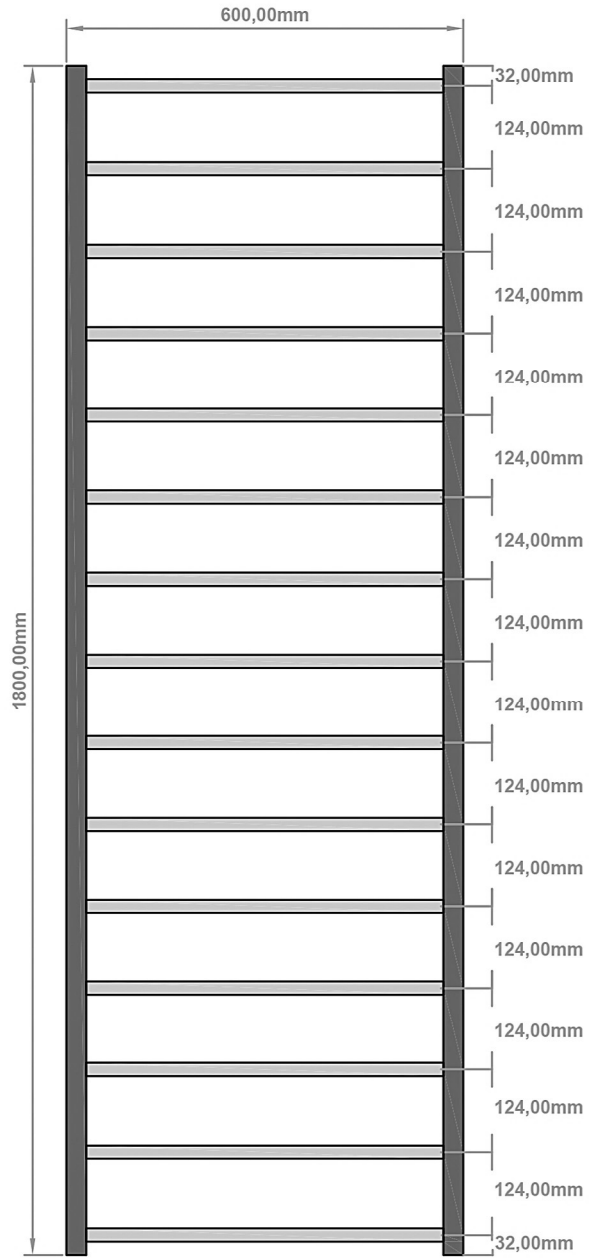

# Tuscan Square 1800 x 600mm.

## Technical Drawing

A SECTION

B SECTION