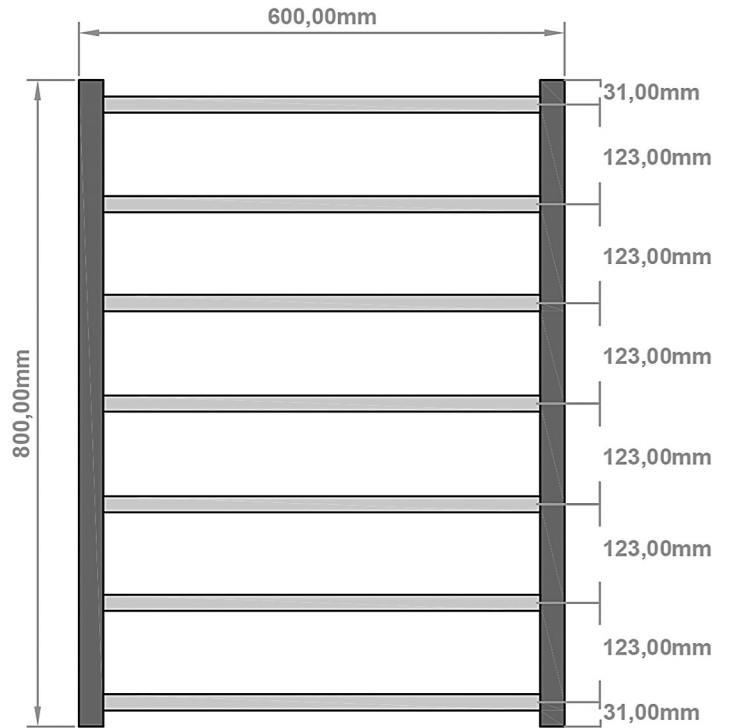

# Tuscan Square 800 x 600mm.

## Technical Drawing

A SECTION

B SECTION