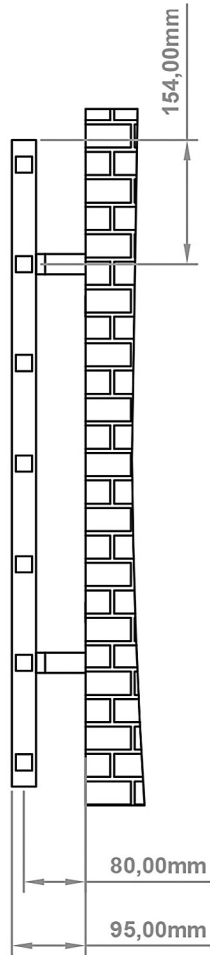

# Tuscan Square 800 x 600mm.

## Technical Drawing

A SECTION

B SECTION