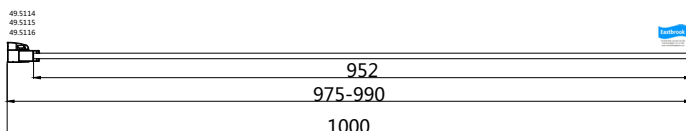

DATASHEET

Image

Drawing

General Information

Product:	49.5116
Description:	Vantage 2000 8mm fluted glass walkin panel 1000 x 2000
Website Link:	(Click Here)
Product Type:	Walk-In Panel
Brand:	Eastbrook Company
Colour:	Brushed Brass
Material:	Tempered Glass
Height (mm):	2000mm
Width (mm):	1000mm
Length (mm):	80mm
Net Weight (kg) (kg):	32.8kg
Product Range:	Vantage 2000

Product Specifications

Warranty:	10 Year(s)
Easy Clean glass:	Yes
Finish:	Fluted
Frameless:	Yes
Glass Thickness (mm):	8mm
Glass type:	Fluted Glass
Waste Included:	No
Adjustment (mm):	975-990mm