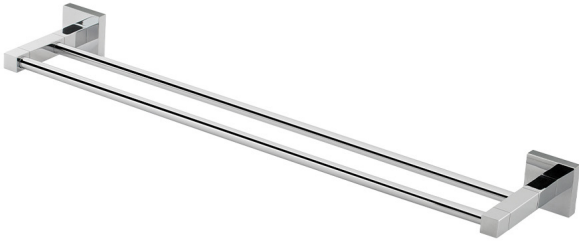

DATASHEET

Image

General Information

Product:	52.110
Description:	Rimini double towel rail
Website Link:	(Click Here)
Product Type:	Towel Rail
Brand:	Eastbrook Company
Colour:	Chrome
Material:	Solid Brass
Height (mm):	53mm
Width (mm):	644mm
Net Weight (kg) (kg):	1kg
Product Range:	Rimini

Product Specifications

Warranty:	5 Year(s)
Finish:	Polished
Supplied with fixings:	Yes
Mounting:	Wall

Drawing