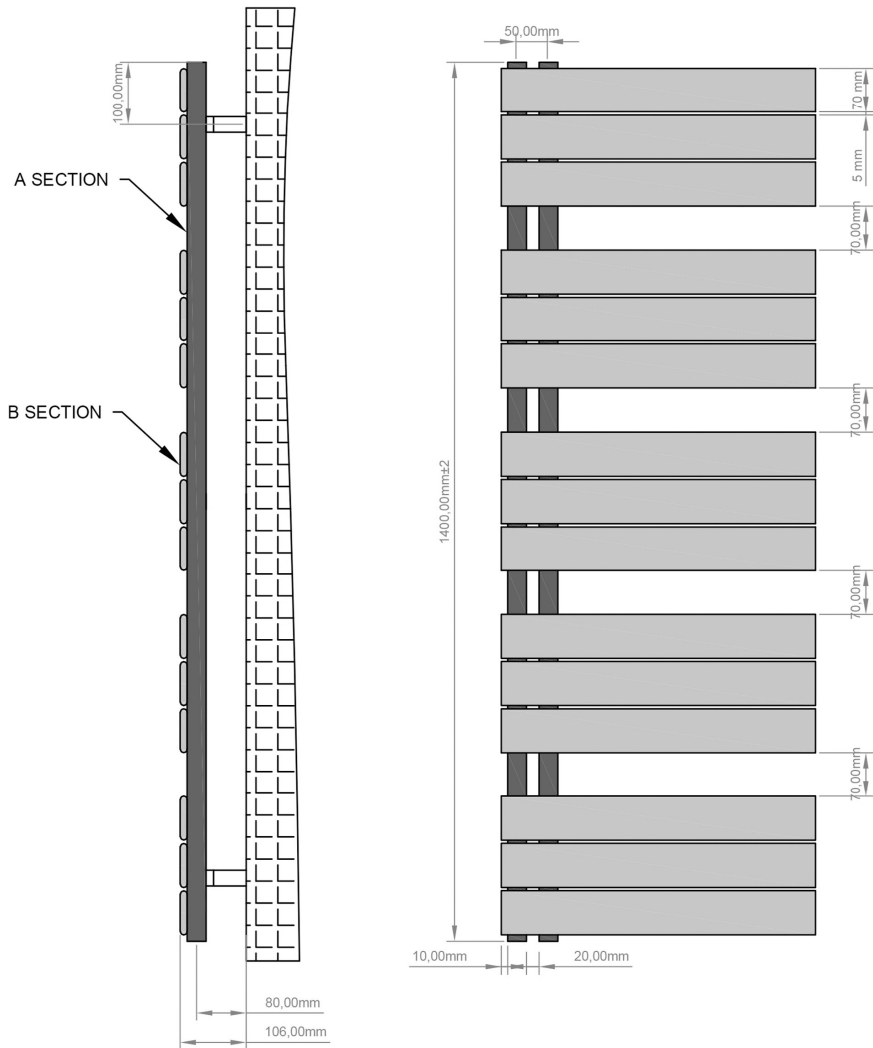

DATASHEET

Image

General Information

Product:	89.0626
Description:	Helmsley 1400 x 500 Towel Rail
Website Link:	(Click Here)
Product Type:	Towel Rail
Brand:	Eastbrook Company
Colour:	Matt Grey
Material:	Mild Steel
Height (mm):	1400mm
Width (mm):	500mm
Net Weight (kg):	16.85kg
Product Range:	Helmsley

Product Specifications

Warranty:	5 Year(s)
Supplied with fixings:	Yes
BTU $\Delta T50^{\circ}\text{C}$:	1962
BTU $\Delta T60^{\circ}\text{C}$:	2512
Watts $\Delta T50^{\circ}\text{C}$:	575
Watts $\Delta T60^{\circ}\text{C}$:	736

Drawing

Helmsley 1400 x 500/600mm. Technical Drawing

A SECTION

B SECTION

scale:1/2

Eastbrook 
Eastbrook Road, Gloucester GL4 3DB
Technical Helpline : 01452 317890
Mon - Fri / 8am - 5pm
Email : technical@eastbrookco.com