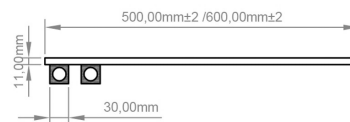

DATASHEET

Image

General Information

Product:	89.0626
Description:	Helmsley 1400 x 500 Towel Rail
Website Link:	(Click Here)
Product Type:	Towel Rail
Brand:	Eastbrook Company
Colour:	Matt Grey
Material:	Mild Steel
Height (mm):	1400mm
Width (mm):	500mm
Net Weight (kg):	16.85kg
Product Range:	Helmsley

Drawing

Helmsley 1400 x 500/600mm. Technical Drawing

A SECTION

B SECTION

scale:1/2

Eastbrook 
Eastbrook Road, Gloucester GL4 3DB
Technical Helpline : 01452 317890
Mon - Fri / 8am - 5pm
Email : technical@eastbrookco.com