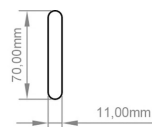

DATASHEET

Image

General Information

Product:	89.0626
Description:	Helmsley 1400 x 500 Towel Rail
Website Link:	(Click Here)
Product Type:	Towel Rail
Brand:	Eastbrook Company
Colour:	Matt Grey
Material:	Mild Steel
Height (mm):	1400mm
Width (mm):	500mm
Net Weight (kg):	16.85kg
Product Range:	Helmsley

Drawing

Helmsley 1400 x 500/600mm. Technical Drawing

A SECTION

B SECTION

scale:1/2

Eastbrook 
Eastbrook Road, Gloucester GL4 3DB
Technical Helpline : 01452 317890
Mon - Fri / 8am - 5pm
Email : technical@eastbrookco.com