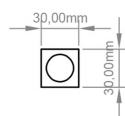

DATASHEET

Image

General Information

Product:	89.0626
Description:	Helmsley 1400 x 500 Towel Rail
Website Link:	(Click Here)
Product Type:	Towel Rail
Brand:	Eastbrook Company
Colour:	Matt Grey
Material:	Mild Steel
Height (mm):	1400mm
Width (mm):	500mm
Net Weight (kg):	16.85kg
Product Range:	Helmsley

Drawing

Helmsley 1400 x 500/600mm. Technical Drawing

A SECTION

B SECTION

scale:1/2

Eastbrook 
Eastbrook Road, Gloucester GL4 3DB
Technical Helpline : 01452 317890
Mon - Fri / 8am - 5pm
Email : technical@eastbrookco.com