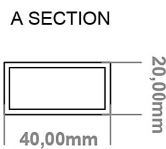

DATASHEET

Image

General Information

Product:	89:1355
Description:	Platani 1150 x 600mm Towel Rail
Website Link:	(Click Here)
Product Type:	Towel Rail
Brand:	Eastbrook Company
Colour:	Chrome
Material:	Mild Steel
Height (mm):	1150mm
Width (mm):	600mm
Net Weight (kg):	10.6kg
Product Range:	Platani

Product Specifications

Warranty:	5 Year(s)
Supplied with fixings:	Yes
BTU $\Delta T50^{\circ}\text{C}$:	912
BTU $\Delta T60^{\circ}\text{C}$:	1167
Watts $\Delta T50^{\circ}\text{C}$:	268
Watts $\Delta T60^{\circ}\text{C}$:	342

Drawing

Platani 1150 x 600mm. Technical Drawing

Eastbrook
Eastbrook Road, Gloucester GL4 3DB
Technical Helpline : 01452 317890
Mon - Fri / 8am - 5pm
Email : technical@eastbrookco.com