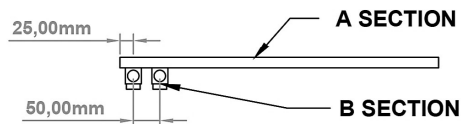

DATASHEET

Image

General Information

Product:	89:1355
Description:	Platani 1150 x 600mm Towel Rail
Website Link:	(Click Here)
Product Type:	Towel Rail
Brand:	Eastbrook Company
Colour:	Chrome
Material:	Mild Steel
Height (mm):	1150mm
Width (mm):	600mm
Net Weight (kg):	10.6kg
Product Range:	Platani

Product Specifications

Warranty:	5 Year(s)
Supplied with fixings:	Yes
BTU $\Delta T50^{\circ}\text{C}$:	912
BTU $\Delta T60^{\circ}\text{C}$:	1167
Watts $\Delta T50^{\circ}\text{C}$:	268
Watts $\Delta T60^{\circ}\text{C}$:	342

Drawing

Platani 1150 x 600mm. Technical Drawing

Eastbrook
Eastbrook Road, Gloucester GL4 3DB
Technical Helpline : 01452 317890
Mon - Fri / 8am - 5pm
Email : technical@eastbrookco.com