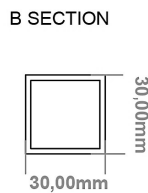

DATASHEET

Image

General Information

Product:	89:1355
Description:	Platani 1150 x 600mm Towel Rail
Website Link:	(Click Here)
Product Type:	Towel Rail
Brand:	Eastbrook Company
Colour:	Chrome
Material:	Mild Steel
Height (mm):	1150mm
Width (mm):	600mm
Net Weight (kg):	10.6kg
Product Range:	Platani

Product Specifications

Warranty:	5 Year(s)
Supplied with fixings:	Yes
BTU $\Delta T50^{\circ}\text{C}$:	912
BTU $\Delta T60^{\circ}\text{C}$:	1167
Watts $\Delta T50^{\circ}\text{C}$:	268
Watts $\Delta T60^{\circ}\text{C}$:	342

Drawing

Platani 1150 x 600mm. Technical Drawing

Eastbrook
Eastbrook Road, Gloucester GL4 3DB
Technical Helpline : 01452 317890
Mon - Fri / 8am - 5pm
Email : technical@eastbrookco.com