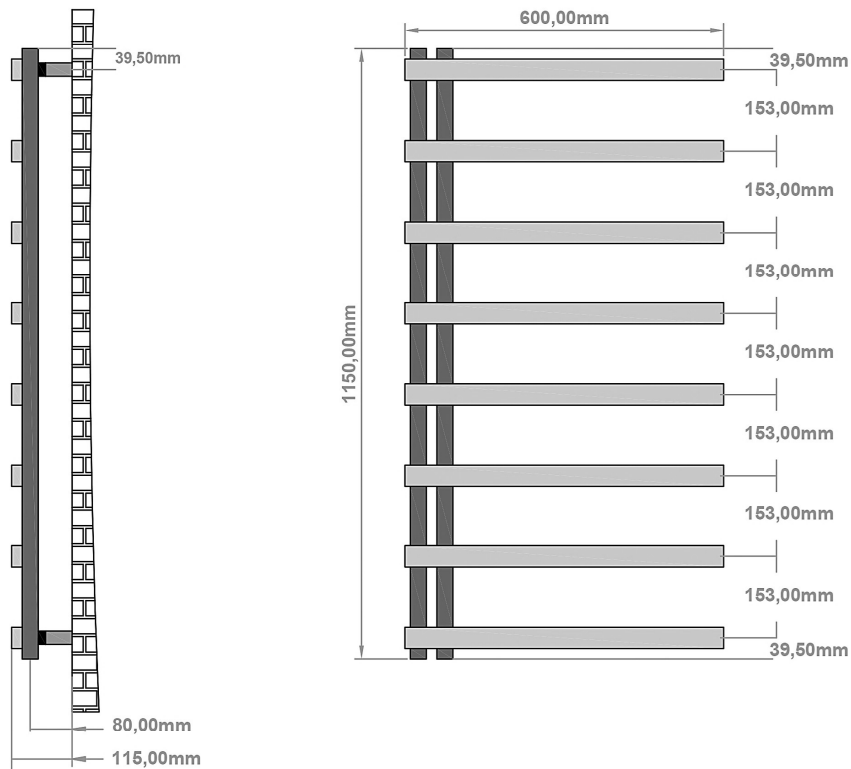

DATASHEET

Image

General Information

Product:	89:1355
Description:	Platani 1150 x 600mm Towel Rail
Website Link:	(Click Here)
Product Type:	Towel Rail
Brand:	Eastbrook Company
Colour:	Chrome
Material:	Mild Steel
Height (mm):	1150mm
Width (mm):	600mm
Net Weight (kg):	10.6kg
Product Range:	Platani

Product Specifications

Warranty:	5 Year(s)
Supplied with fixings:	Yes
BTU $\Delta T50^{\circ}\text{C}$:	912
BTU $\Delta T60^{\circ}\text{C}$:	1167
Watts $\Delta T50^{\circ}\text{C}$:	268
Watts $\Delta T60^{\circ}\text{C}$:	342

Drawing

Platani 1150 x 600mm. Technical Drawing

Eastbrook 
Eastbrook Road, Gloucester GL4 3DB
Technical Helpline : 01452 317890
Mon - Fri / 8am - 5pm
Email : technical@eastbrookco.com