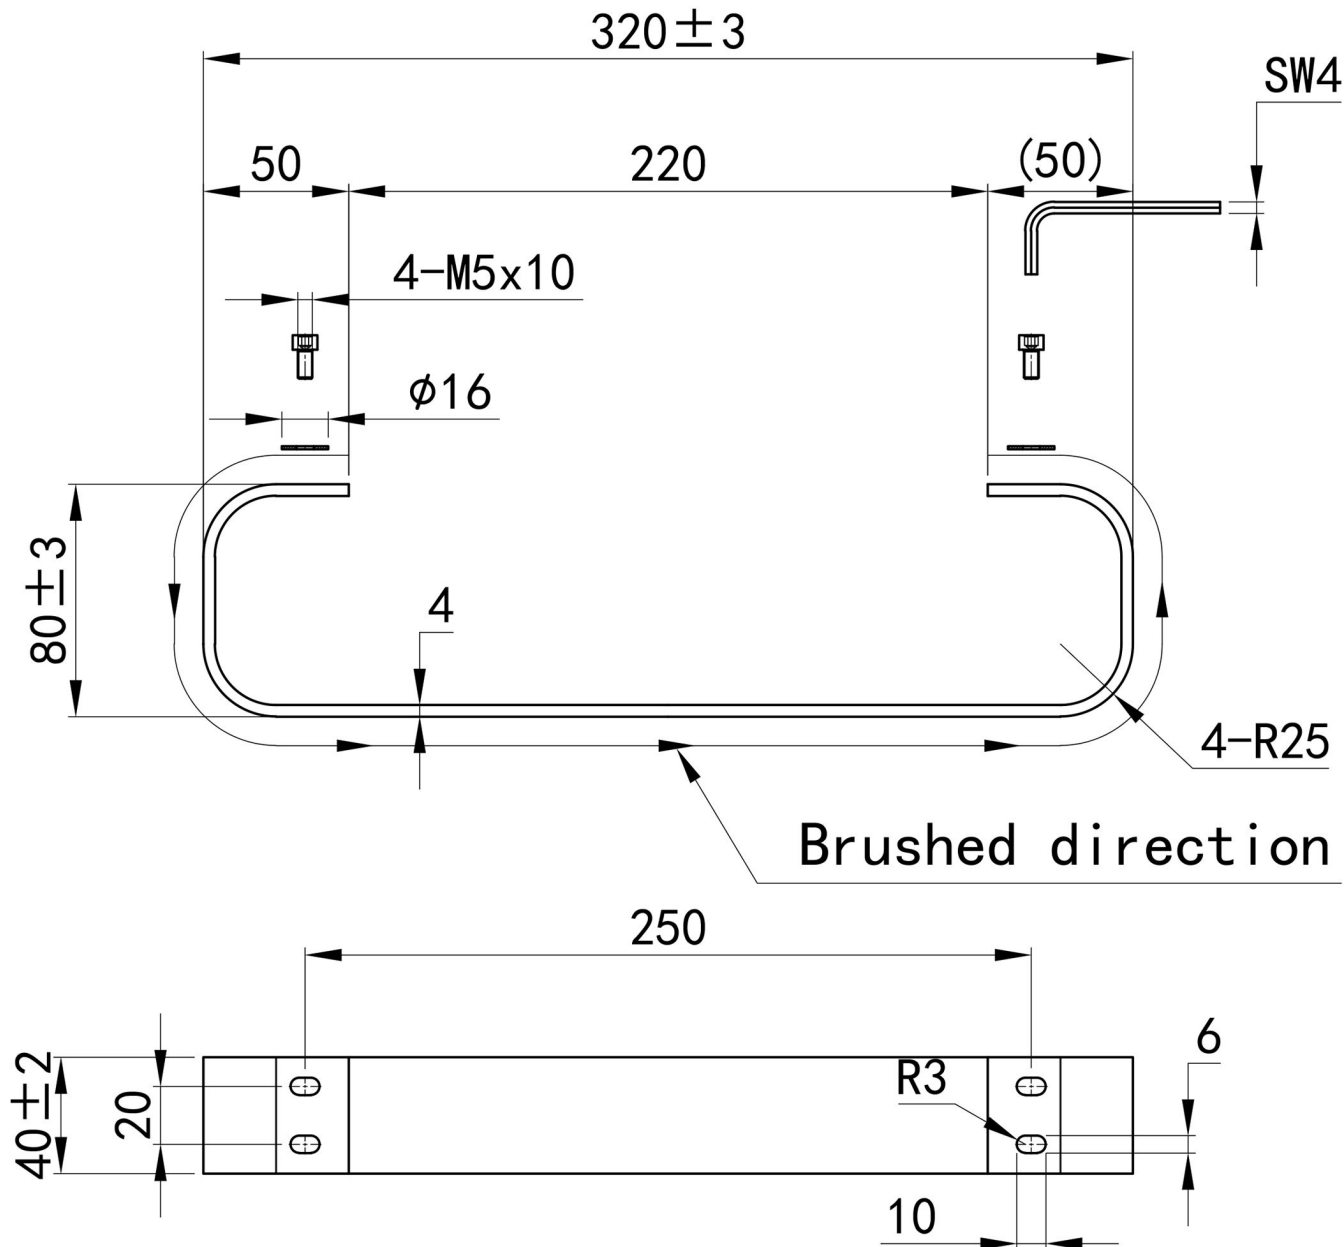

Mersey & Trent Towel Hanger 280mm. Brushed Brass

Technical Drawing

Unit: mm

* Must be fitted before radiator is installed on the wall.