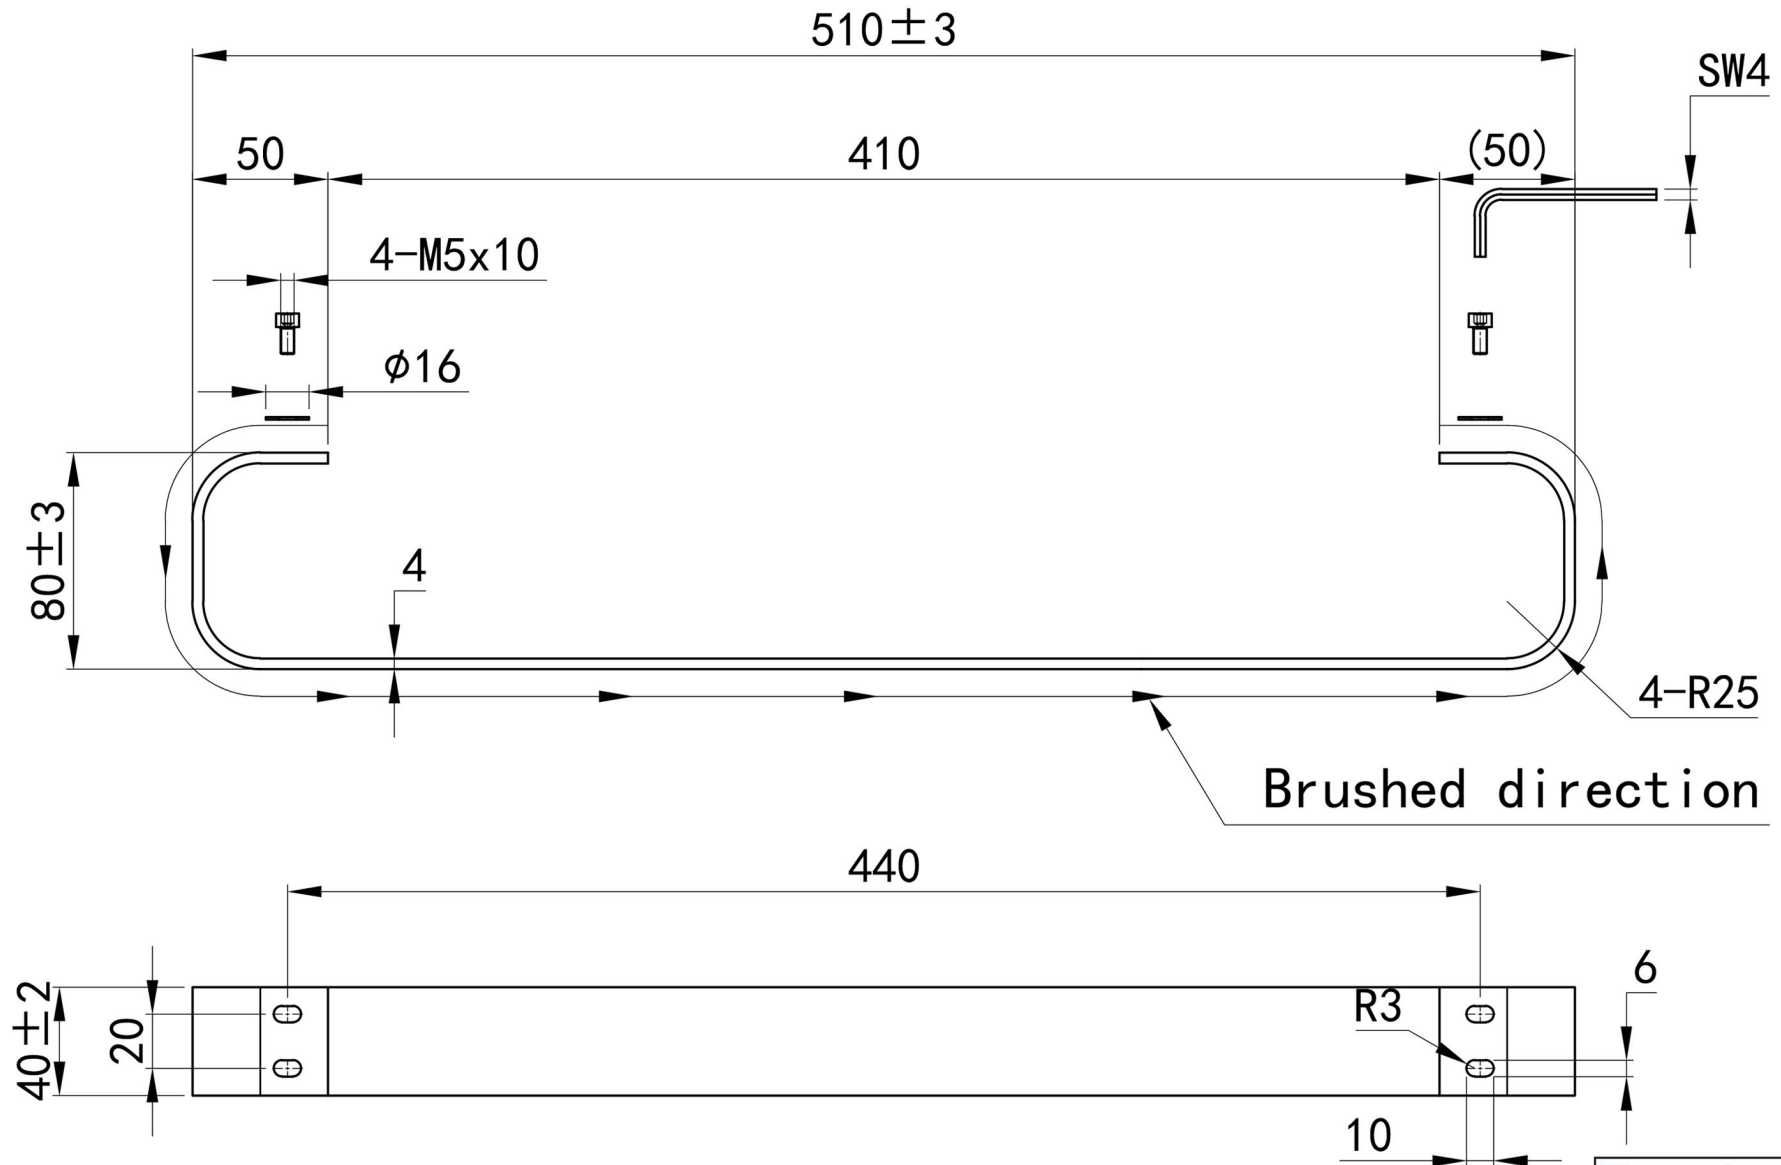

Mersey & Trent Towel Hanger 470mm. Brushed Brass

Technical Drawing

Unit: mm

* Must be fitted before radiator is installed on the wall.

Eastbrook 
Eastbrook Road, Gloucester GL4 3DB
Technical Helpline : 01452 317890
Mon - Fri / 8am - 5pm
Email : technical@eastbrookco.com