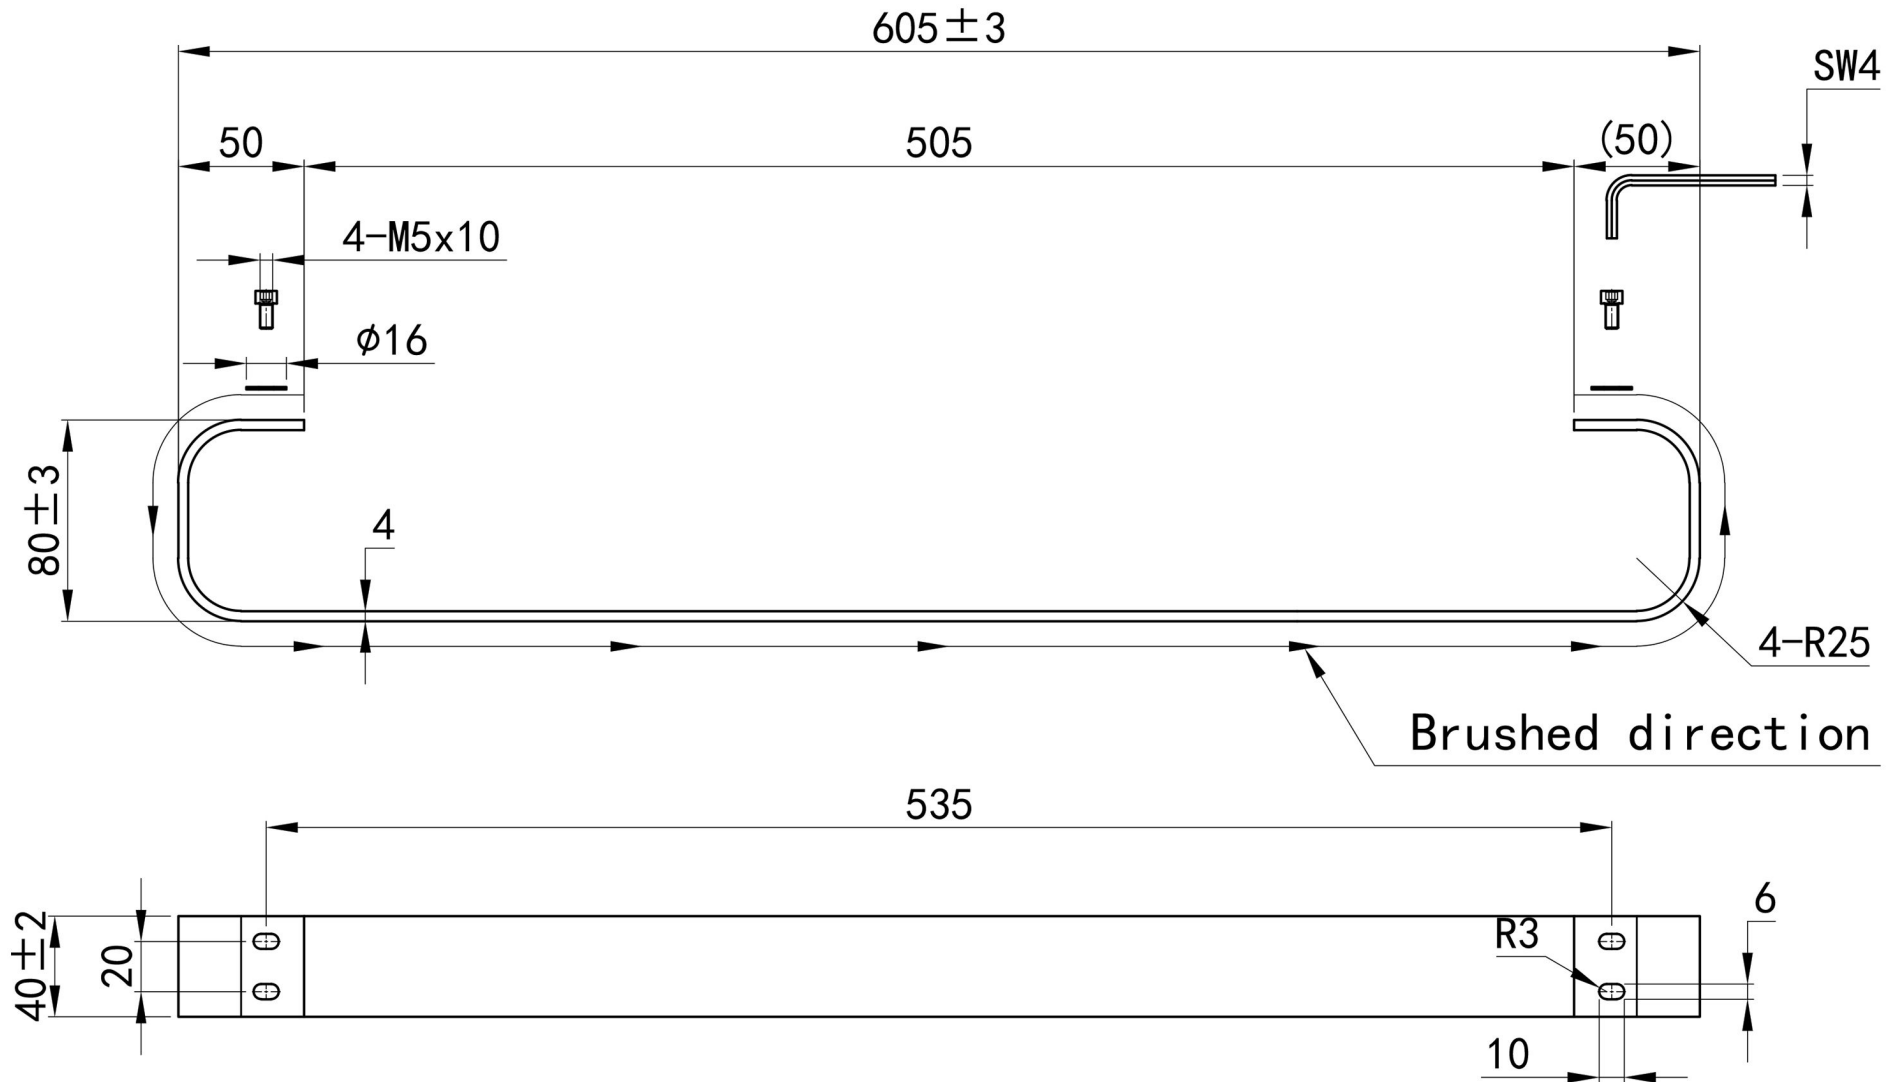

# Mersey & Trent Towel Hanger 565mm. Brushed Brass

## Technical Drawing

Unit: mm

\* Must be fitted before radiator is installed on the wall.