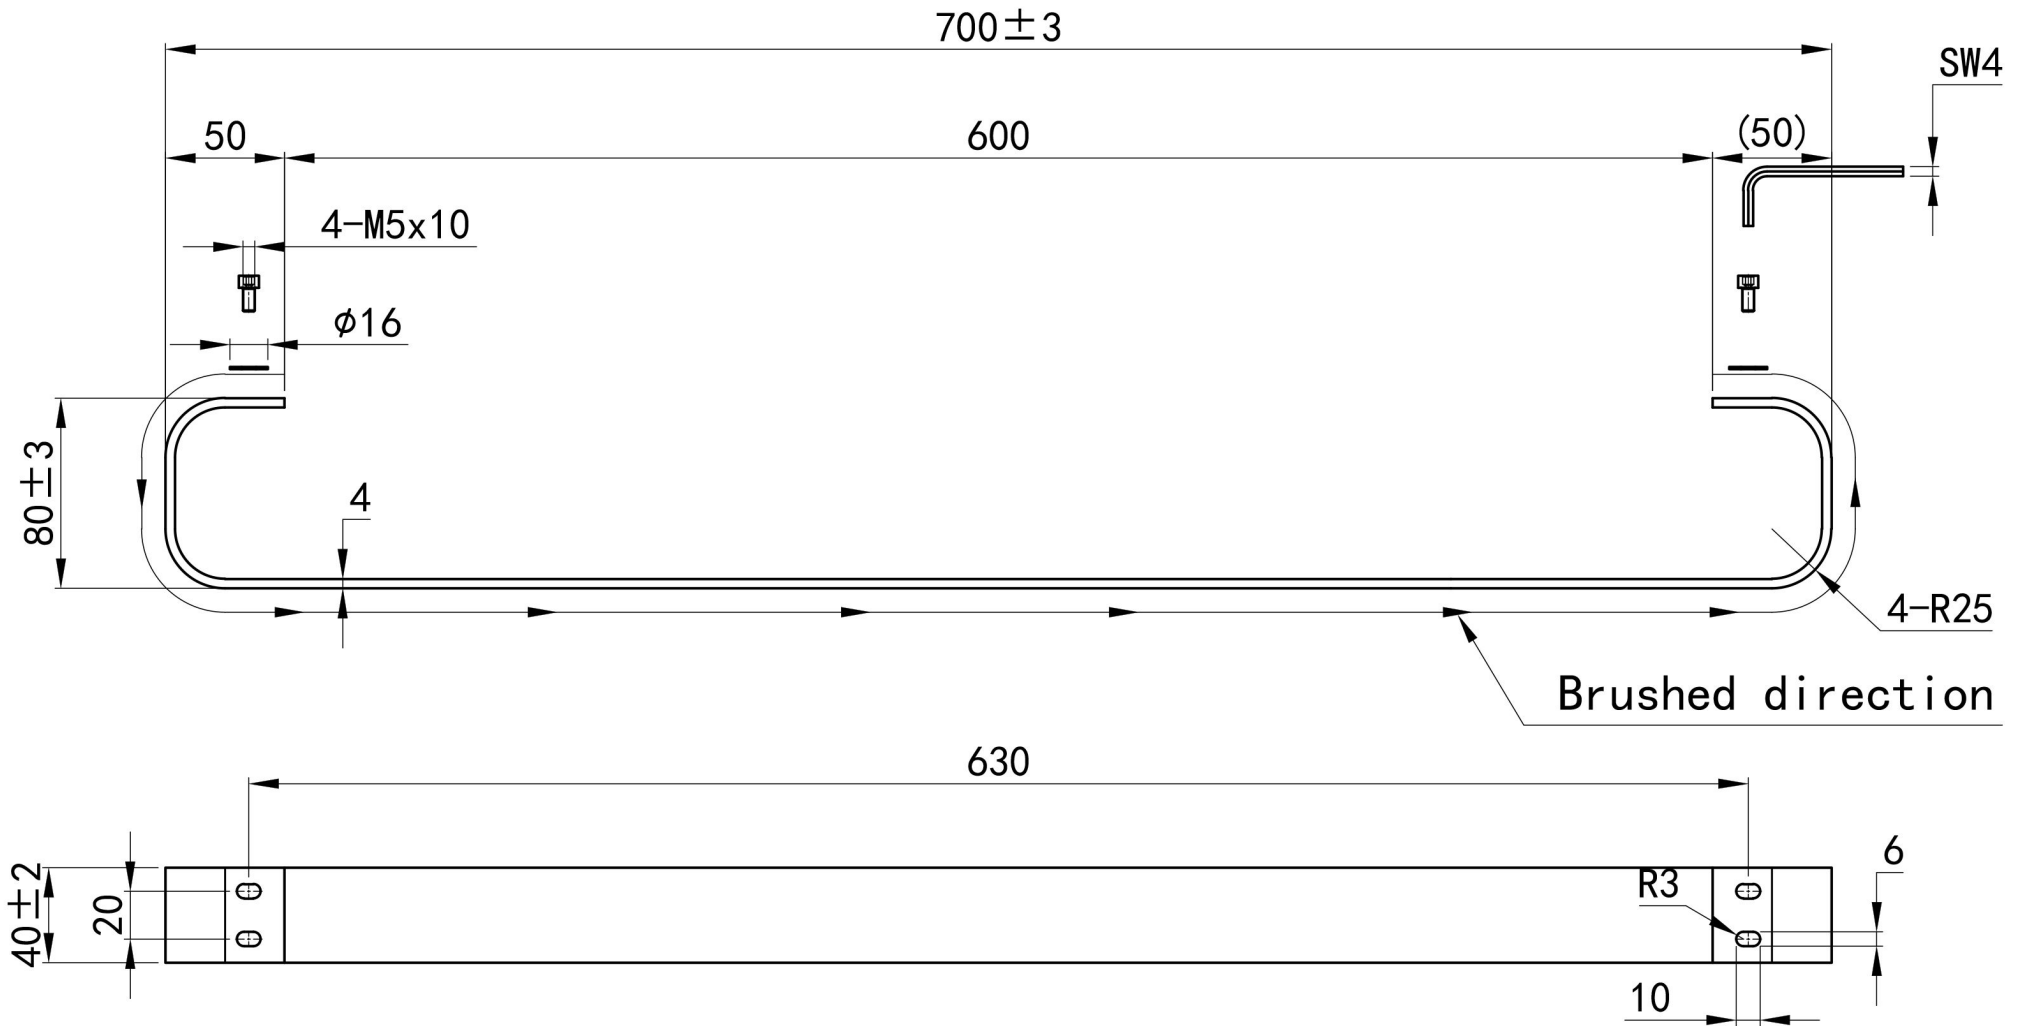

Mersey & Trent Towel Hanger 660mm. Brushed Brass

Technical Drawing

Unit: mm

* Must be fitted before radiator is installed on the wall.

Eastbrook 
Eastbrook Road, Gloucester GL4 3DB
Technical Helpline : 01452 317890
Mon - Fri / 8am - 5pm
Email : technical@eastbrookco.com