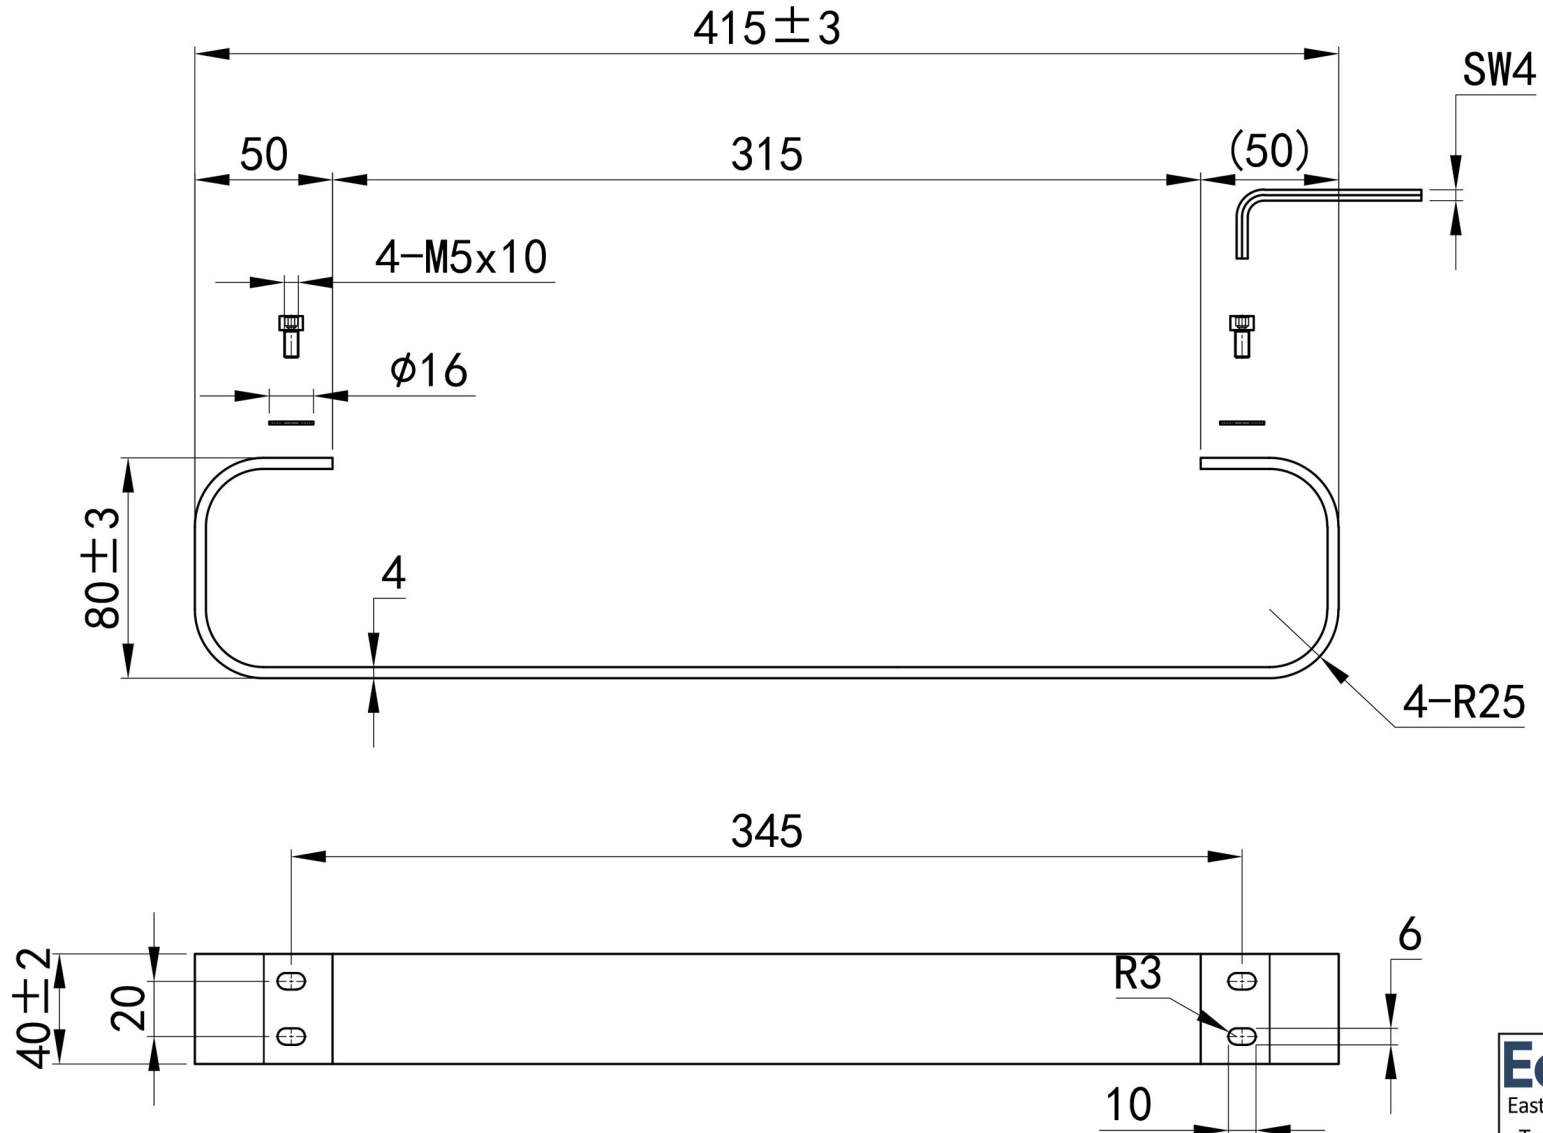

Mersey & Trent Towel Hanger 375mm.

Technical Drawing

Unit: mm

* Must be fitted before radiator is installed on the wall.