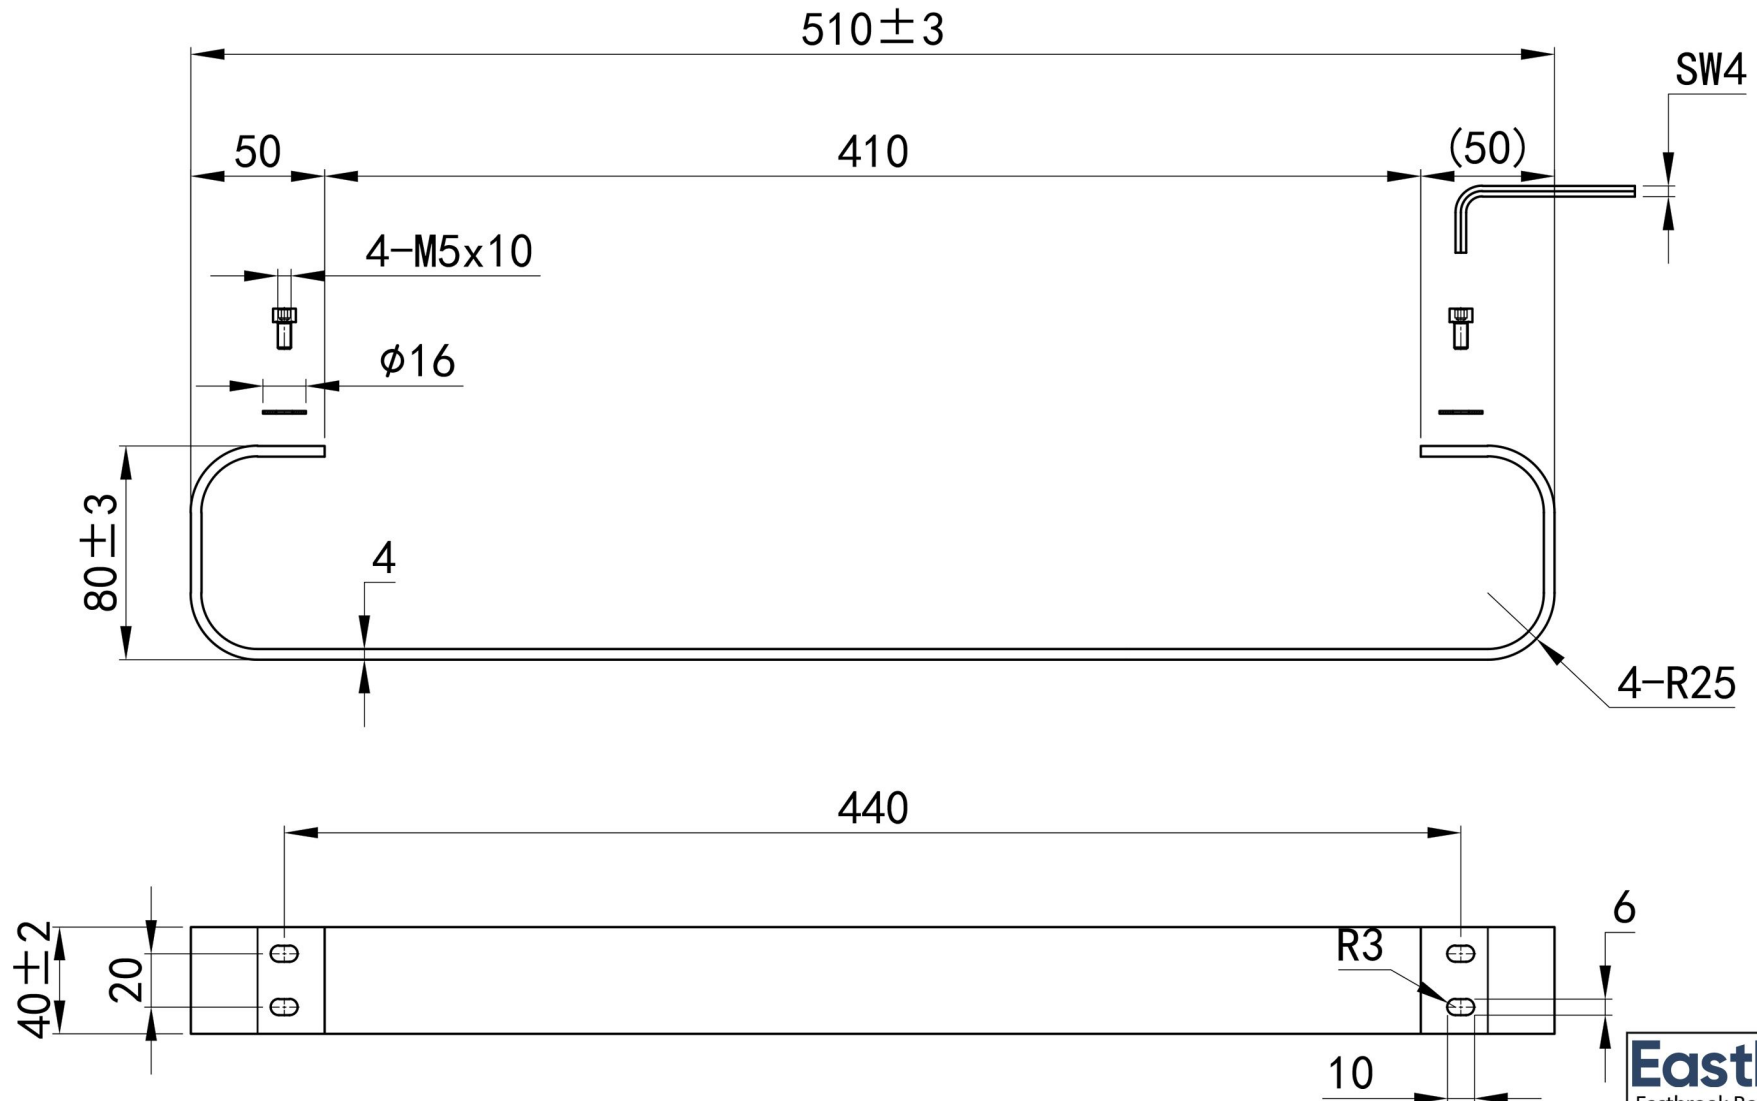

# Mersey & Trent Towel Hanger 470mm.

## Technical Drawing

Unit: mm

\* Must be fitted before radiator is installed on the wall.

**Eastbrook**   
Eastbrook Road, Gloucester GL4 3DB  
Technical Helpline : 01452 317890  
Mon - Fri / 8am - 5pm  
Email : [technical@eastbrookco.com](mailto:technical@eastbrookco.com)