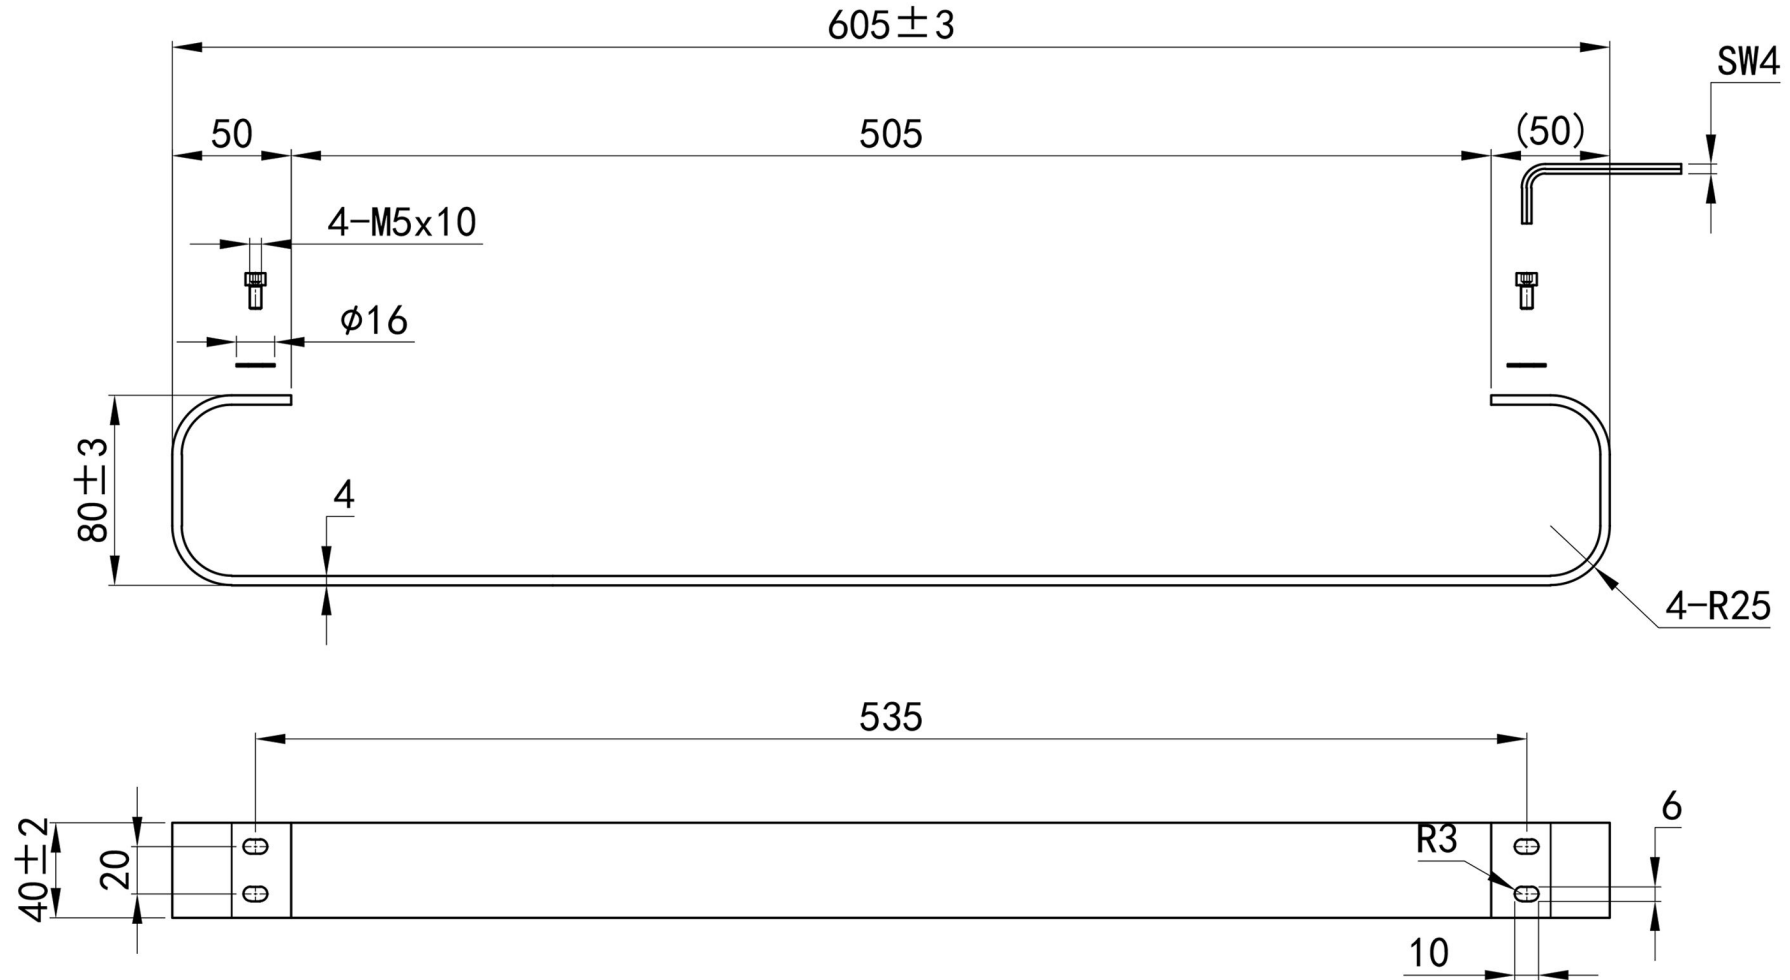

Mersey & Trent Towel Hanger 565mm.

Technical Drawing

Unit: mm

* Must be fitted before radiator is installed on the wall.

Eastbrook 
Eastbrook Road, Gloucester GL4 3DB
Technical Helpline : 01452 317890
Mon - Fri / 8am - 5pm
Email : technical@eastbrookco.com