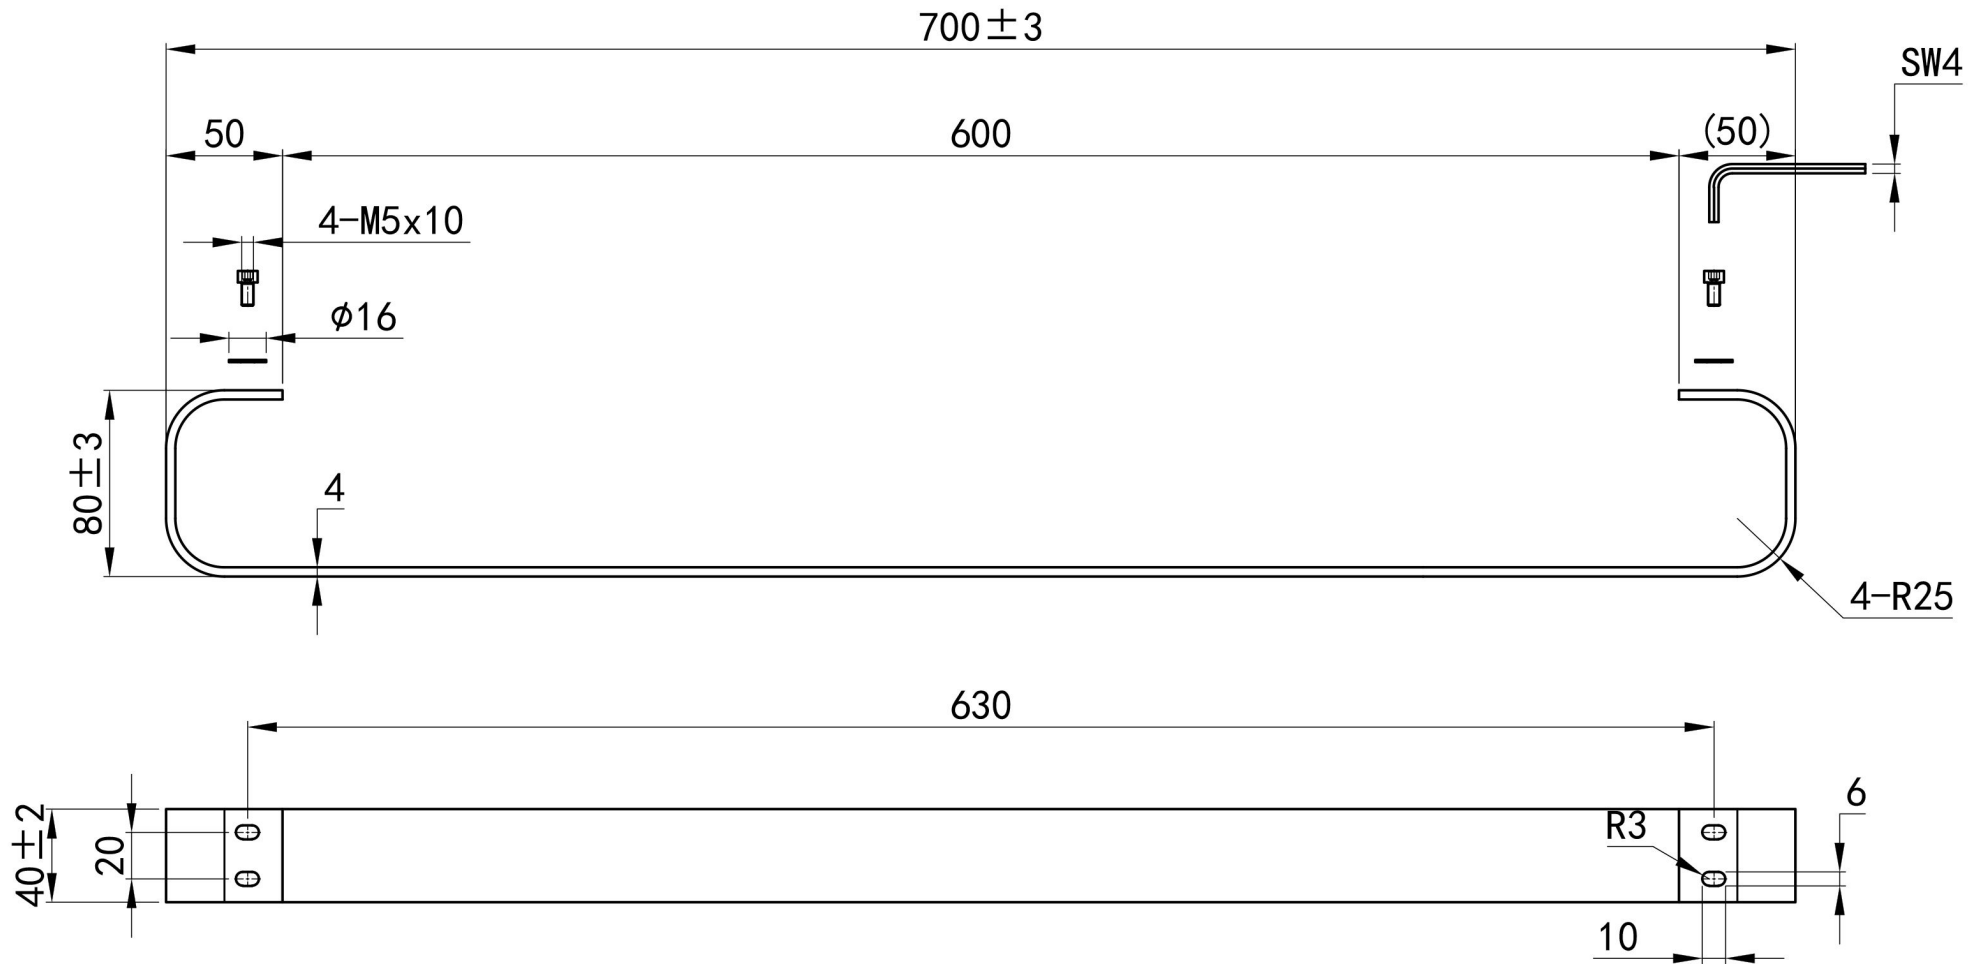

Mersey & Trent Towel Hanger 660mm.

Technical Drawing

Unit: mm

* Must be fitted before radiator is installed on the wall.

Eastbrook 
Eastbrook Road, Gloucester GL4 3DB
Technical Helpline : 01452 317890
Mon - Fri / 8am - 5pm
Email : technical@eastbrookco.com