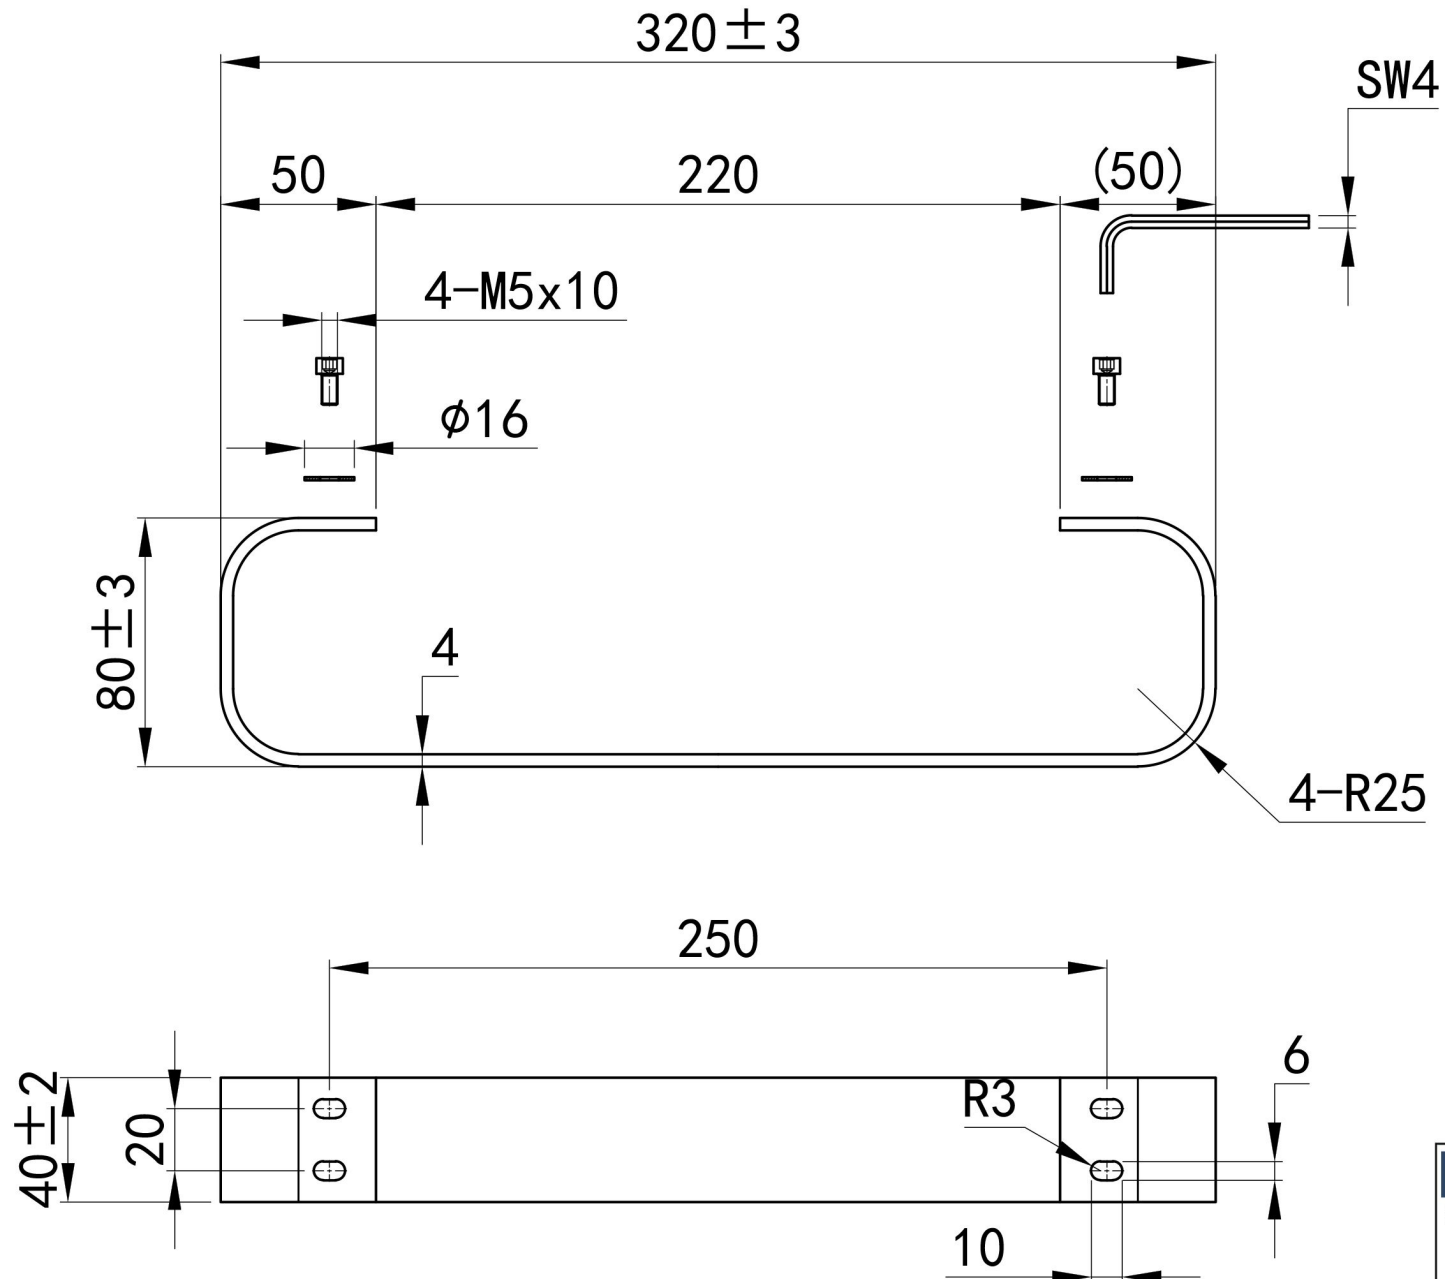

Mersey & Trent Towel Hanger 280mm.

Technical Drawing

Unit: mm

* Must be fitted before radiator is installed on the wall.