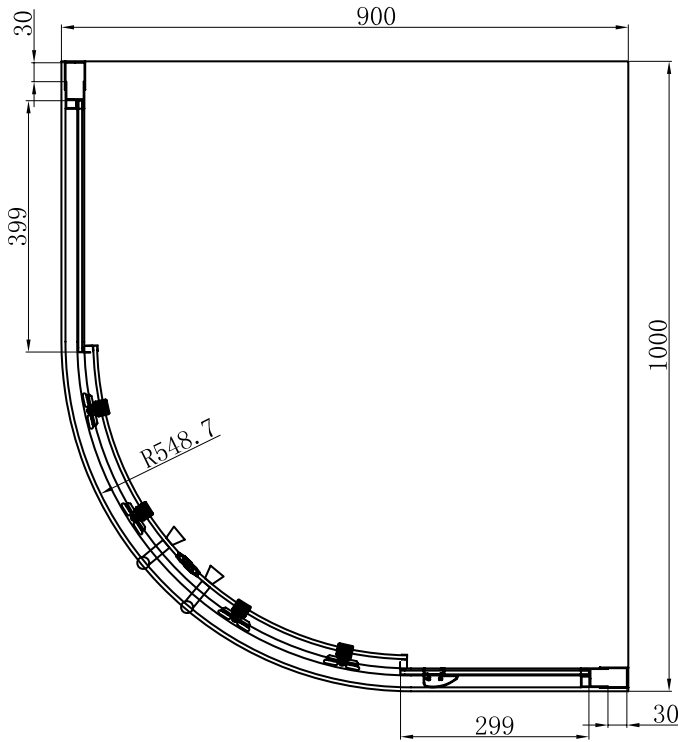

DATASHEET

Image

General Information

Product:	69.0031
Description:	Vantage easy clean offset quadrant 1000 x 900mm
Website Link:	(Click Here)
Product Type:	Offset Quad Shower Enclosures
Brand:	Eastbrook Company
Colour:	Chrome
Material:	Tempered Glass
Height (mm):	1850mm
Width (mm):	900mm
Length (mm):	1000mm
Net Weight (kg):	31kg
Product Range:	Vantage

Product Specifications

Warranty:	10 Year(s)
Door opening (mm):	520mm
Easy Clean glass:	Yes
Finish:	Polished
Frameless:	No
Glass Thickness (mm):	6mm
Glass type:	Clear Glass
Waste Included:	No
Adjustment (mm):	970-1000 x 870-900mm
Enclosure Size:	1000x900

Drawing

B22