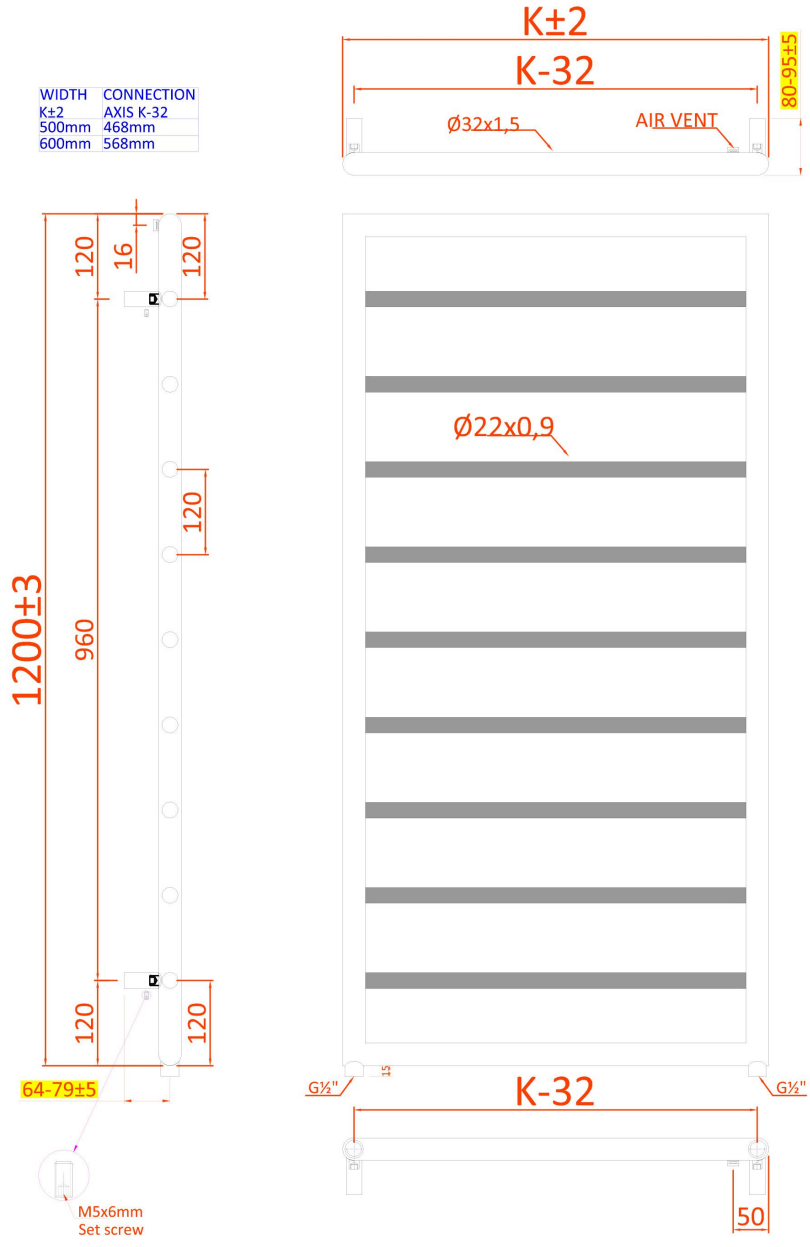

DATASHEET

Image

General Information

Product:	62.0326
Description:	Kenilworth 1200 x 500mm. Towel Rail
Brand:	Eastbrook Company
Colour:	Chrome
Material:	Mild Steel
Height (mm):	1200mm
Width (mm):	500mm
Net Weight (kg):	5.72kg
Product Range:	Kenilworth

Product Specifications

Warranty:	5 Year(s)
Number of Horizontal Bars:	9

Drawing

Kenilworth Towel Rail 1200mm. Height Technical Drawing

WIDTH	CONNECTION
K±2	AXIS K-32
500mm	468mm
600mm	568mm

Eastbrook 
Eastbrook Road, Gloucester GL4 3DB
Technical Helpline : 01452 317890
Mon - Fri / 8am - 5pm
Email : technical@eastbrookco.com