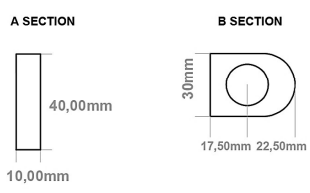

### General Information

Product:	89:1285
Description:	Defford 1800 x 600mm Towel Rail
Website Link:	<a href="#">(Click Here)</a>
Product Type:	Towel Rail
Brand:	Eastbrook Company
Colour:	Matt Grey
Material:	Mild Steel
Height (mm):	1800mm
Width (mm):	600mm
Net Weight (kg):	17.4kg
Product Range:	Defford

**Drawing**

**Defford 1800 x 600mm.  
 Technical Drawing**

scale: 1/5

**Eastbrook**   
 Eastbrook Road, Gloucester GL4 3DB  
 Technical Helpline : 01452 317890  
 Mon - Fri / 8am - 5pm  
 Email : technical@eastbrookco.com