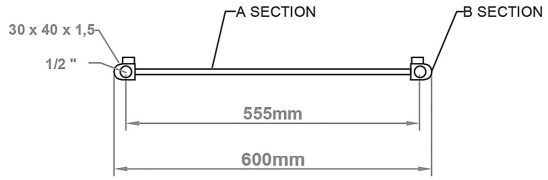

### General Information

Product:	89:1285
Description:	Defford 1800 x 600mm Towel Rail
Website Link:	<a href="#">(Click Here)</a>
Product Type:	Towel Rail
Brand:	Eastbrook Company
Colour:	Matt Grey
Material:	Mild Steel
Height (mm):	1800mm
Width (mm):	600mm
Net Weight (kg):	17.4kg
Product Range:	Defford

**Drawing**

**Defford 1800 x 600mm.  
 Technical Drawing**

scale: 1/5

**Eastbrook**   
 Eastbrook Road, Gloucester GL4 3DB  
 Technical Helpline : 01452 317890  
 Mon - Fri / 8am - 5pm  
 Email : technical@eastbrookco.com