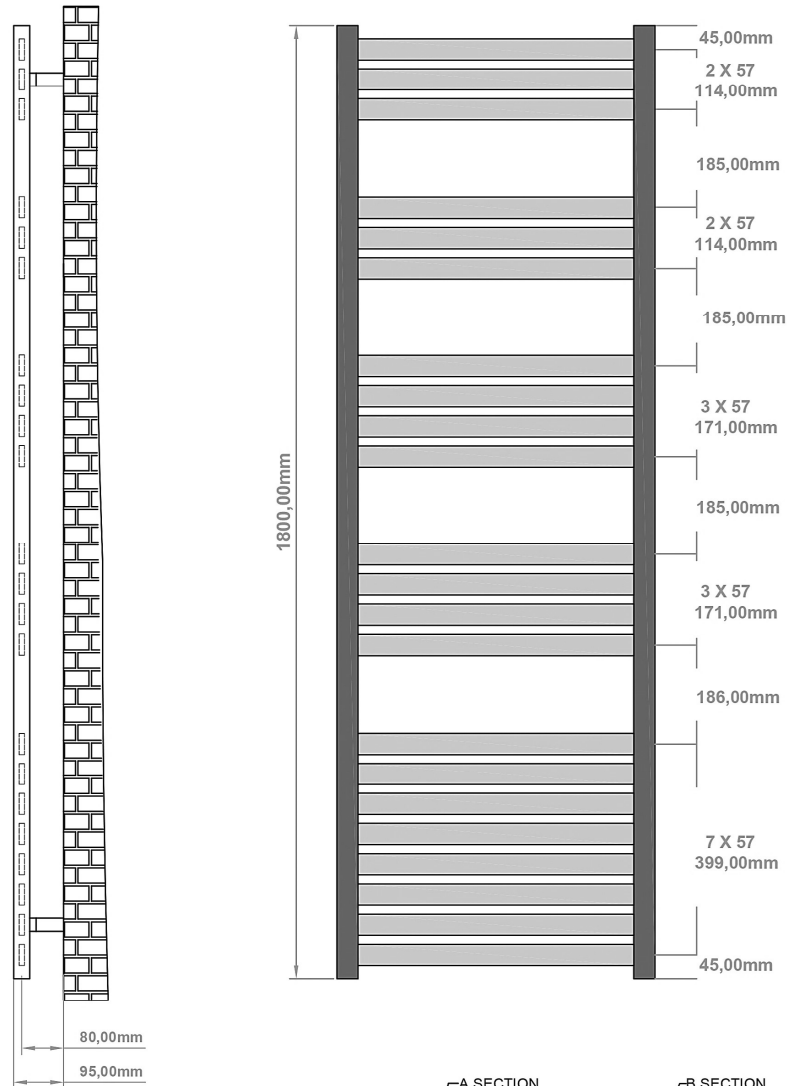

### General Information

Product:	89:1285
Description:	Defford 1800 x 600mm Towel Rail
Website Link:	<a href="#">(Click Here)</a>
Product Type:	Towel Rail
Brand:	Eastbrook Company
Colour:	Matt Grey
Material:	Mild Steel
Height (mm):	1800mm
Width (mm):	600mm
Net Weight (kg):	17.4kg
Product Range:	Defford

**Drawing**

**Defford 1800 x 600mm.  
 Technical Drawing**

scale: 1/5

**Eastbrook**   
 Eastbrook Road, Gloucester GL4 3DB  
 Technical Helpline : 01452 317890  
 Mon - Fri / 8am - 5pm  
 Email : technical@eastbrookco.com