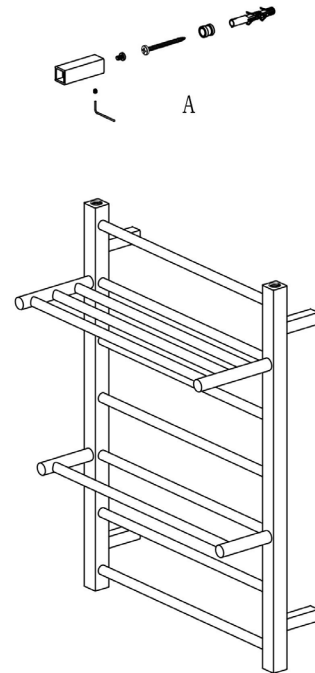

Drawing

Velino 800 x 600mm. Stainless Steel Polished Technical Drawing

Unit:mm

Eastbrook
Eastbrook Road, Gloucester GL4 3DB
Technical Helpline : 01452 317890
Mon - Fri / 8am - 5pm
Email : technical@eastbrookco.com