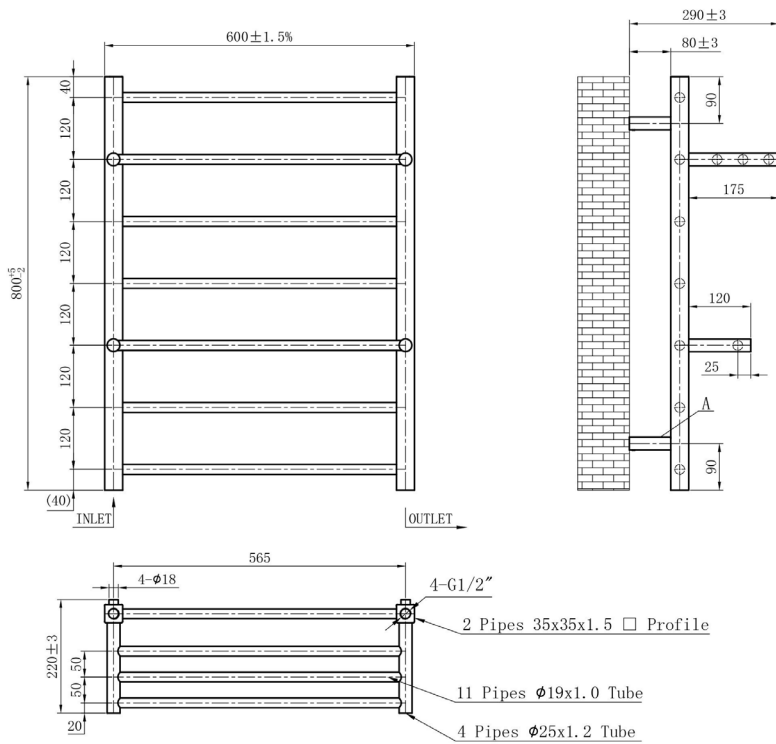

DATASHEET

Image

General Information

Product:	41.1112
Description:	Velino Stainless Steel Towel Rail 800 x 600
Brand:	Eastbrook Company
Colour:	Mirror Polished
Material:	Stainless Steel
Height (mm):	800mm
Width (mm):	600mm
Net Weight (kg):	5.13kg
Product Range:	Velino

Product Specifications

BTU $\Delta T50^{\circ}\text{C}$:	914
BTU $\Delta T60^{\circ}\text{C}$:	1143
Watts $\Delta T50^{\circ}\text{C}$:	268
Watts $\Delta T60^{\circ}\text{C}$:	335

Drawing

Velino 800 x 600mm. Stainless Steel Polished Technical Drawing