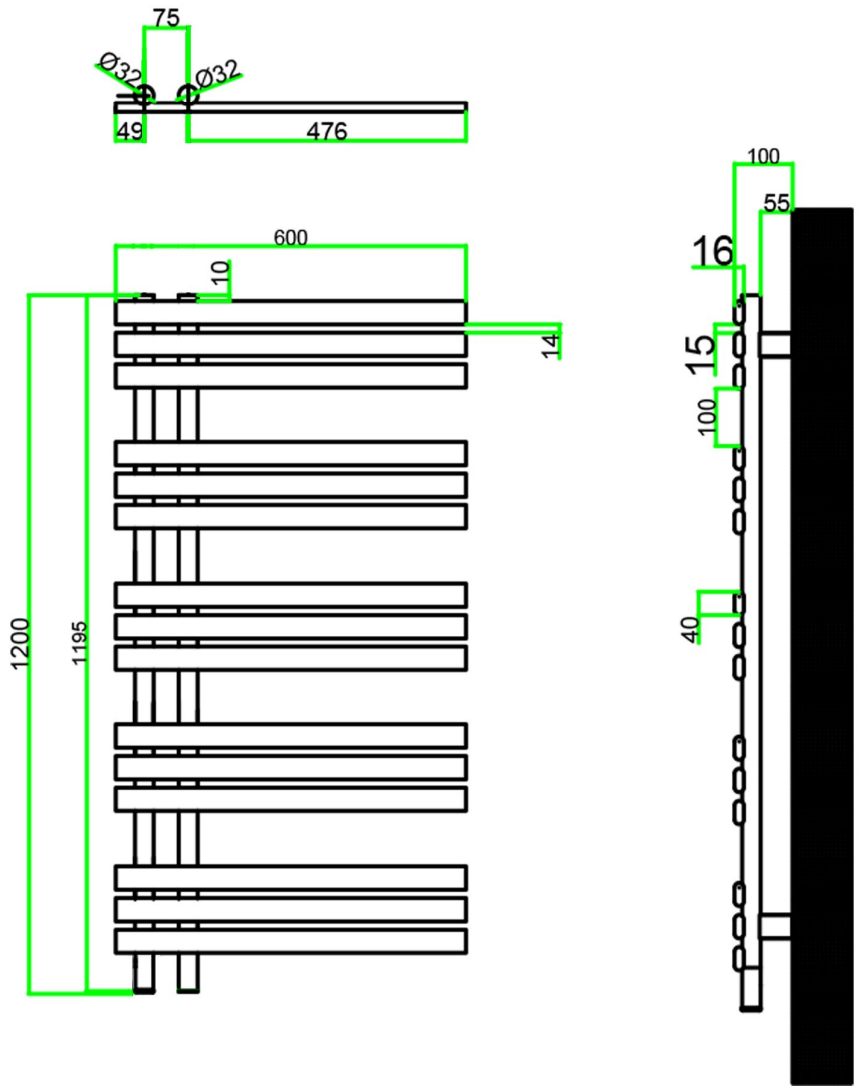

# Loddon Dry Element Towel Rail 1200 x 600mm. Technical Drawing

**Eastbrook**   
Eastbrook Road, Gloucester GL4 3DB  
Technical Helpline : 01452 317890  
Mon - Fri / 8am - 5pm  
Email : [technical@eastbrookco.com](mailto:technical@eastbrookco.com)