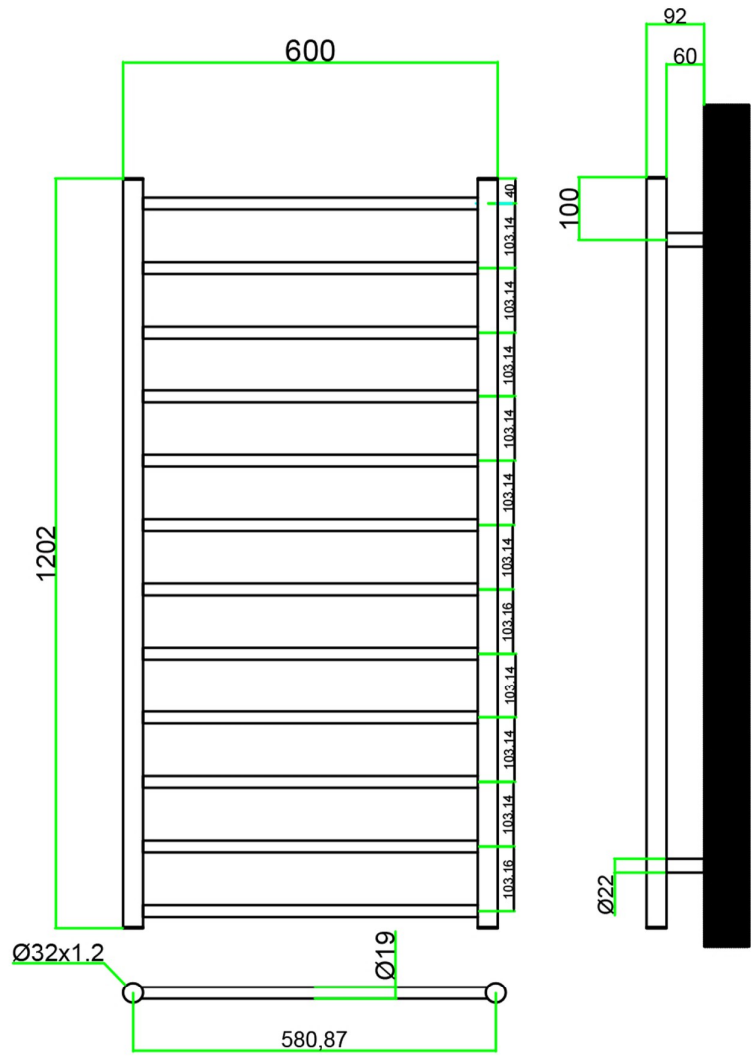

Emsbury Dry Element Towel Rail 1200 x 600mm.

Technical Drawing

Eastbrook 
Eastbrook Road, Gloucester GL4 3DB
Technical Helpline : 01452 317890
Mon - Fri / 8am - 5pm
Email : technical@eastbrookco.com