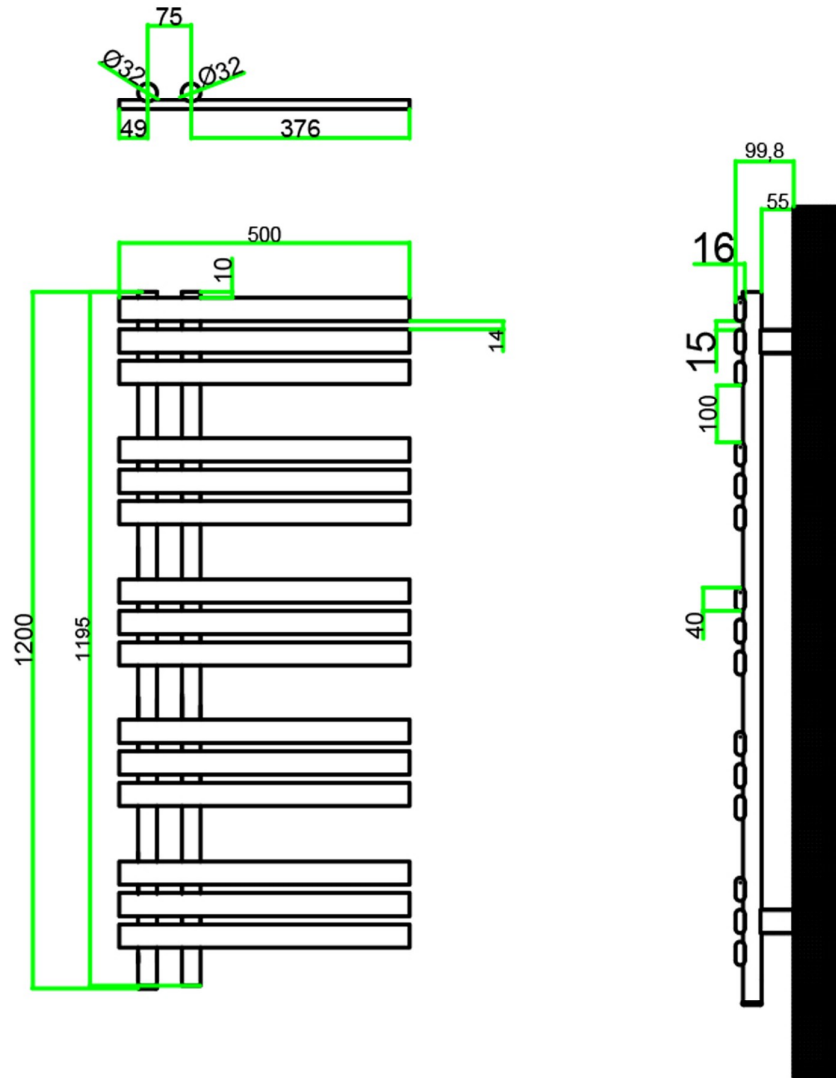

# Loddon Dry Element Towel Rail 1200 x 500mm. Technical Drawing

**Eastbrook** 

Eastbrook Road, Gloucester GL4 3DB

Technical Helpline : 01452 317890

Mon - Fri / 8am - 5pm

Email : [technical@eastbrookco.com](mailto:technical@eastbrookco.com)