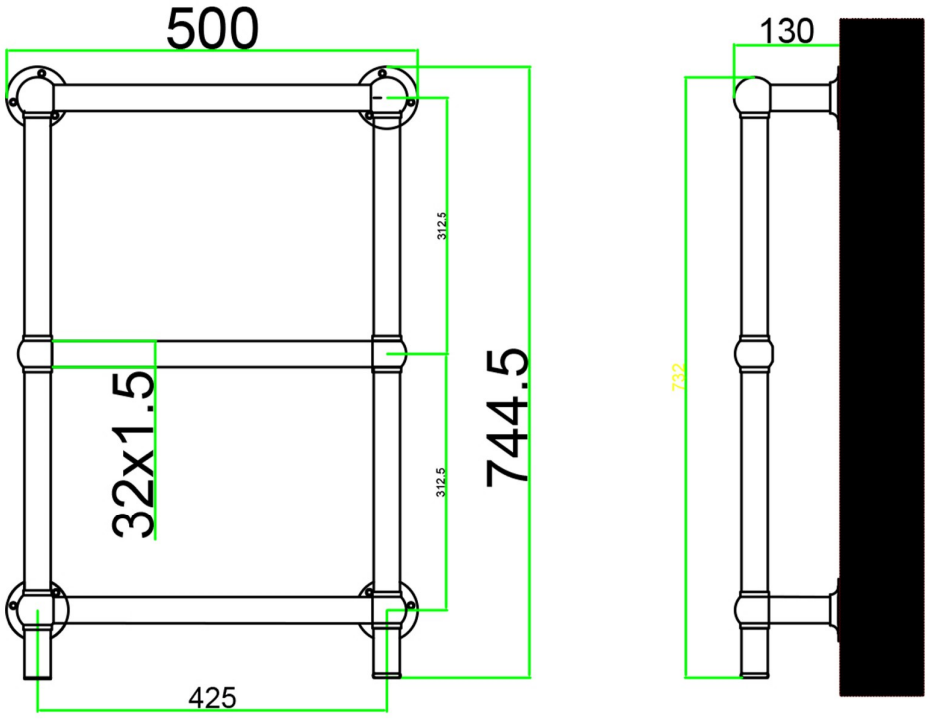

Kennet Dry Element Towel Rail 700 x 500mm.

Technical Drawing

Eastbrook 
Eastbrook Road, Gloucester GL4 3DB
Technical Helpline : 01452 317890
Mon - Fri / 8am - 5pm
Email : technical@eastbrookco.com