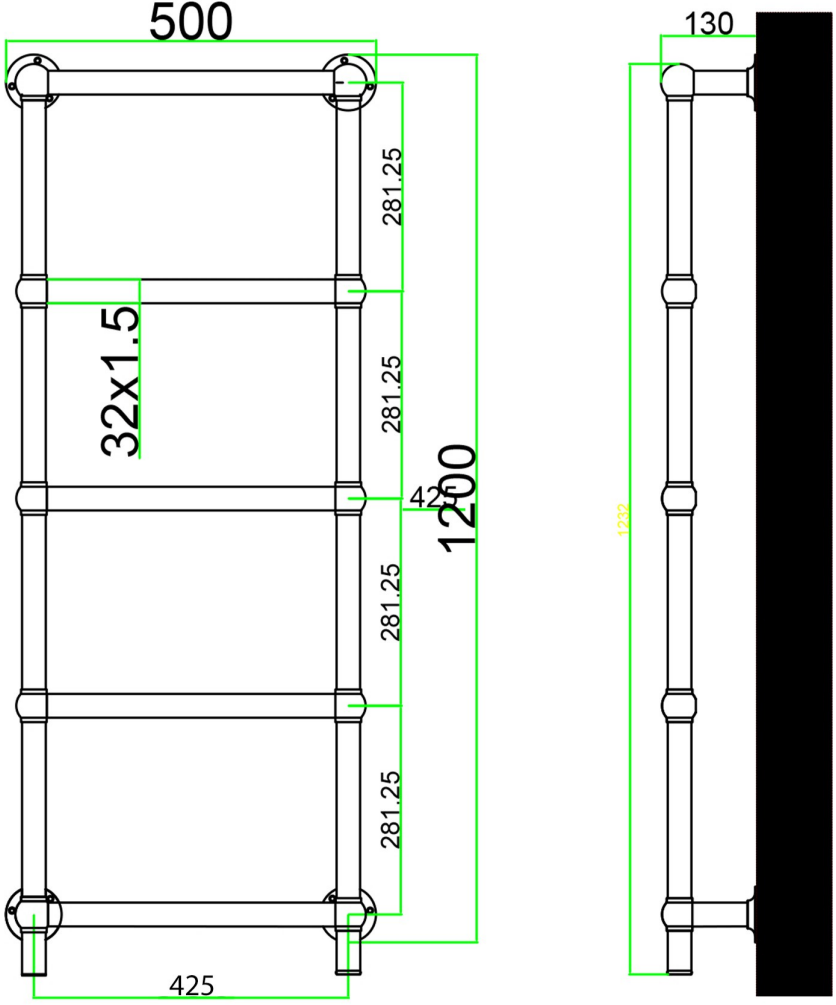

Kennet Dry Element Towel Rail 1200 x 500mm.

Technical Drawing

Eastbrook
Eastbrook Road, Gloucester GL4 3DB
Technical Helpline : 01452 317890
Mon - Fri / 8am - 5pm
Email : technical@eastbrookco.com