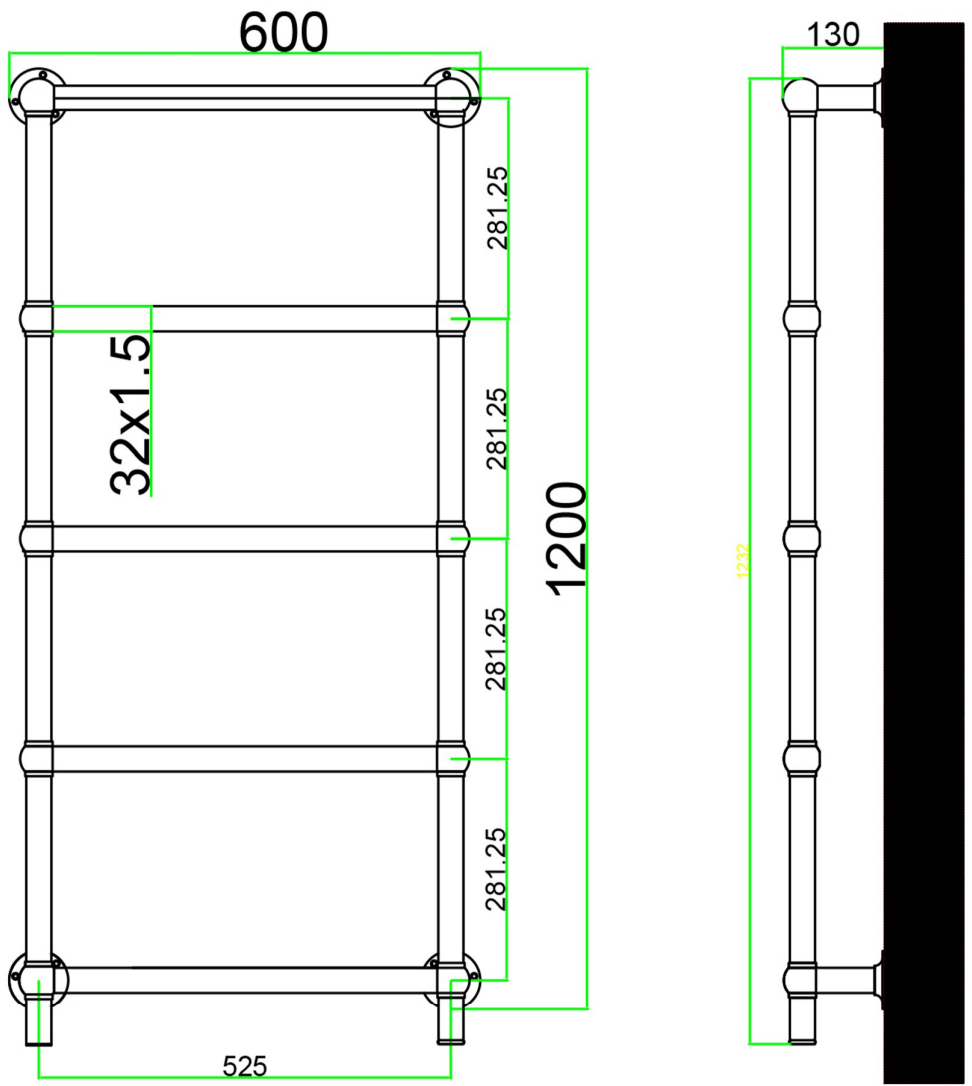

# Kennet Dry Element Towel Rail 1200 x 600mm.

Technical Drawing

**Eastbrook**   
Eastbrook Road, Gloucester GL4 3DB  
Technical Helpline : 01452 317890  
Mon - Fri / 8am - 5pm  
Email : [technical@eastbrookco.com](mailto:technical@eastbrookco.com)