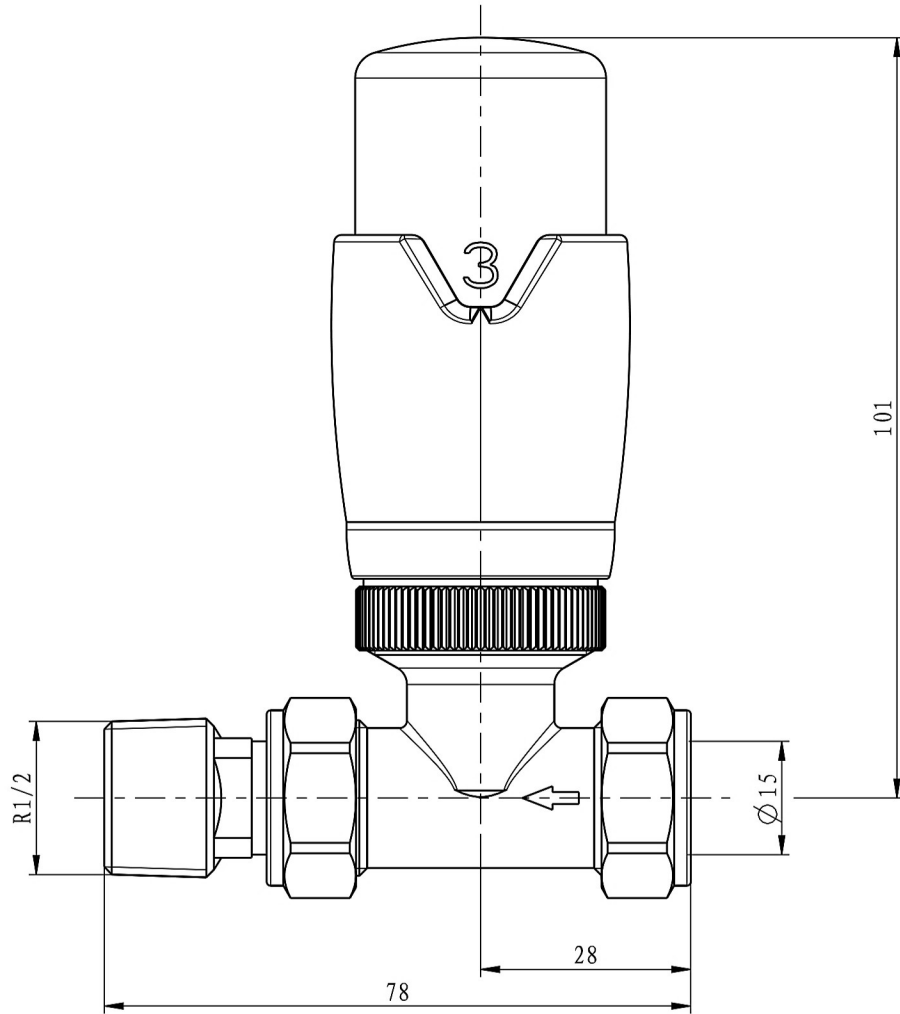

Straight Designer TRV with Lockshield 15mm

Technical Drawing

54.0003 - 54.0005
54.0019 - 54.0020
54.0021

Eastbrook 

Eastbrook Road, Gloucester GL4 3DB

Technical Helpline : 01452 317890

Mon - Fri / 8am - 5pm