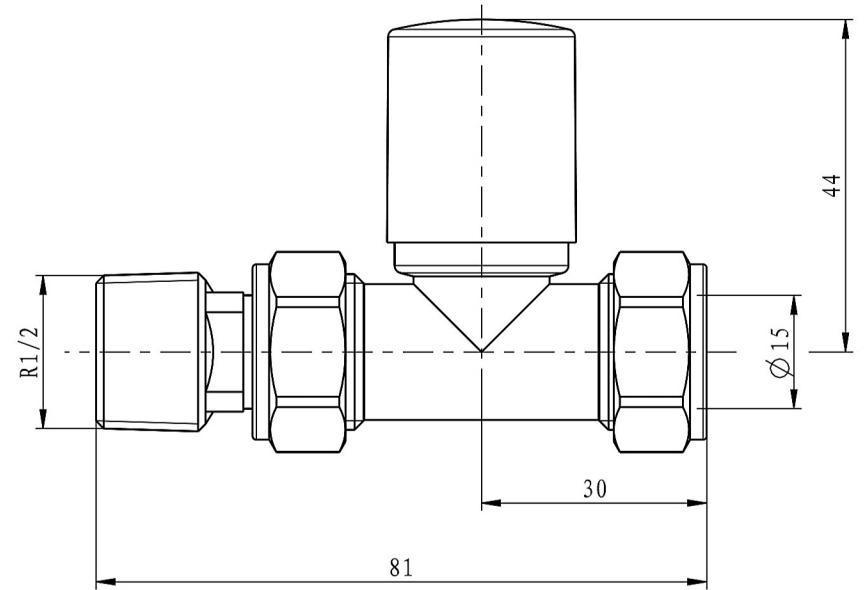

Straight Designer TRV with Lockshield 15mm

Technical Drawing

54.0003 - 54.0005
54.0019 - 54.0020
54.0021

Eastbrook 

Eastbrook Road, Gloucester GL4 3DB

Technical Helpline : 01452 317890

Mon - Fri / 8am - 5pm