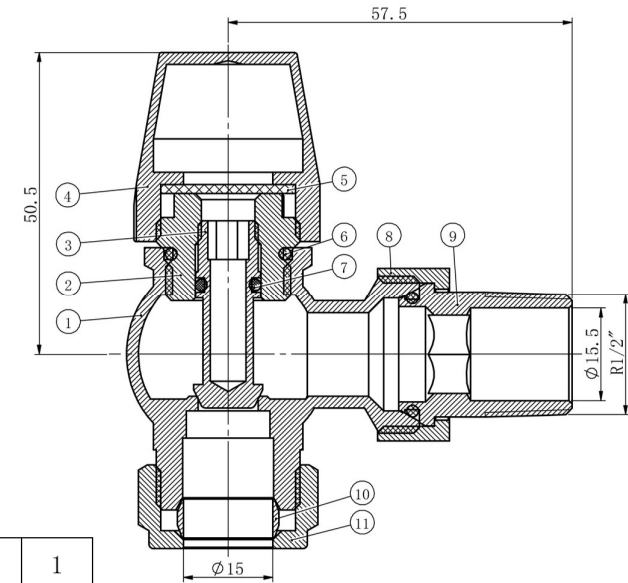

Angle Traditional TRV with Lockshield 15mm

Technical Drawing

54.0008 & 54.0009

18	Olive	1
17	Hex Nut	1
16	Tail	1
15	O Ring	1
14	Hex Nut	1
13	Fixed cap	1
12	Solid Sensor	1
11	Handwheel	1
10	Connector	1
9	Scale ring	1
8	Spring base	1
7	Tube	1
6	Spring	1
5	Stop End	1
4	Locking Nut	1
3	Cover	1
2	Cartridge	1
1	Angle TRV Body	1
No	Description	QTY

11	Hex Nut	1
10	Olive	1
9	Tail	1
8	Hex Nut	1
7	O Ring	1
6	O Ring	2
5	Washer	1
4	Cap	1
3	Stem	1
2	Cartridge	1
1	Body	1
No	Description	QTY

Eastbrook 

Eastbrook Road, Gloucester GL4 3DB

Technical Helpline : 01452 317890