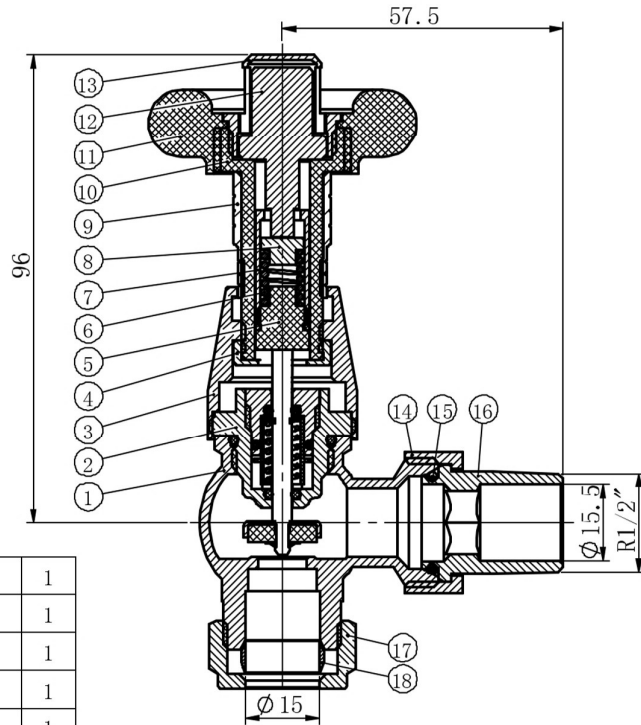

Angle Traditional TRV with Lockshield 15mm

Technical Drawing

54.0008 & 54.0009

18	Olive	1
17	Hex Nut	1
16	Tail	1
15	O Ring	1
14	Hex Nut	1
13	Fixed cap	1
12	Solid Sensor	1
11	Handwheel	1
10	Connector	1
9	Scale ring	1
8	Spring base	1
7	Tube	1
6	Spring	1
5	Stop End	1
4	Locking Nut	1
3	Cover	1
2	Cartridge	1
1	Angle TRV Body	1
No	Description	QTY

11	Hex Nut	1
10	Olive	1
9	Tail	1
8	Hex Nut	1
7	O Ring	1
6	O Ring	2
5	Washer	1
4	Cap	1
3	Stem	1
2	Cartridge	1
1	Body	1
No	Description	QTY

Eastbrook 

Eastbrook Road, Gloucester GL4 3DB

Technical Helpline : 01452 317890