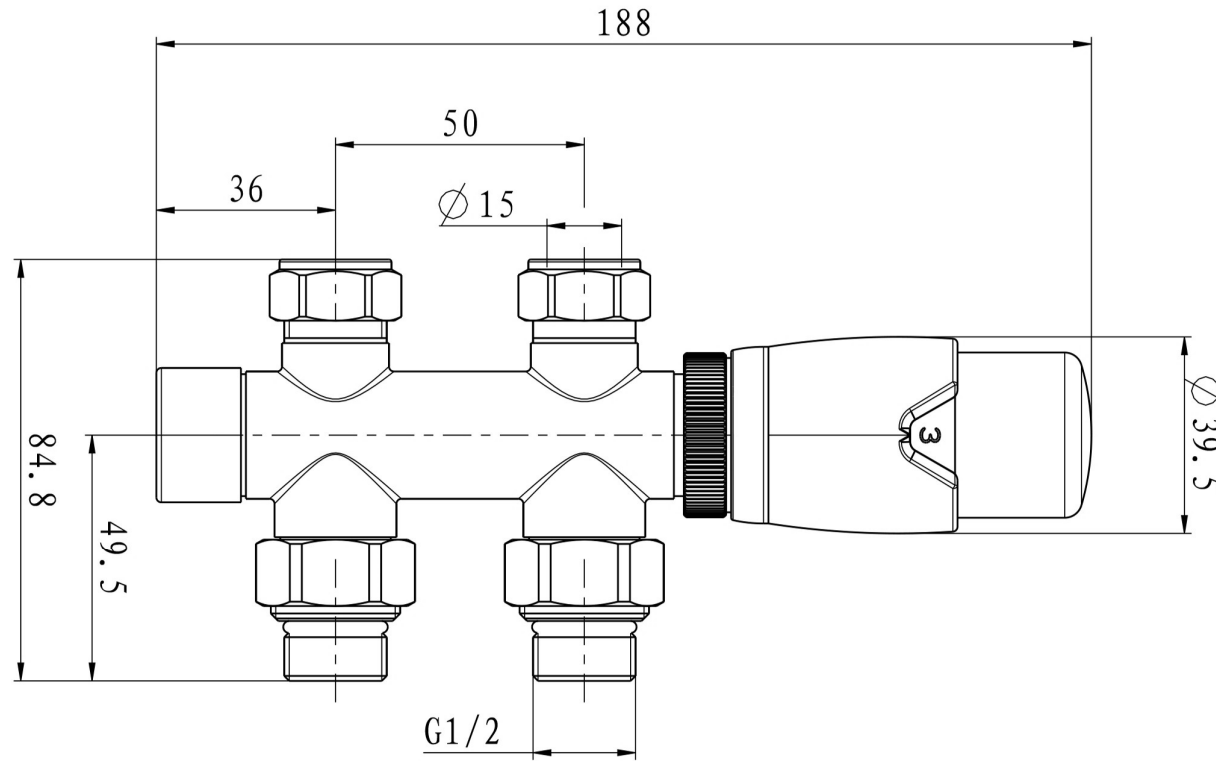

# Straight Twin Inlet TRV

Technical Drawing

54.0012 - 54.0013

**Eastbrook** 

Eastbrook Road, Gloucester GL4 3DB

Technical Helpline : 01452 317890

Mon - Fri / 8am - 5pm

Email : [technical@eastbrookco.com](mailto:technical@eastbrookco.com)