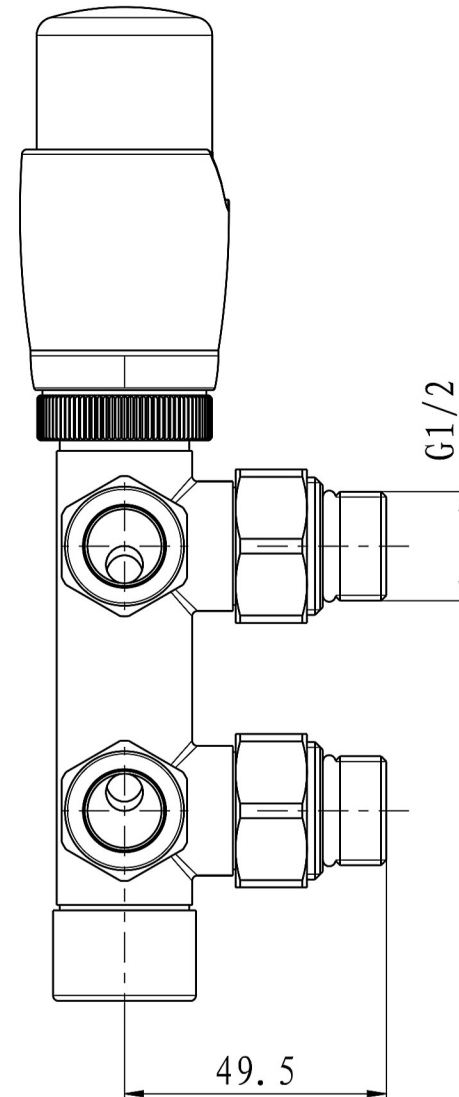

Angle Twin Inlet TRV

Technical Drawing

54.0014 - 54.00015

Eastbrook 

Eastbrook Road, Gloucester GL4 3DB

Technical Helpline : 01452 317890

Mon - Fri / 8am - 5pm

Email : technical@eastbrookco.com