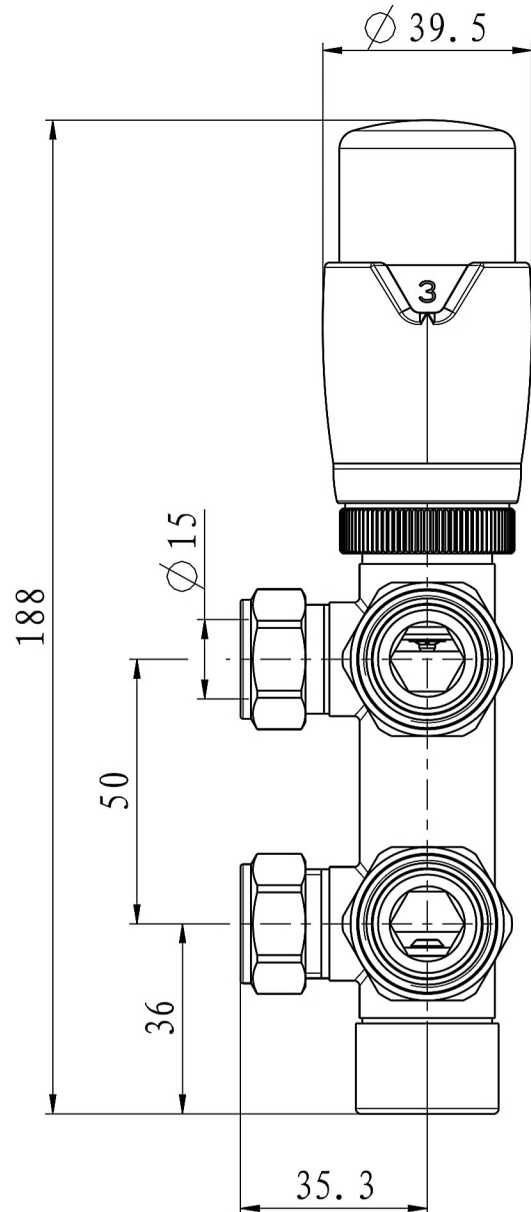

Angle Twin Inlet TRV

Technical Drawing

54.0014 - 54.00015

Eastbrook 

Eastbrook Road, Gloucester GL4 3DB

Technical Helpline : 01452 317890

Mon - Fri / 8am - 5pm

Email : technical@eastbrookco.com