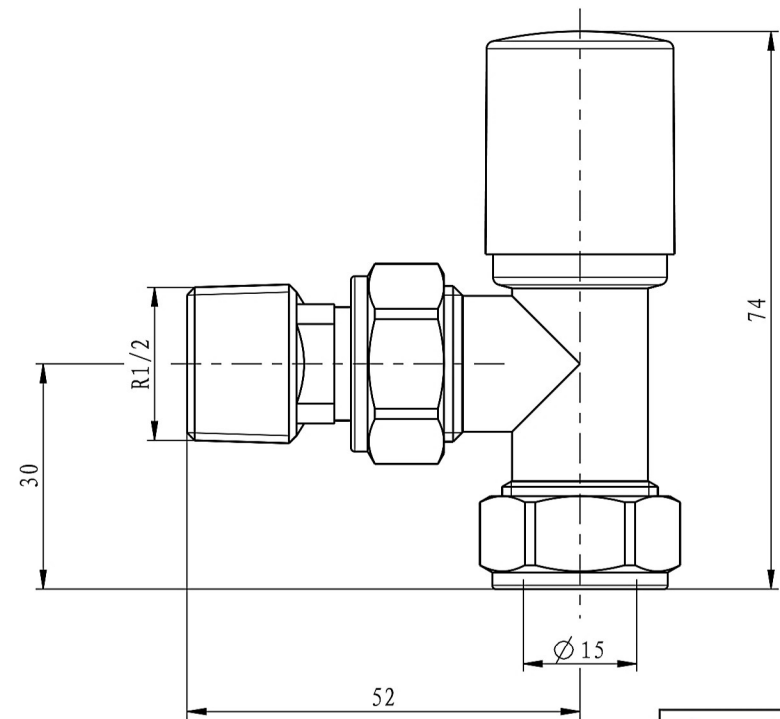

Angle Designer TRV with Lockshield 15mm

Technical Drawing

54.0002 - 54.0006
54.0016 - 54.0017
54.0018

Eastbrook 
Eastbrook Road, Gloucester GL4 3DB
Technical Helpline : 01452 317890
Mon - Fri / 8am - 5pm
Email : technical@eastbrookco.com