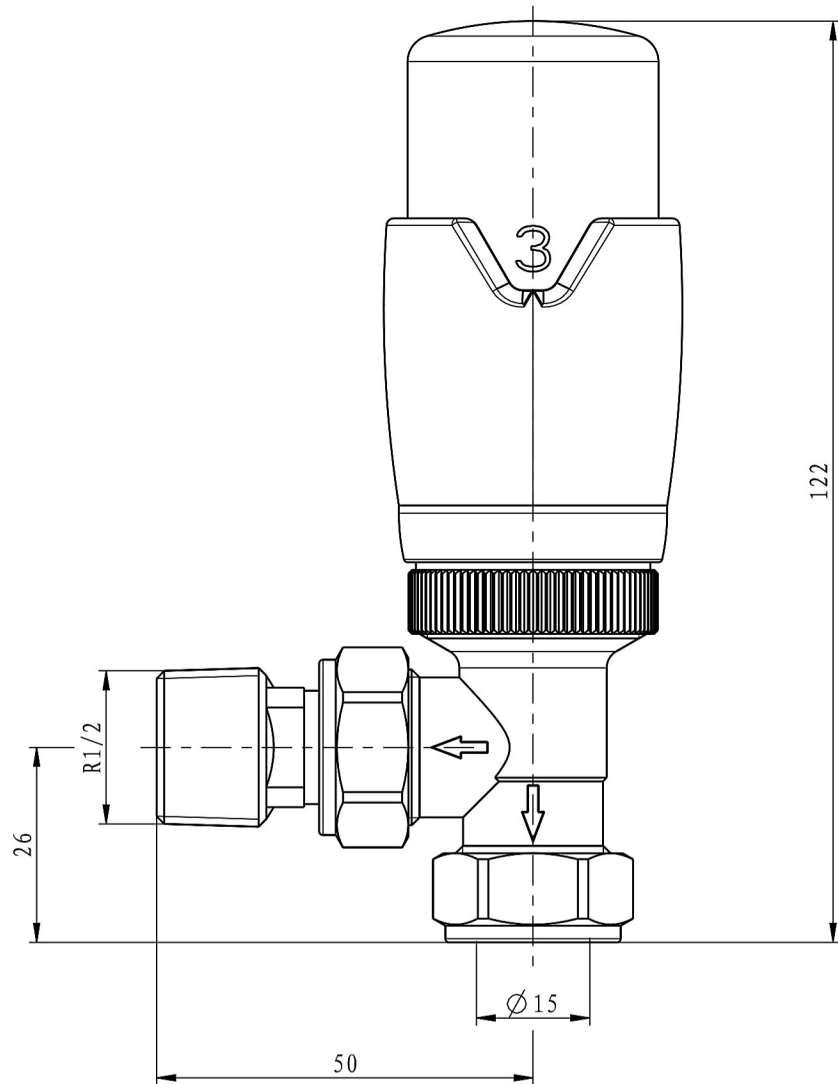

Angle Designer TRV with Lockshield 15mm

Technical Drawing

54.0002 - 54.0006
54.0016 - 54.0017
54.0018

Eastbrook 
Eastbrook Road, Gloucester GL4 3DB
Technical Helpline : 01452 317890
Mon - Fri / 8am - 5pm
Email : technical@eastbrookco.com