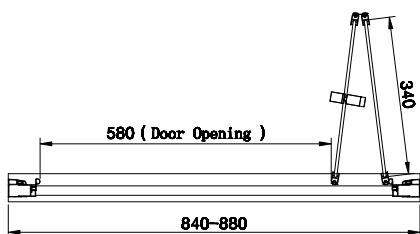

DATASHEET

Image

Drawing

49.0052
49.0053

Bi-fold door 900mm

General Information

Product:	49.5023
Description:	Vantage 2000 Easy Clean Bi-Fold Door 900mm
Website Link:	(Click Here)
Product Type:	Bi-Fold Shower Doors
Brand:	Eastbrook Company
Colour:	Brushed Brass
Material:	Tempered Glass
Height (mm):	2000mm
Width (mm):	900mm
Length (mm):	37.5mm
Net Weight (kg) (kg):	27.81kg
Product Range:	Vantage 2000

Product Specifications

Warranty:	10 Year(s)
Door opening (mm):	580mm
Easy Clean glass:	Yes
Finish:	Brushed
Frameless:	No
Glass Thickness (mm):	6mm
Glass type:	Clear Glass
Waste Included:	No
Adjustment (mm):	840-880mm
Enclosure Size:	900mm