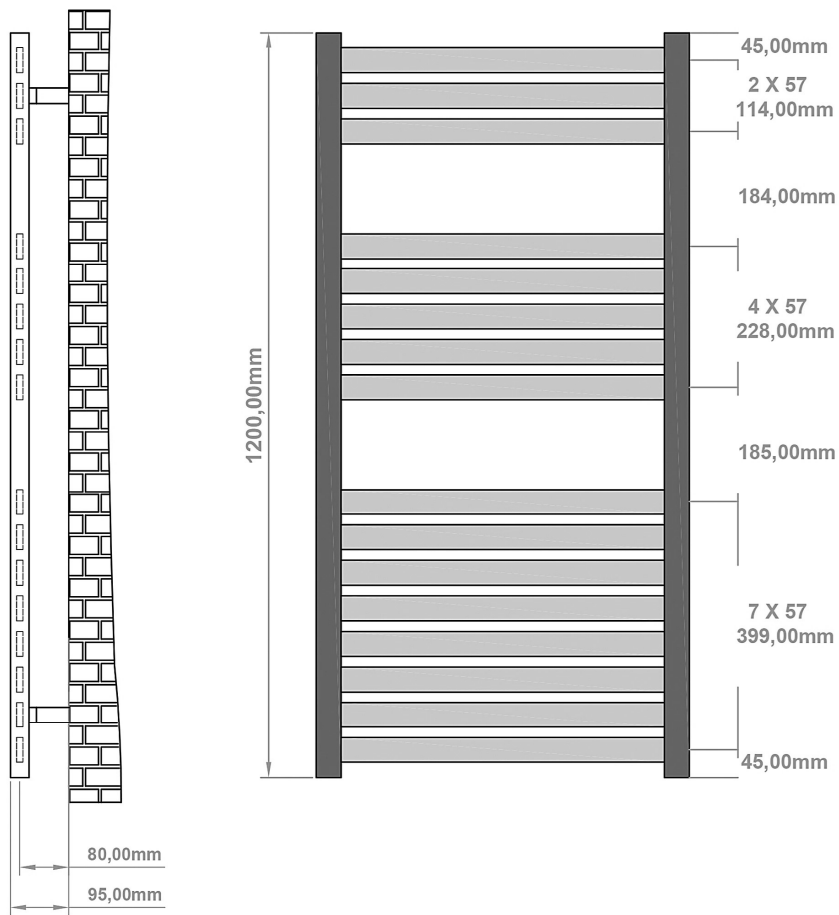

DATASHEET

Image

General Information

Product:	89:1295
Description:	Defford 1200 x 600mm Towel Rail
Website Link:	(Click Here)
Product Type:	Towel Rail
Brand:	Eastbrook Company
Colour:	Matt Black
Material:	Mild Steel
Height (mm):	1200mm
Width (mm):	600mm
Net Weight (kg):	12.7kg
Product Range:	Defford

Product Specifications

Warranty:	5 Year(s)
Supplied with fixings:	Yes
BTU $\Delta T50^{\circ}\text{C}$:	1853
BTU $\Delta T60^{\circ}\text{C}$:	2372
Watts $\Delta T50^{\circ}\text{C}$:	543
Watts $\Delta T60^{\circ}\text{C}$:	695

Drawing

Defford 1200 x 600mm. Technical Drawing

scale: 1/5

Eastbrook 
Eastbrook Road, Gloucester GL4 3DB
Technical Helpline : 01452 317890
Mon - Fri / 8am - 5pm
Email : technical@eastbrookco.com