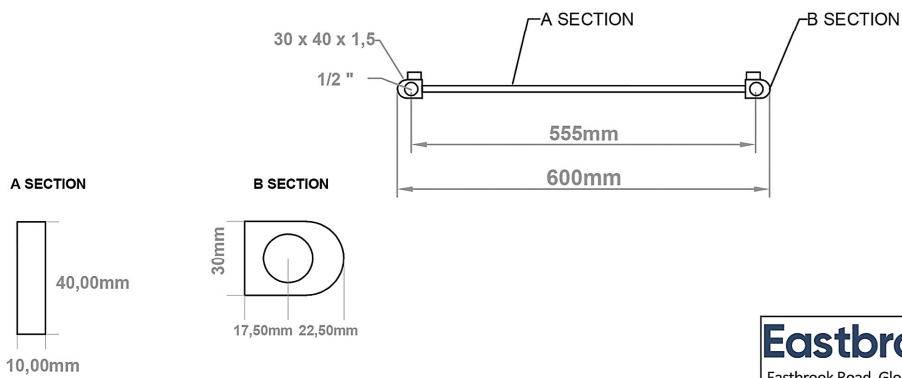

DATASHEET

Image

General Information

Product:	89:1295
Description:	Defford 1200 x 600mm Towel Rail
Website Link:	(Click Here)
Product Type:	Towel Rail
Brand:	Eastbrook Company
Colour:	Matt Black
Material:	Mild Steel
Height (mm):	1200mm
Width (mm):	600mm
Net Weight (kg):	12.7kg
Product Range:	Defford

Drawing

Defford 1200 x 600mm. Technical Drawing

scale: 1/5

Eastbrook 
Eastbrook Road, Gloucester GL4 3DB
Technical Helpline : 01452 317890
Mon - Fri / 8am - 5pm
Email : technical@eastbrookco.com