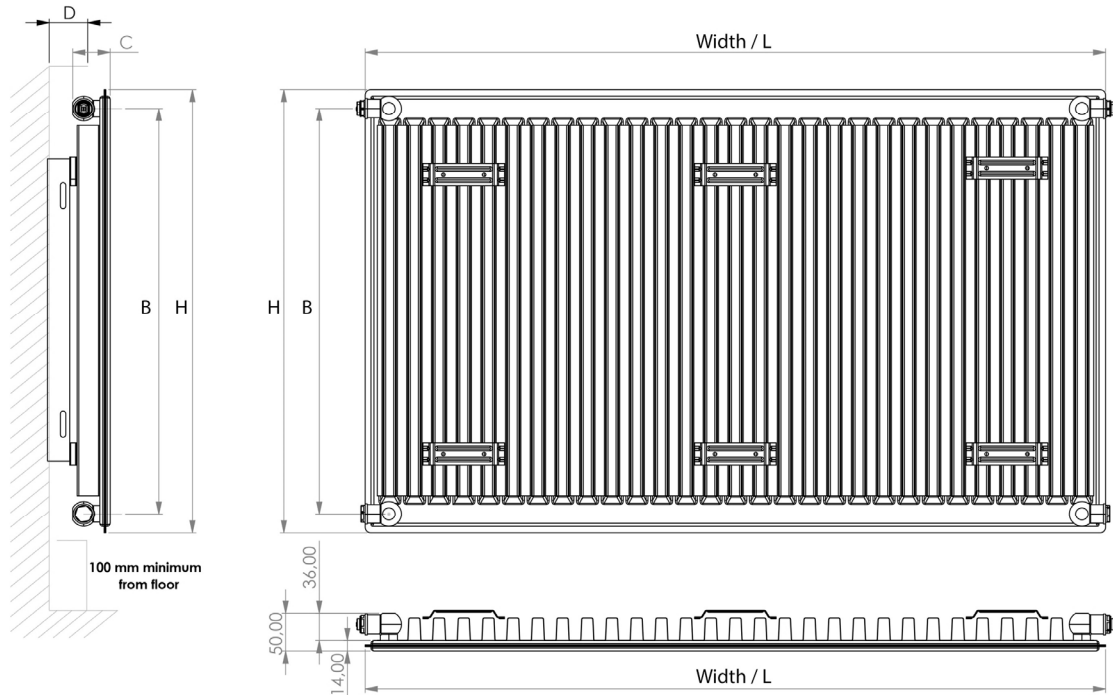

Drawing

Type 11 Compact Panel Radiator
Technical Drawing

Height H (mm.)	Horizontal Tappings L (mm.)	Vertical Tappings B (mm.)	Radiator Depth C (mm.)	Tappings from Wall D (mm.)
300	W	245	50	38 / 50
400	W	345	50	38 / 50
500	W	445	50	38 / 50
600	W	545	50	38 / 50

*Radiators have 4 tappings in total.

Eastbrook
Eastbrook Road, Gloucester GL4 3DB
Technical Helpline : 01452 317890
Mon - Fri / 8am - 5pm
Email : technical@eastbrookco.com