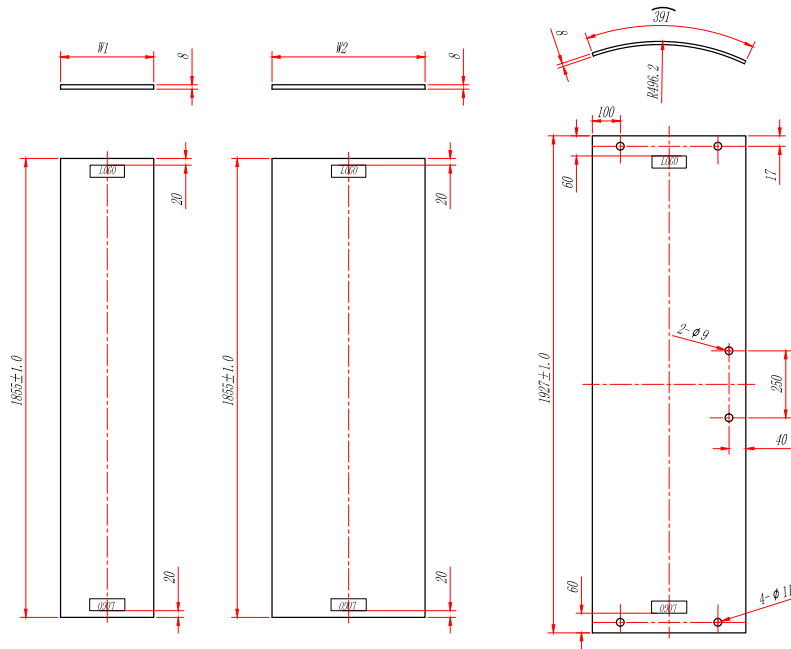

DATASHEET

Image

General Information

Product:	69.0066
Description:	Corniche easy clean offset quad 1000x900
Website Link:	(Click Here)
Product Type:	Offset Quad Shower Enclosures
Brand:	Eastbrook Company
Colour:	Chrome
Material:	Tempered Glass
Height (mm):	1950mm
Width (mm):	900mm
Length (mm):	1000mm
Net Weight (kg):	72kg
Product Range:	Corniche

Product Specifications

Warranty:	10 Year(s)
Door opening (mm):	460mm
Easy Clean glass:	Yes
Finish:	Polished
Frameless:	No
Glass Thickness (mm):	8mm
Glass type:	Clear Glass
Waste Included:	No
Adjustment (mm):	970-1000 x 870-900mm
Enclosure Size:	1000x900

Drawing

Dimension	Fixed glass(W1)	Fixed glass(W2)
900X1200X1950	274mm	574mm
900X1000X1950	274mm	374mm
800X1200X1950	174mm	574mm
800X1000X1950	174mm	374mm
760X1000X1950	134mm	374mm
800X900X1950	174mm	274mm
760X900X1950	134mm	274mm