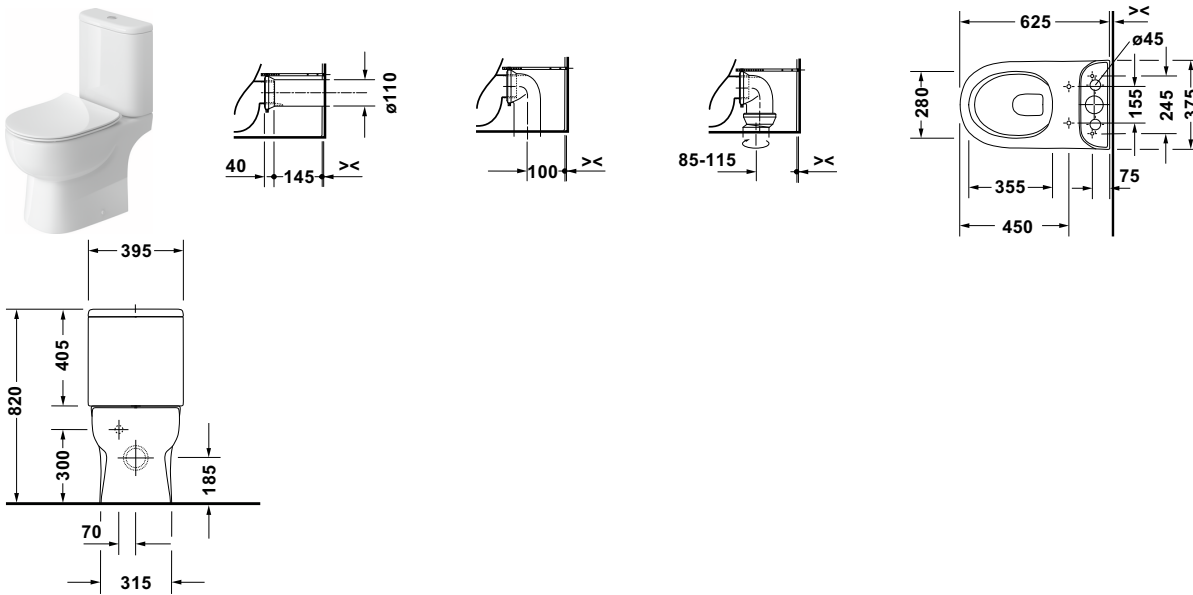

DuraSolenu # 2047090000

Design by Duravit

Toilet close-coupled

| Basic information | |
|-------------------|---|
| Long description | Duravit DuraSolenu Toilet close-coupled, 625 mm, White High Gloss, Washdown model, Flushing rim: Open, 4,5 l, Outlet drain: horizontal – 2047090000 |

| Specifications | |
|-----------------------|----------------|
| colour | |
| colour value | White |
| Interior colour | White |
| Exterior colour | White |
| Gloss level | High Gloss |
| Gloss level inside | High Gloss |
| Gloss level outside | High Gloss |
| Spülung | |
| Flush construction | Washdown model |
| Flushing rim | Open |
| Large flushing volume | 4,5 l |
| Drain | |
| Outlet drain | horizontal |

| Logistics | |
|----------------|-------|
| Article weight | 32 kg |

| Matching products | |
|-------------------|--|
| UA8930 | RAY SLIM SOFT CLOSE SEAT W/ SS ADJUSTABLE HINGES |
| UA8931 | CALLA WRAPOVER SOFT CLOSE SEAT W/ SS ADJUST HINGES |
| UA8939 | DURA ADJUSTABLE HINGE BRUSHED BRASS COVER CAPS |
| UA8940 | DURA ADJUSTABLE HINGE BLACK HINGE SET |