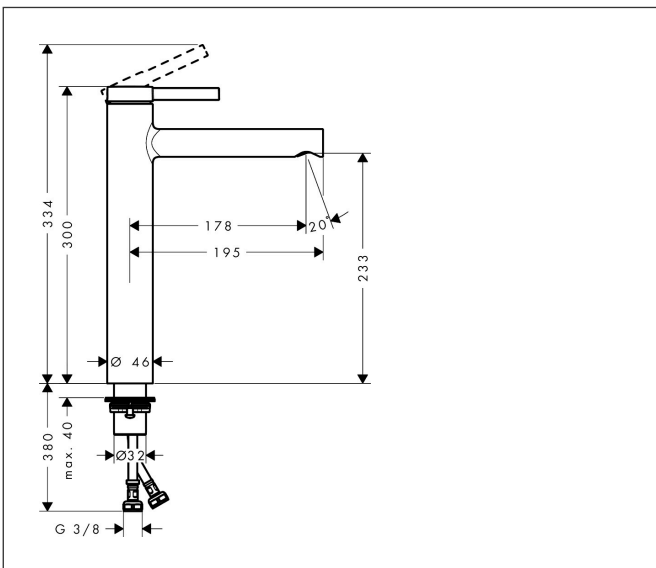

Brand hansgrohe
 Art. Name **Zesis S** Single lever basin mixer 230 CoolStart for wash bowls with push-open waste set
 Art. Nr. 74732000
 Surface Chrome

Product picture

Features

- consists of: single lever basin mixer, waste set
- ComfortZone: 230
- projection: 178 mm
- spout height: 233 mm
- handle variant: lever handle
- spray type: normal spray
- maximum flow rate at 3 bar: 4 l/min
- ceramic cartridge
- temperature limitation adjustable
- suitable for continuous flow water heaters
- pop-up waste set G 1 1/4
- material waste set: synthetic
- connection type: G 3/8 hose connections
- connection dimension: DN 15
- cold water in basic handle position

Drawing

Technology

Brand hansgrohe
 Art. Name **Zesis S** Single lever basin mixer 230 CoolStart for wash bowls with push-open waste set
 Art. Nr. 74732000
 Surface Chrome

Flow chart