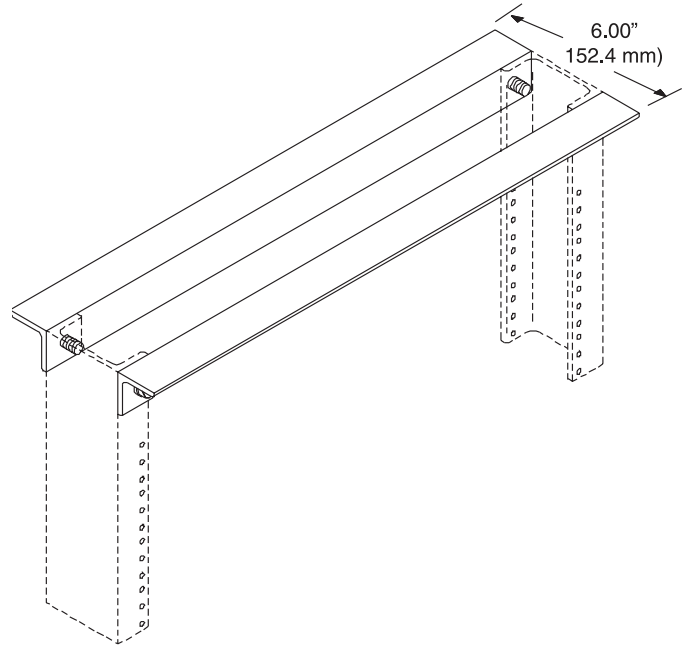

**CHATSWORTH
PRODUCTS**

Top Angle

Top Angle

Optional top angles for CPI Universal Rack.

- Material is aluminum extrusion
1-1/2" x 1-1/2" x 1/4"
(38 mm x 38 mm x 6.4 mm)
- Sold individually

ORDERING INFORMATION

Part Number	Description	Shipping Weight lb (kg)
10375-X01	Top Angle 19° Rack	3 (1.4)
10375-X02	Top Angle 23° Rack	3 (1.4)

X=color: 1=Gray,5=Clear, 7=Black, E=Glacier White

United States & Canada
Simi Valley, CA
800-834-4969
Toronto, Ontario, Canada
+905-850-7770
chatsworth.com
techsupport@chatsworth.com