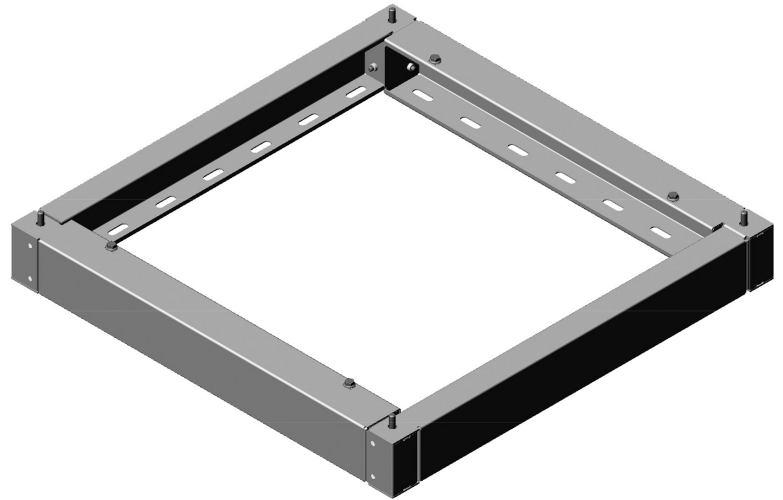

## RMR Modular Enclosure Plinth Base

Plinth Base is a structural mounting base that creates a lift, which can be used to service and route cables through the bottom panel of the enclosure.

- 4"H (100 mm) or 8"H (200 mm) lift options
- Features kick plates that surround the base of the enclosure
- Includes: Metal structure and assembly hardware
- Material: Steel

### ORDERING INFORMATION

RMR Modular Enclosure Plinth Base				
Part Number – Plinth Height		Width in (mm)	Depth in (mm)	Shipping Weight lb (kg)
4" (100 mm)	8" (200 mm)			
37830-X03	37830-X21	23.6 (600)	23.6 (600)	40 (18.2)
37830-X05	37830-X23	23.6 (600)	31.5 (800)	44 (20.0)
37830-X07	37830-X25	23.6 (600)	39.4 (1000)	48 (21.8)
37830-X09	37830-X27	23.6 (600)	47.2 (1200)	52 (23.6)
37830-X12	37830-X30	31.5 (800)	23.6 (600)	44 (20.0)
37830-X14	37830-X32	31.5 (800)	31.5 (800)	48 (21.8)
37830-X16	37830-X34	31.5 (800)	39.4 (1000)	52 (23.6)
37830-X18	37830-X36	31.5 (800)	47.2 (1200)	56 (25.5)

X=color: C=Black, G=Hammer Gray. Shipping weights are for 8" (200 mm) plinth height.

For product CSI Specs, visit the Support & Downloads page on [www.chatsworth.com](http://www.chatsworth.com).