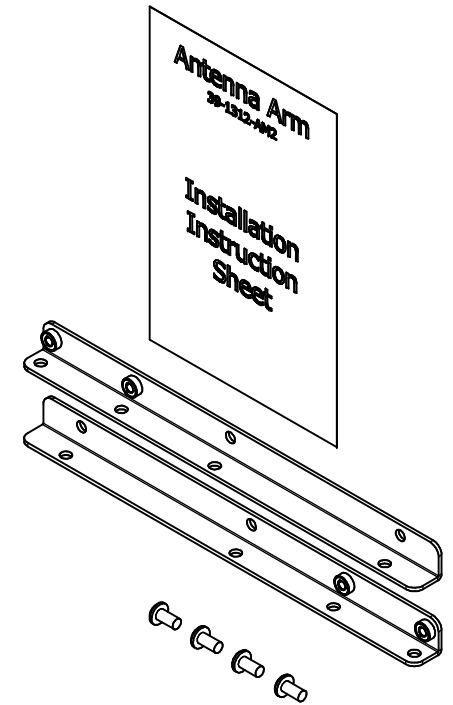

39-1312-AM2 - Omnidirectional Pipe Antenna Mounting Kit

1. **NOTES:**
2. -Material: .090" Aluminum
   - -Finish: Brushed
3. **Includes:**
4. -Left & Right Mounting Brackets
   - -Mounting Screws
   - -Installation Instructions

Oberon, Inc. - 1315 S. Allen St. - State College, PA 16801			
TITLE M-Frame			
SIZE C	DWG NO 1312-XXX-XXX	DATE 2/1/2019	
SCALE	SHEET 3 OF 7