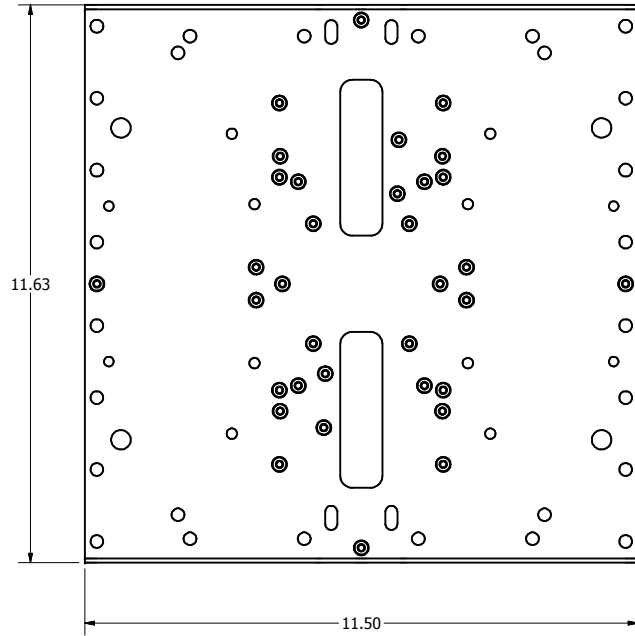

1312-00 - M-Frame Base

REVISION HISTORY				
ZONE	REV	DESCRIPTION	DATE	APPROVED
All	1	Released	2/4/2019	RLC

ISOMETRIC VIEW

- NOTES:**
- Material: .090" Aluminum
 - Finish: Brushed
 - Mounting Holes to Match Most Manufacturers Mounting Plates
- Includes:**
- M-Frame Base
 - Mounting Screws
 - Cable Ties
 - Letter/Number Set
 - Installation Instructions

Oberon, Inc. - 1315 S. Allen St. - State College, PA 16801			
TITLE M-Frame			
SIZE C	DWG NO 1312-XXX-XXX	DATE 2/1/2019	
SCALE	SHEET 1 OF 7		

39-1312-AM1 - Omnidirectional Antenna Mounting Kit

- NOTES:**
- Material: .090" Aluminum
 - Finish: Brushed
- Includes:**
- Mounting Bracket
 - Mounting Screws
 - Installation Instructions