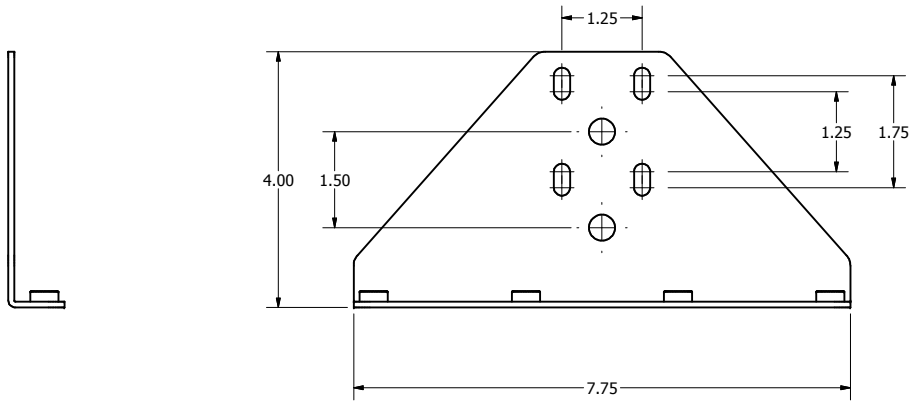

Oberon, Inc. - 1315 S. Allen St. - State College, PA 16801			
TITLE M-Frame			
SIZE C	DWG NO 1312-XXX-XXX	DATE 2/1/2019	
SCALE	SHEET 2 OF 7		

39-1312-AM2 - Omnidirectional Pipe Antenna Mounting Kit

- NOTES:**
- Material: .090" Aluminum
 - Finish: Brushed
- Includes:**
- Left & Right Mounting Brackets
 - Mounting Screws
 - Installation Instructions

Oberon, Inc. - 1315 S. Allen St. - State College, PA 16801			
TITLE M-Frame			
SIZE C	DWG NO 1312-XXX-XXX	DATE 2/1/2019	
SCALE	SHEET 3 OF 7		

39-1312-AM3 - Patch Antenna Mounting Kit

- NOTES:**
- Material: .090" Aluminum
 - Finish: Brushed
- Includes:**
- Mounting Bracket w/Articulating Arm
 - Mounting Screws
 - Installation Instructions

Oberon, Inc. - 1315 S. Allen St. - State College, PA 16801			
TITLE			
M-Frame			
SIZE	DWG NO	DATE	
C	1312-XXX-XXX	2/1/2019	
SCALE	SHEET 4 OF 7		

39-1312-RAB - Right Angle Mounting Bracket Kit

- NOTES:**
- Material: .090" Aluminum
 - Finish: Brushed
- Includes:**
- Right Angle Mounting Bracket
 - Mounting Screws
 - Installation Instructions