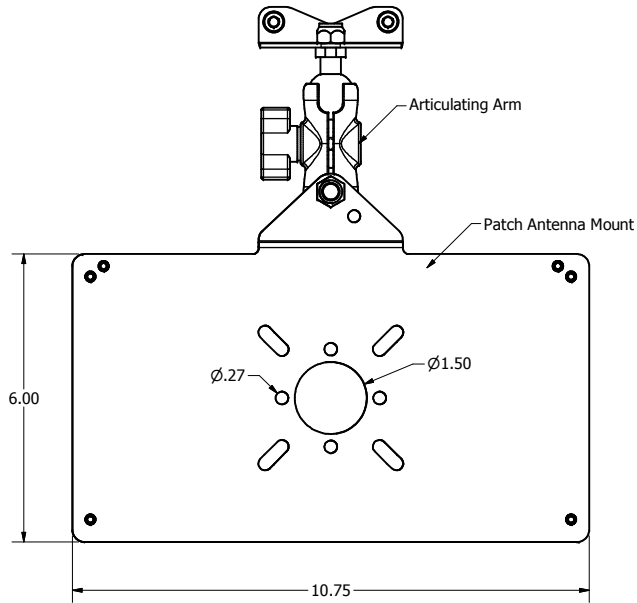

1312-00 - M-Frame Base

REVISION HISTORY				
ZONE	REV	DESCRIPTION	DATE	APPROVED
All	1	Released	2/4/2019	RLC

ISOMETRIC VIEW

- NOTES:**
- Material: .090" Aluminum
 - Finish: Brushed
 - Mounting Holes to Match Most Manufacturers Mounting Plates
- Includes:**
- M-Frame Base
 - Mounting Screws
 - Cable Ties
 - Letter/Number Set
 - Installation Instructions

Oberon, Inc. - 1315 S. Allen St. - State College, PA 16801			
TITLE M-Frame			
SIZE C	DWG NO 1312-XXX-XXX	DATE 2/1/2019	
SCALE	SHEET 1 OF 7		

39-1312-AM1 - Omnidirectional Antenna Mounting Kit

- NOTES:**
- Material: .090" Aluminum
 - Finish: Brushed
- Includes:**
- Mounting Bracket
 - Mounting Screws
 - Installation Instructions

Oberon, Inc. - 1315 S. Allen St. - State College, PA 16801			
TITLE M-Frame			
SIZE C	DWG NO 1312-XXX-XXX	DATE 2/1/2019	
SCALE	SHEET 2 OF 7		

39-1312-AM2 - Omnidirectional Pipe Antenna Mounting Kit

- NOTES:**
- Material: .090" Aluminum
 - Finish: Brushed
- Includes:**
- Left & Right Mounting Brackets
 - Mounting Screws
 - Installation Instructions

Oberon, Inc. - 1315 S. Allen St. - State College, PA 16801			
TITLE M-Frame			
SIZE C	DWG NO 1312-XXX-XXX	DATE 2/1/2019	
SCALE	SHEET 3 OF 7		

39-1312-AM3 - Patch Antenna Mounting Kit

- NOTES:**
- Material: .090" Aluminum
 - Finish: Brushed
- Includes:**
- Mounting Bracket w/Articulating Arm
 - Mounting Screws
 - Installation Instructions