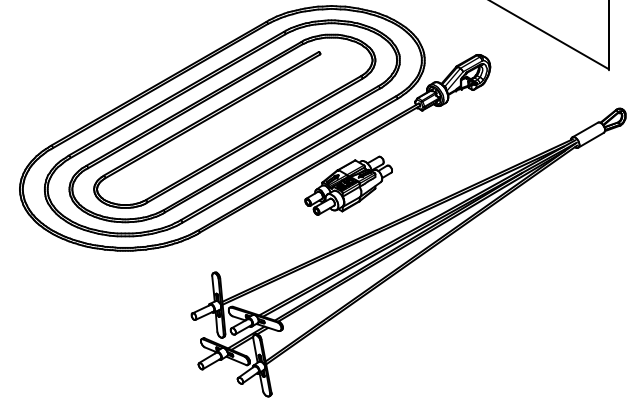

Oberon, Inc. - 1315 S. Allen St. - State College, PA 16801			
TITLE			
M-Frame			
SIZE	DWG NO	DATE	
C	1312-XXX-XXX	2/1/2019	
SCALE	SHEET 4 OF 7		

39-1312-RAB - Right Angle Mounting Bracket Kit

- NOTES:**
- Material: .090" Aluminum
 - Finish: Brushed
- Includes:**
- Right Angle Mounting Bracket
 - Mounting Screws
 - Installation Instructions

Oberon, Inc. - 1315 S. Allen St. - State College, PA 16801			
TITLE M-Frame			
SIZE C	DWG NO 1312-XXX-XXX	DATE 2/1/2019	
SCALE	SHEET 5 OF 7		

Hardware Kits

39-1312-ACS - Adjustable Column Strap Kit

39-1312-CWS - Cement Wall Anchor Kit

39-1312-QCH - Quad Cable Hanger Kit

39-1312-TRD - Threaded Rod Kit

39-1312-UBC - Universal Beam Clamp Kit

Oberon, Inc. - 1315 S. Allen St. - State College, PA 16801		
TITLE M-Frame		
SIZE C	DWG NO 1312-XXX-XXX	DATE 2/1/2019
SCALE	SHEET 6 OF 7	