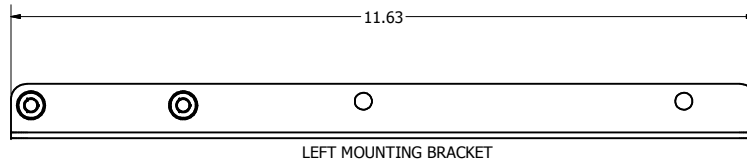

1312-00 - M-Frame Base

REVISION HISTORY				
ZONE	REV	DESCRIPTION	DATE	APPROVED
All	1	Released	2/4/2019	RLC

ISOMETRIC VIEW

- NOTES:**
- Material: .090" Aluminum
 - Finish: Brushed
 - Mounting Holes to Match Most Manufacturers Mounting Plates
- Includes:**
- M-Frame Base
 - Mounting Screws
 - Cable Ties
 - Letter/Number Set
 - Installation Instructions

Oberon, Inc. - 1315 S. Allen St. - State College, PA 16801			
TITLE M-Frame			
SIZE C	DWG NO 1312-XXX-XXX	DATE 2/1/2019	
SCALE	SHEET 1 OF 7		

39-1312-AM1 - Omnidirectional Antenna Mounting Kit

- NOTES:**
- Material: .090" Aluminum
 - Finish: Brushed
- Includes:**
- Mounting Bracket
 - Mounting Screws
 - Installation Instructions

Oberon, Inc. - 1315 S. Allen St. - State College, PA 16801			
TITLE M-Frame			
SIZE C	DWG NO 1312-XXX-XXX	DATE 2/1/2019	
SCALE	SHEET 2 OF 7		

39-1312-AM2 - Omnidirectional Pipe Antenna Mounting Kit

- NOTES:**
- Material: .090" Aluminum
 - Finish: Brushed
- Includes:**
- Left & Right Mounting Brackets
 - Mounting Screws
 - Installation Instructions