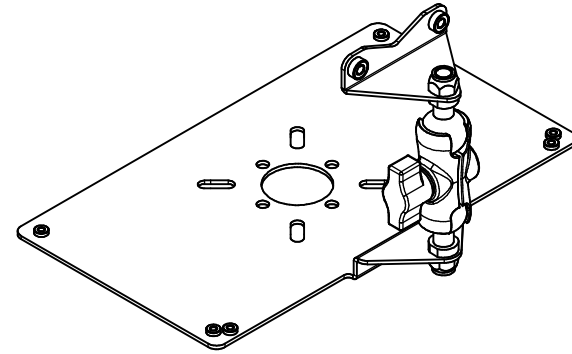

1312-00 - M-Frame Base

REVISION HISTORY				
ZONE	REV	DESCRIPTION	DATE	APPROVED
All	1	Released	2/4/2019	RLC

ISOMETRIC VIEW

- NOTES:**
- Material: .090" Aluminum
 - Finish: Brushed
 - Mounting Holes to Match Most Manufacturers Mounting Plates
- Includes:**
- M-Frame Base
 - Mounting Screws
 - Cable Ties
 - Letter/Number Set
 - Installation Instructions

Oberon, Inc. - 1315 S. Allen St. - State College, PA 16801			
TITLE M-Frame			
SIZE C	DWG NO 1312-XXX-XXX	DATE 2/1/2019	
SCALE	SHEET 1 OF 7		

39-1312-AM1 - Omnidirectional Antenna Mounting Kit

- NOTES:**
- Material: .090" Aluminum
 - Finish: Brushed
- Includes:**
- Mounting Bracket
 - Mounting Screws
 - Installation Instructions

Oberon, Inc. - 1315 S. Allen St. - State College, PA 16801			
TITLE M-Frame			
SIZE C	DWG NO 1312-XXX-XXX	DATE 2/1/2019	
SCALE	SHEET 2 OF 7		

39-1312-AM2 - Omnidirectional Pipe Antenna Mounting Kit

- NOTES:**
- Material: .090" Aluminum
 - Finish: Brushed
- Includes:**
- Left & Right Mounting Brackets
 - Mounting Screws
 - Installation Instructions

Oberon, Inc. - 1315 S. Allen St. - State College, PA 16801			
TITLE M-Frame			
SIZE C	DWG NO 1312-XXX-XXX	DATE 2/1/2019	
SCALE	SHEET 3 OF 7		

39-1312-AM3 - Patch Antenna Mounting Kit

- NOTES:**
- Material: .090" Aluminum
 - Finish: Brushed
- Includes:**
- Mounting Bracket w/Articulating Arm
 - Mounting Screws
 - Installation Instructions