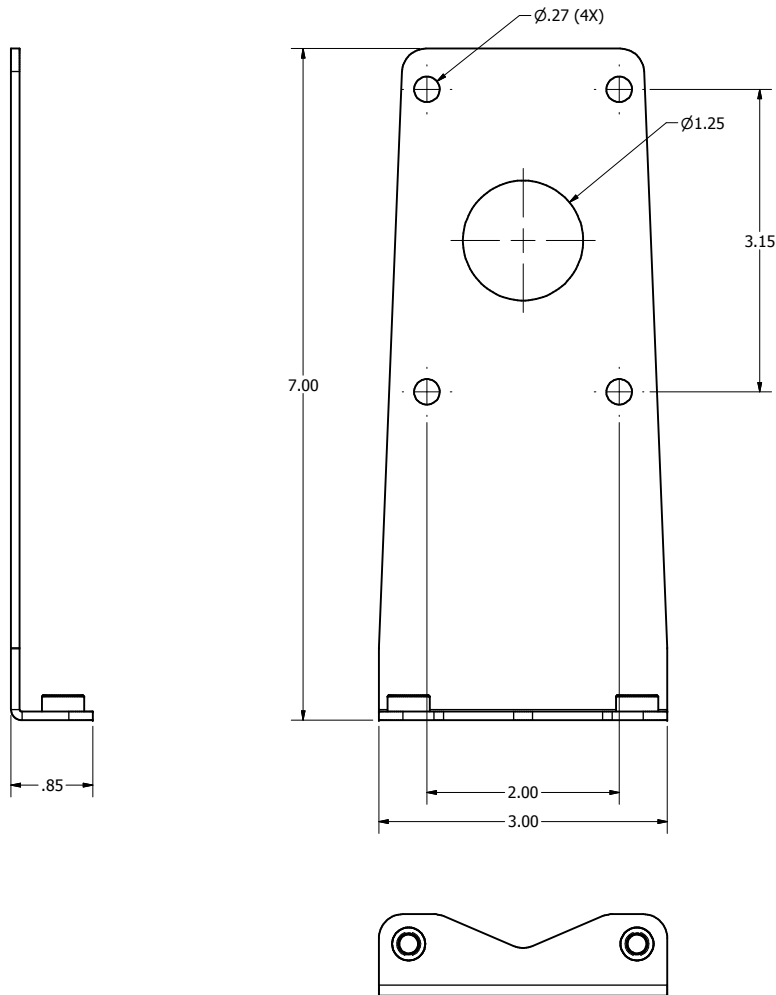

1312-00 - M-Frame Base

REVISION HISTORY				
ZONE	REV	DESCRIPTION	DATE	APPROVED
All	1	Released	2/4/2019	RLC

ISOMETRIC VIEW

- NOTES:**
- Material: .090" Aluminum
 - Finish: Brushed
 - Mounting Holes to Match Most Manufacturers Mounting Plates
- Includes:**
- M-Frame Base
 - Mounting Screws
 - Cable Ties
 - Letter/Number Set
 - Installation Instructions

Oberon, Inc. - 1315 S. Allen St. - State College, PA 16801			
TITLE M-Frame			
SIZE C	DWG NO 1312-XXX-XXX	DATE 2/1/2019	
SCALE	SHEET 1 OF 7		

39-1312-AM1 - Omnidirectional Antenna Mounting Kit

- NOTES:**
- Material: .090" Aluminum
 - Finish: Brushed
- Includes:**
- Mounting Bracket
 - Mounting Screws
 - Installation Instructions

Oberon, Inc. - 1315 S. Allen St. - State College, PA 16801			
TITLE M-Frame			
SIZE C	DWG NO 1312-XXX-XXX	DATE 2/1/2019	
SCALE	SHEET 2 OF 7		

39-1312-AM2 - Omnidirectional Pipe Antenna Mounting Kit

- NOTES:**
- Material: .090" Aluminum
 - Finish: Brushed
- Includes:**
- Left & Right Mounting Brackets
 - Mounting Screws
 - Installation Instructions

Oberon, Inc. - 1315 S. Allen St. - State College, PA 16801			
TITLE			
M-Frame			
SIZE	DWG NO	DATE	
C	1312-XXX-XXX	2/1/2019	
SCALE	SHEET 4 OF 7		

39-1312-RAB - Right Angle Mounting Bracket Kit

- NOTES:**
- Material: .090" Aluminum
 - Finish: Brushed
- Includes:**
- Right Angle Mounting Bracket
 - Mounting Screws
 - Installation Instructions