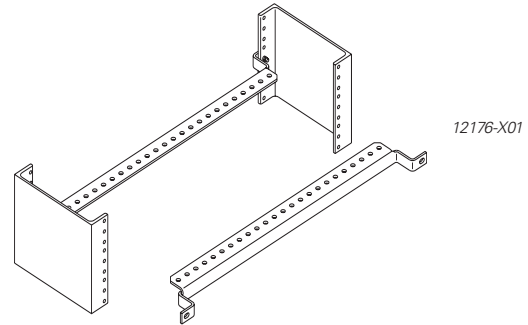

CHATSWORTH
PRODUCTS

Horizontal Cable Management Accessories

Horizontal Cable Management Accessories

Patch Panel Wire Management Bar

19" rack-mountable bar provides the necessary wire management and strain relief recommended by ANSI/TIA/EIA. May be mounted inward for 6" (150 mm) channel or outward to standard 3" (80 mm) rack side channel; attaches to rack with standard #12-24 rack screws (not included). Wire tie holes maintain wire perpendicular relative to termination point; made of sturdy aluminum and sold individually.

Horizontal Wire Management Panel for VCS

19" Wire Management Panel is offset 1.5" (38 mm) from the rack channel to ensure proper bending radii of patch cables, even hooded patch cables. Use in combination with VCS Vertical Cabling Sections. Unique offset design provides patch cable pathway from front-to-back or side-to-side. Available in single 1.75" (44.5 mm) or double 3.5" (89.0 mm) rack-mount unit designs. Mounts quickly and easily using threaded cable distribution spools; cable distribution spools maintain bend radius through the pass-through trough and across the front plane of the horizontal manager.

Horizontal Wire Management Panel for MCS and CCS

Use in combination with MCS Master Cabling Section and CCS Combination Cabling Section to provide open horizontal management for cables.

ORDERING INFORMATION