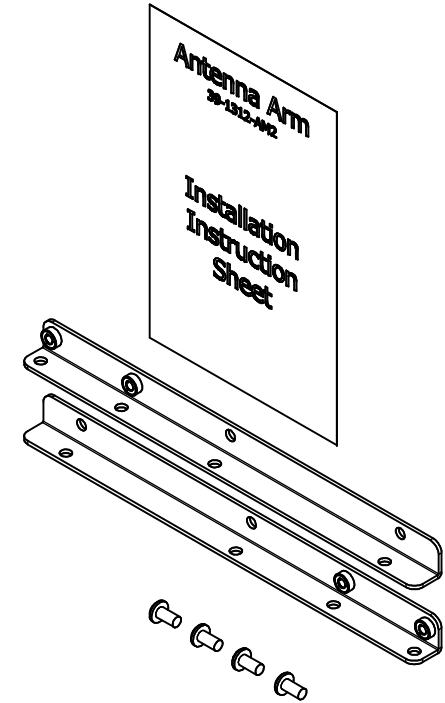

39-1312-AM2 - Omnidirectional Pipe Antenna Mounting Kit

1. **NOTES:**
2. -Material: .090" Aluminum
   - -Finish: Brushed
3. **Includes:**
4. -Left & Right Mounting Brackets
   - -Mounting Screws
   - -Installation Instructions

Oberon, Inc. - 1315 S. Allen St. - State College, PA 16801			
TITLE M-Frame			
SIZE C	DWG NO 1312-XXX-XXX	DATE 3/1/2021	
SCALE	SHEET 3 OF 7