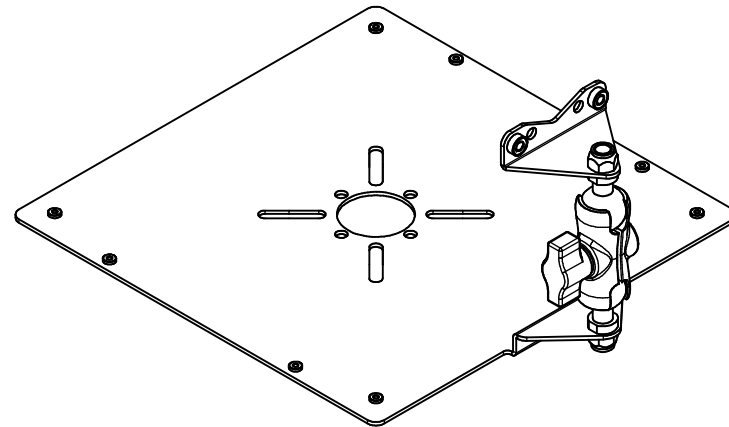

1312-00 - M-Frame Base

REVISION HISTORY				
ZONE	REV	DESCRIPTION	DATE	APPROVED
All	1	Released	2/4/2019	RLC

ISOMETRIC VIEW

- NOTES:**
- Material: .090" Aluminum
 - Finish: Brushed
 - Mounting Holes to Match Most Manufacturers Mounting Plates
- Includes:**
- M-Frame Base
 - Mounting Screws
 - Cable Ties
 - Letter/Number Set
 - Installation Instructions

Oberon, Inc. - 1315 S. Allen St. - State College, PA 16801			
TITLE M-Frame			
SIZE C	DWG NO 1312-XXX-XXX	DATE 3/1/2021	
SCALE	SHEET 1 OF 7		

39-1312-AM1 - Omnidirectional Antenna Mounting Kit

- NOTES:**
- Material: .090" Aluminum
 - Finish: Brushed
- Includes:**
- Mounting Bracket
 - Mounting Screws
 - Installation Instructions

Oberon, Inc. - 1315 S. Allen St. - State College, PA 16801			
TITLE M-Frame			
SIZE C	DWG NO 1312-XXX-XXX	DATE 3/1/2021	
SCALE	SHEET 2 OF 7		

39-1312-AM2 - Omnidirectional Pipe Antenna Mounting Kit

- NOTES:**
- Material: .090" Aluminum
 - Finish: Brushed
- Includes:**
- Left & Right Mounting Brackets
 - Mounting Screws
 - Installation Instructions

Oberon, Inc. - 1315 S. Allen St. - State College, PA 16801			
TITLE M-Frame			
SIZE C	DWG NO 1312-XXX-XXX	DATE 3/1/2021	
SCALE	SHEET 3 OF 7		

39-1312-AM3 - Patch Antenna Mounting Kit

- NOTES:**
- Material: .090" Aluminum
 - Finish: Brushed
- Includes:**
- Mounting Bracket w/Articulating Arm
 - Mounting Screws
 - Installation Instructions