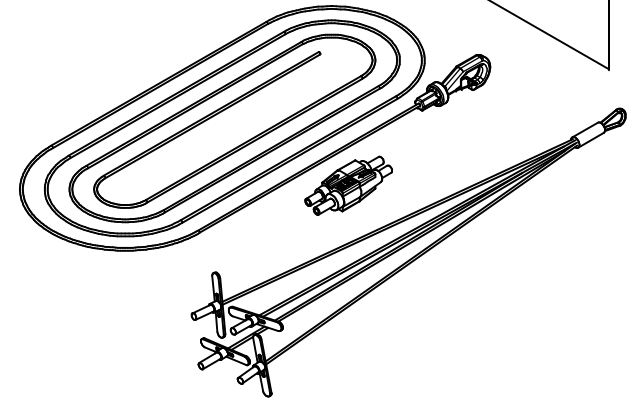

Oberon, Inc. - 1315 S. Allen St. - State College, PA 16801			
TITLE			
M-Frame			
SIZE	DWG NO	DATE	
C	1312-XXX-XXX	3/1/2021	
SCALE	SHEET 4 OF 7		

39-1312-RAB - Right Angle Mounting Bracket Kit

- NOTES:**
- Material: .090" Aluminum
 - Finish: Brushed
- Includes:**
- Right Angle Mounting Bracket
 - Mounting Screws
 - Installation Instructions

Oberon, Inc. - 1315 S. Allen St. - State College, PA 16801			
TITLE M-Frame			
SIZE C	DWG NO 1312-XXX-XXX	DATE 3/1/2021	
SCALE	SHEET 5 OF 7		

Hardware Kits

39-1312-ACS - Adjustable Column Strap Kit

39-1312-CWS - Cement Wall Anchor Kit

39-1312-QCH - Quad Cable Hanger Kit

39-1312-TRD - Threaded Rod Kit

39-1312-UBC - Universal Beam Clamp Kit

Oberon, Inc. - 1315 S. Allen St. - State College, PA 16801		
TITLE M-Frame		
SIZE C	DWG NO 1312-XXX-XXX	DATE 3/1/2021
SCALE	SHEET 6 OF 7	