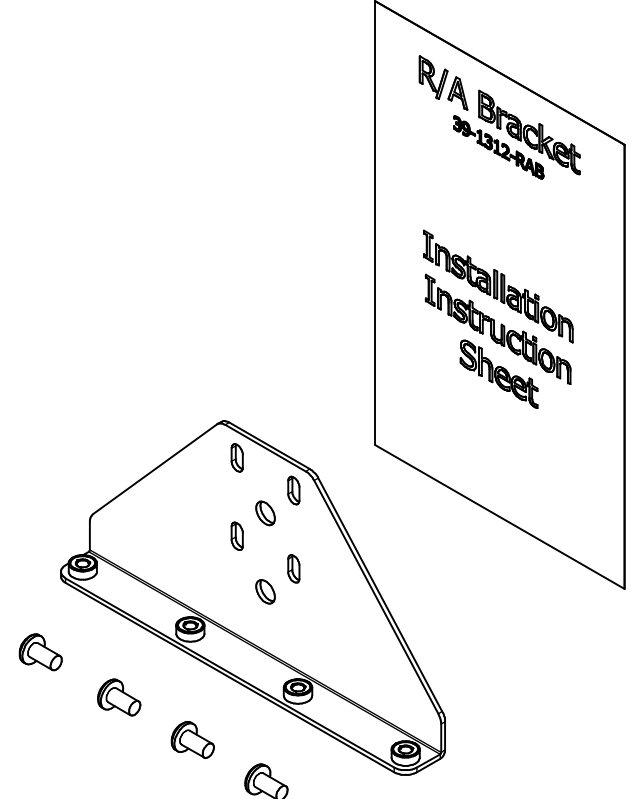

39-1312-RAB - Right Angle Mounting Bracket Kit

1. **NOTES:**
2. -Material: .090" Aluminum
   - -Finish: Brushed
3. **Includes:**
4. -Right Angle Mounting Bracket
   - -Mounting Screws
   - -Installation Instructions

Oberon, Inc. - 1315 S. Allen St. - State College, PA 16801			
TITLE M-Frame			
SIZE C	DWG NO 1312-XXX-XXX	DATE 3/1/2021	
SCALE	SHEET 5 OF 7