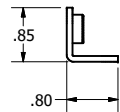

39-1312-AM2 - Omnidirectional Pipe Antenna Mounting Kit

1. **NOTES:**
2. -Material: .090" Aluminum
   - -Finish: Brushed
3. **Includes:**
4. -Left & Right Mounting Brackets
   - -Mounting Screws
   - -Installation Instructions

Oberon, Inc. - 1315 S. Allen St. - State College, PA 16801			
TITLE M-Frame			
SIZE C	DWG NO 1312-XXX-XXX	DATE 3/1/2021	
SCALE	SHEET 3 OF 7