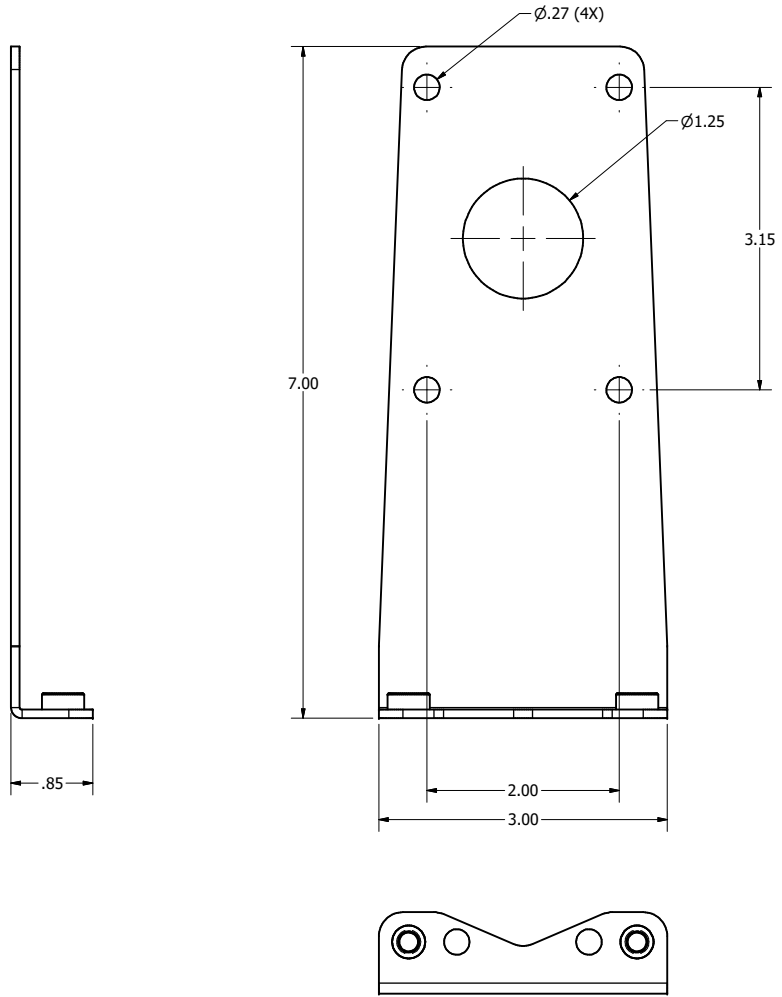

1312-00 - M-Frame Base

REVISION HISTORY				
ZONE	REV	DESCRIPTION	DATE	APPROVED
All	1	Released	2/4/2019	RLC

ISOMETRIC VIEW

- NOTES:**
- Material: .090" Aluminum
 - Finish: Brushed
 - Mounting Holes to Match Most Manufacturers Mounting Plates
- Includes:**
- M-Frame Base
 - Mounting Screws
 - Cable Ties
 - Letter/Number Set
 - Installation Instructions

Oberon, Inc. - 1315 S. Allen St. - State College, PA 16801			
TITLE M-Frame			
SIZE C	DWG NO 1312-XXX-XXX	DATE 3/1/2021	
SCALE	SHEET 1 OF 7		

39-1312-AM1 - Omnidirectional Antenna Mounting Kit

- NOTES:**
- Material: .090" Aluminum
 - Finish: Brushed
- Includes:**
- Mounting Bracket
 - Mounting Screws
 - Installation Instructions

Oberon, Inc. - 1315 S. Allen St. - State College, PA 16801			
TITLE M-Frame			
SIZE C	DWG NO 1312-XXX-XXX	DATE 3/1/2021	
SCALE	SHEET 2 OF 7		

39-1312-AM2 - Omnidirectional Pipe Antenna Mounting Kit

- NOTES:**
- Material: .090" Aluminum
 - Finish: Brushed
- Includes:**
- Left & Right Mounting Brackets
 - Mounting Screws
 - Installation Instructions