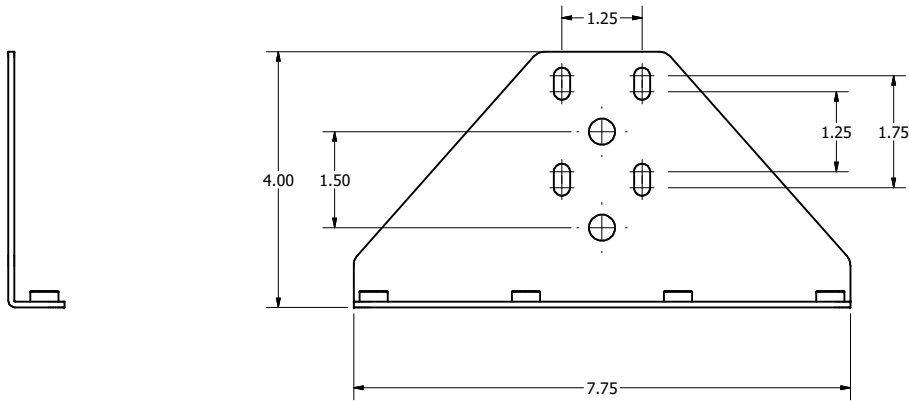

Oberon, Inc. - 1315 S. Allen St. - State College, PA 16801			
TITLE M-Frame			
SIZE C	DWG NO 1312-XXX-XXX	DATE 3/1/2021	
SCALE	SHEET 2 OF 7		

39-1312-AM2 - Omnidirectional Pipe Antenna Mounting Kit

- NOTES:**
- Material: .090" Aluminum
 - Finish: Brushed
- Includes:**
- Left & Right Mounting Brackets
 - Mounting Screws
 - Installation Instructions

Oberon, Inc. - 1315 S. Allen St. - State College, PA 16801			
TITLE M-Frame			
SIZE C	DWG NO 1312-XXX-XXX	DATE 3/1/2021	
SCALE	SHEET 3 OF 7		

39-1312-AM3 - Patch Antenna Mounting Kit

- NOTES:**
- Material: .090" Aluminum
 - Finish: Brushed
- Includes:**
- Mounting Bracket w/Articulating Arm
 - Mounting Screws
 - Installation Instructions

Oberon, Inc. - 1315 S. Allen St. - State College, PA 16801			
TITLE			
M-Frame			
SIZE	DWG NO	DATE	
C	1312-XXX-XXX	3/1/2021	
SCALE	SHEET 4 OF 7		

39-1312-RAB - Right Angle Mounting Bracket Kit

- NOTES:**
- Material: .090" Aluminum
 - Finish: Brushed
- Includes:**
- Right Angle Mounting Bracket
 - Mounting Screws
 - Installation Instructions