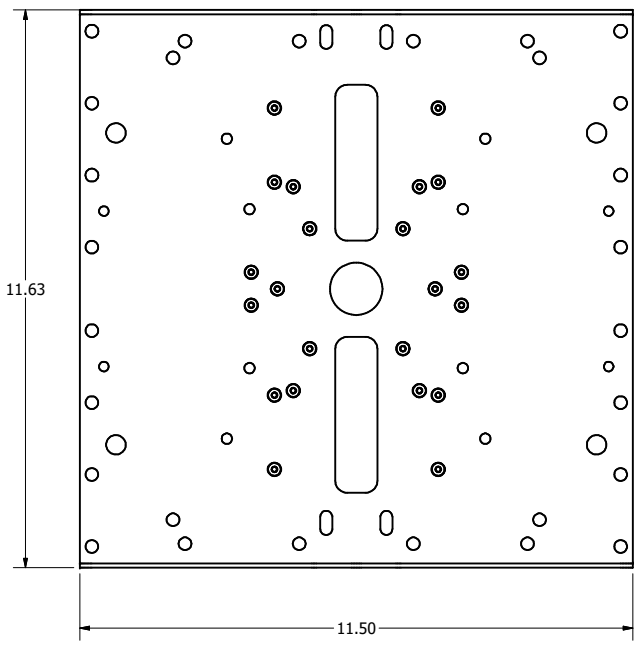

1312-00 - M-Frame Base

REVISION HISTORY				
ZONE	REV	DESCRIPTION	DATE	APPROVED
All	1	Released	2/4/2019	RLC

ISOMETRIC VIEW

- NOTES:**
- Material: .090" Aluminum
 - Finish: Brushed
 - Mounting Holes to Match Most Manufacturers Mounting Plates
- Includes:**
- M-Frame Base
 - Mounting Screws
 - Cable Ties
 - Letter/Number Set
 - Installation Instructions

Oberon, Inc. - 1315 S. Allen St. - State College, PA 16801			
TITLE M-Frame			
SIZE C	DWG NO 1312-XXX-XXX	DATE 3/1/2021	
SCALE	SHEET 1 OF 7		

39-1312-AM1 - Omnidirectional Antenna Mounting Kit

- NOTES:**
- Material: .090" Aluminum
 - Finish: Brushed
- Includes:**
- Mounting Bracket
 - Mounting Screws
 - Installation Instructions

Oberon, Inc. - 1315 S. Allen St. - State College, PA 16801			
TITLE M-Frame			
SIZE C	DWG NO 1312-XXX-XXX	DATE 3/1/2021	
SCALE	SHEET 2 OF 7		

39-1312-AM2 - Omnidirectional Pipe Antenna Mounting Kit

- NOTES:**
- Material: .090" Aluminum
 - Finish: Brushed
- Includes:**
- Left & Right Mounting Brackets
 - Mounting Screws
 - Installation Instructions