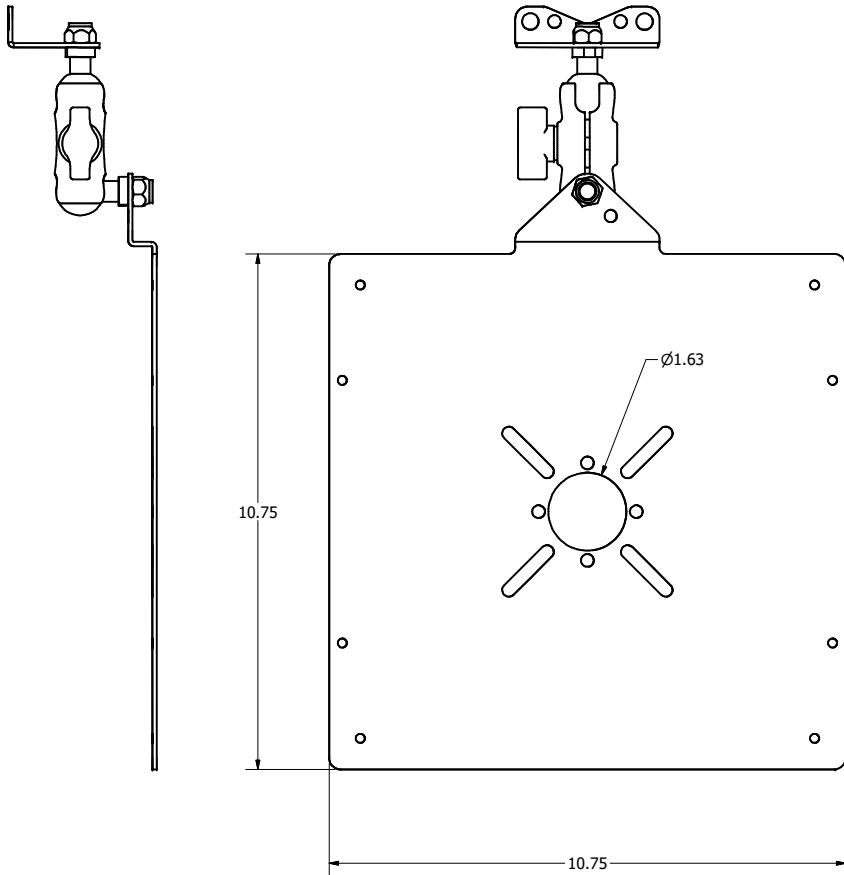

1312-00 - M-Frame Base

REVISION HISTORY				
ZONE	REV	DESCRIPTION	DATE	APPROVED
All	1	Released	2/4/2019	RLC

ISOMETRIC VIEW

- NOTES:**
- Material: .090" Aluminum
 - Finish: Brushed
 - Mounting Holes to Match Most Manufacturers Mounting Plates
- Includes:**
- M-Frame Base
 - Mounting Screws
 - Cable Ties
 - Letter/Number Set
 - Installation Instructions

Oberon, Inc. - 1315 S. Allen St. - State College, PA 16801			
TITLE M-Frame			
SIZE C	DWG NO 1312-XXX-XXX	DATE 3/1/2021	
SCALE	SHEET 1 OF 7		

39-1312-AM1 - Omnidirectional Antenna Mounting Kit

- NOTES:**
- Material: .090" Aluminum
 - Finish: Brushed
- Includes:**
- Mounting Bracket
 - Mounting Screws
 - Installation Instructions

Oberon, Inc. - 1315 S. Allen St. - State College, PA 16801			
TITLE M-Frame			
SIZE C	DWG NO 1312-XXX-XXX	DATE 3/1/2021	
SCALE	SHEET 2 OF 7		

39-1312-AM2 - Omnidirectional Pipe Antenna Mounting Kit

- NOTES:**
- Material: .090" Aluminum
 - Finish: Brushed
- Includes:**
- Left & Right Mounting Brackets
 - Mounting Screws
 - Installation Instructions

Oberon, Inc. - 1315 S. Allen St. - State College, PA 16801			
TITLE M-Frame			
SIZE C	DWG NO 1312-XXX-XXX	DATE 3/1/2021	
SCALE	SHEET 3 OF 7		

39-1312-AM3 - Patch Antenna Mounting Kit

- NOTES:**
- Material: .090" Aluminum
 - Finish: Brushed
- Includes:**
- Mounting Bracket w/Articulating Arm
 - Mounting Screws
 - Installation Instructions