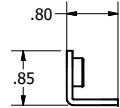

39-1312-AM2 - Omnidirectional Pipe Antenna Mounting Kit

1. **NOTES:**
2. -Material: .090" Aluminum
   - -Finish: Brushed
3. **Includes:**
4. -Left & Right Mounting Brackets
   - -Mounting Screws
   - -Installation Instructions

Oberon, Inc. - 1315 S. Allen St. - State College, PA 16801			
TITLE M-Frame			
SIZE C	DWG NO 1312-XXX-XXX	DATE 3/1/2021	
SCALE	SHEET 3 OF 7