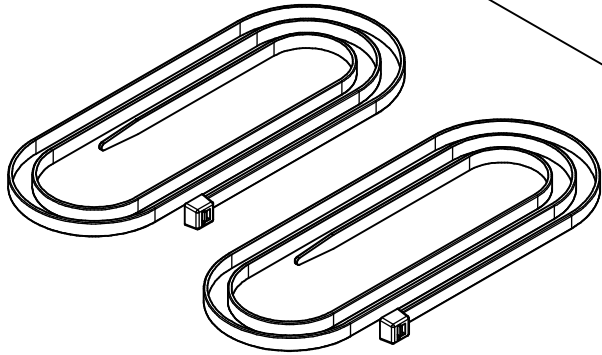

Hardware Kits

39-1312-ACS - Adjustable Column Strap Kit