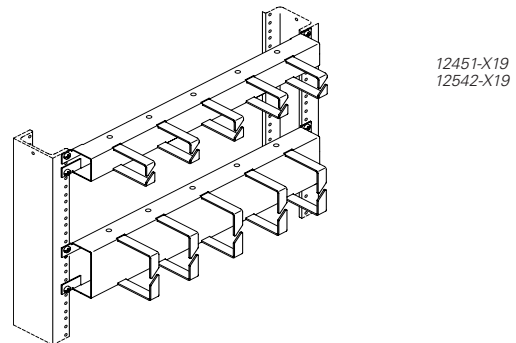

CHATSWORTH
PRODUCTS

Horizontal Cable Management Accessories

Horizontal Cable Management Accessories

Patch Panel Wire Management Bar

19" rack-mountable bar provides the necessary wire management and strain relief recommended by ANSI/TIA/EIA. May be mounted inward for 6" (150 mm) channel or outward to standard 3" (80 mm) rack side channel; attaches to rack with standard #12-24 rack screws (not included). Wire tie holes maintain wire perpendicular relative to termination point; made of sturdy aluminum and sold individually.

Horizontal Wire Management Panel for VCS

19" Wire Management Panel is offset 1.5" (38 mm) from the rack channel to ensure proper bending radii of patch cables, even hooded patch cables. Use in combination with VCS Vertical Cabling Sections. Unique offset design provides patch cable pathway from front-to-back or side-to-side. Available in single 1.75" (44.5 mm) or double 3.5" (89.0 mm) rack-mount unit designs. Mounts quickly and easily using threaded cable distribution spools; cable distribution spools maintain bend radius through the pass-through trough and across the front plane of the horizontal manager.

Horizontal Wire Management Panel for MCS and CCS

Use in combination with MCS Master Cabling Section and CCS Combination Cabling Section to provide open horizontal management for cables.

ORDERING INFORMATION