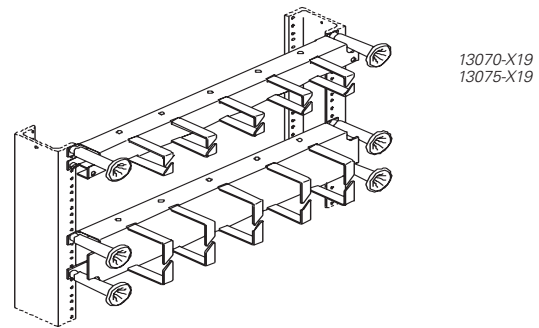

CHATSWORTH
PRODUCTS

Horizontal Cable Management Accessories

Horizontal Cable Management Accessories

Patch Panel Wire Management Bar

19" rack-mountable bar provides the necessary wire management and strain relief recommended by ANSI/TIA/EIA. May be mounted inward for 6" (150 mm) channel or outward to standard 3" (80 mm) rack side channel; attaches to rack with standard #12-24 rack screws (not included). Wire tie holes maintain wire perpendicular relative to termination point; made of sturdy aluminum and sold individually.

Horizontal Wire Management Panel for VCS

19" Wire Management Panel is offset 1.5" (38 mm) from the rack channel to ensure proper bending radii of patch cables, even hooded patch cables. Use in combination with VCS Vertical Cabling Sections. Unique offset design provides patch cable pathway from front-to-back or side-to-side. Available in single 1.75" (44.5 mm) or double 3.5" (89.0 mm) rack-mount unit designs. Mounts quickly and easily using threaded cable distribution spools; cable distribution spools maintain bend radius through the pass-through trough and across the front plane of the horizontal manager.

Horizontal Wire Management Panel for MCS and CCS

Use in combination with MCS Master Cabling Section and CCS Combination Cabling Section to provide open horizontal management for cables.

ORDERING INFORMATION