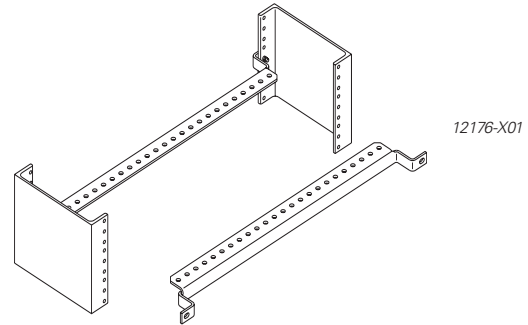

CHATSWORTH
PRODUCTS

Horizontal Cable Management Accessories

Horizontal Cable Management Accessories

Patch Panel Wire Management Bar

19" rack-mountable bar provides the necessary wire management and strain relief recommended by ANSI/TIA/EIA. May be mounted inward for 6" (150 mm) channel or outward to standard 3" (80 mm) rack side channel; attaches to rack with standard #12-24 rack screws (not included). Wire tie holes maintain wire perpendicular relative to termination point; made of sturdy aluminum and sold individually.

Horizontal Wire Management Panel for VCS

19" Wire Management Panel is offset 1.5" (38 mm) from the rack channel to ensure proper bending radii of patch cables, even hooded patch cables. Use in combination with VCS Vertical Cabling Sections. Unique offset design provides patch cable pathway from front-to-back or side-to-side. Available in single 1.75" (44.5 mm) or double 3.5" (89.0 mm) rack-mount unit designs. Mounts quickly and easily using threaded cable distribution spools; cable distribution spools maintain bend radius through the pass-through trough and across the front plane of the horizontal manager.

Horizontal Wire Management Panel for MCS and CCS

Use in combination with MCS Master Cabling Section and CCS Combination Cabling Section to provide open horizontal management for cables.

ORDERING INFORMATION

Part Number	Description	Shipping Weight lb (kg)
12176-X01	Patch Panel Wire Mangement Bar	1 (0.5)
13070-X19	Horizontal Wire Panel for VCS, 1U	2 (0.9)
13075-X19	Horizontal Wire Panel for VCS, 2U	2 (0.9)
12541-X19	Horizontal Wire Panel for MCS/CCS, 1U	2 (0.9)
12542-X19	Horizontal Wire Panel for MCS/CCS, 2U	2 (0.9)