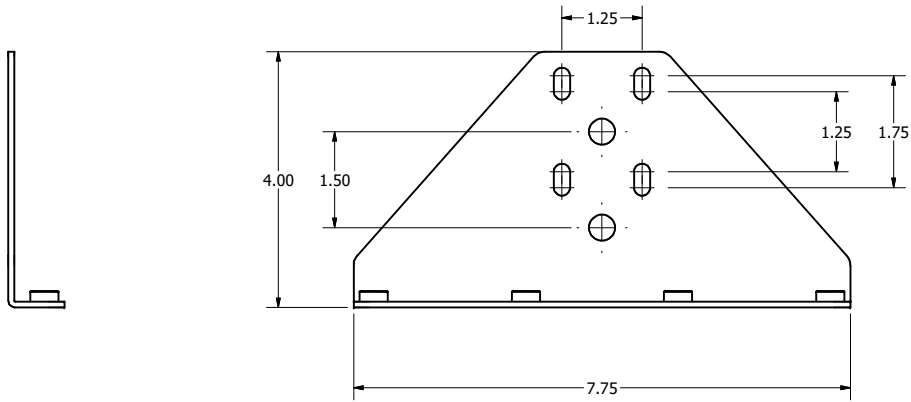

39-1312-RAB - Right Angle Mounting Bracket Kit

1. **NOTES:**
2. -Material: .090" Aluminum
   - -Finish: Brushed
3. **Includes:**
4. -Right Angle Mounting Bracket
   - -Mounting Screws
   - -Installation Instructions

Oberon, Inc. - 1315 S. Allen St. - State College, PA 16801			
TITLE M-Frame			
SIZE C	DWG NO 1312-XXX-XXX	DATE 3/1/2021	
SCALE	SHEET 5 OF 7