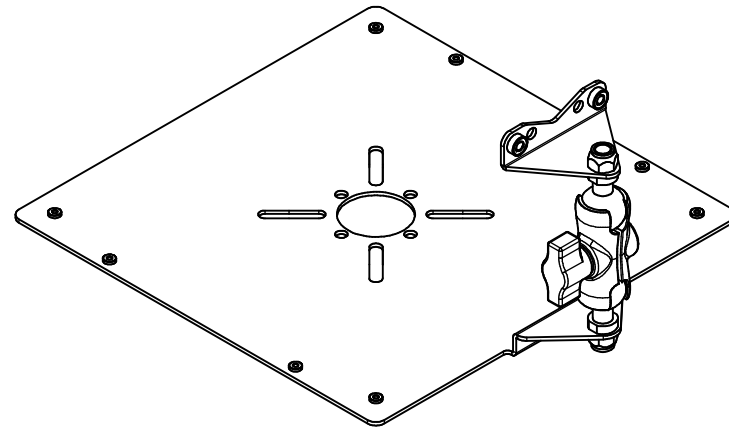

39-1312-AM3 - Patch Antenna Mounting Kit

1. **NOTES:**
2. -Material: .090" Aluminum
   - -Finish: Brushed
3. **Includes:**
4. -Mounting Bracket w/Articulating Arm
   - -Mounting Screws
   - -Installation Instructions

Oberon, Inc. - 1315 S. Allen St. - State College, PA 16801			
TITLE			
M-Frame			
SIZE	DWG NO	DATE	
C	1312-XXX-XXX	3/1/2021	
SCALE	SHEET 4 OF 7