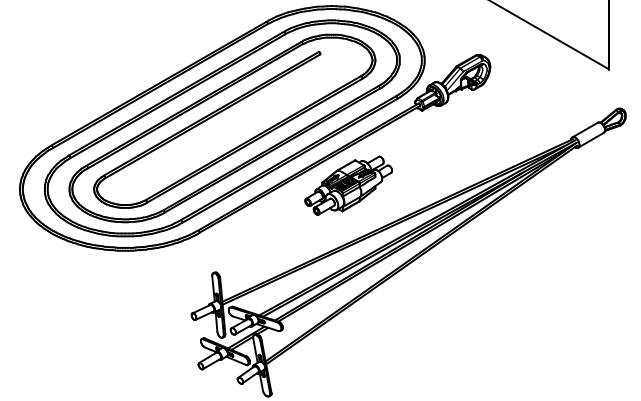

39-1312-AM3 - Patch Antenna Mounting Kit

- NOTES:**
- Material: .090" Aluminum
 - Finish: Brushed
- Includes:**
- Mounting Bracket w/Articulating Arm
 - Mounting Screws
 - Installation Instructions

Oberon, Inc. - 1315 S. Allen St. - State College, PA 16801			
TITLE			
M-Frame			
SIZE	DWG NO	DATE	
C	1312-XXX-XXX	3/1/2021	
SCALE	SHEET 4 OF 7		

39-1312-RAB - Right Angle Mounting Bracket Kit

- NOTES:**
- Material: .090" Aluminum
 - Finish: Brushed
- Includes:**
- Right Angle Mounting Bracket
 - Mounting Screws
 - Installation Instructions

Oberon, Inc. - 1315 S. Allen St. - State College, PA 16801			
TITLE M-Frame			
SIZE C	DWG NO 1312-XXX-XXX	DATE 3/1/2021	
SCALE	SHEET 5 OF 7		

Hardware Kits

39-1312-ACS - Adjustable Column Strap Kit

39-1312-CWS - Cement Wall Anchor Kit

39-1312-QCH - Quad Cable Hanger Kit

39-1312-TRD - Threaded Rod Kit

39-1312-UBC - Universal Beam Clamp Kit

Oberon, Inc. - 1315 S. Allen St. - State College, PA 16801		
TITLE M-Frame		
SIZE C	DWG NO 1312-XXX-XXX	DATE 3/1/2021
SCALE	SHEET 6 OF 7	