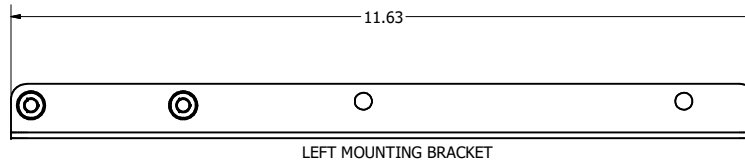

1312-00 - M-Frame Base

REVISION HISTORY				
ZONE	REV	DESCRIPTION	DATE	APPROVED
All	1	Released	2/4/2019	RLC

ISOMETRIC VIEW

- NOTES:**
- Material: .090" Aluminum
 - Finish: Brushed
 - Mounting Holes to Match Most Manufacturers Mounting Plates
- Includes:**
- M-Frame Base
 - Mounting Screws
 - Cable Ties
 - Letter/Number Set
 - Installation Instructions

Oberon, Inc. - 1315 S. Allen St. - State College, PA 16801			
TITLE M-Frame			
SIZE C	DWG NO 1312-XXX-XXX	DATE 3/1/2021	
SCALE	SHEET 1 OF 7		

39-1312-AM1 - Omnidirectional Antenna Mounting Kit

- NOTES:**
- Material: .090" Aluminum
 - Finish: Brushed
- Includes:**
- Mounting Bracket
 - Mounting Screws
 - Installation Instructions

- NOTES:**
- Material: .090" Aluminum
 - Finish: Brushed
- Includes:**
- Left & Right Mounting Brackets
 - Mounting Screws
 - Installation Instructions

Oberon, Inc. - 1315 S. Allen St. - State College, PA 16801			
TITLE M-Frame			
SIZE C	DWG NO 1312-XXX-XXX	DATE 3/1/2021	
SCALE	SHEET 3 OF 7		