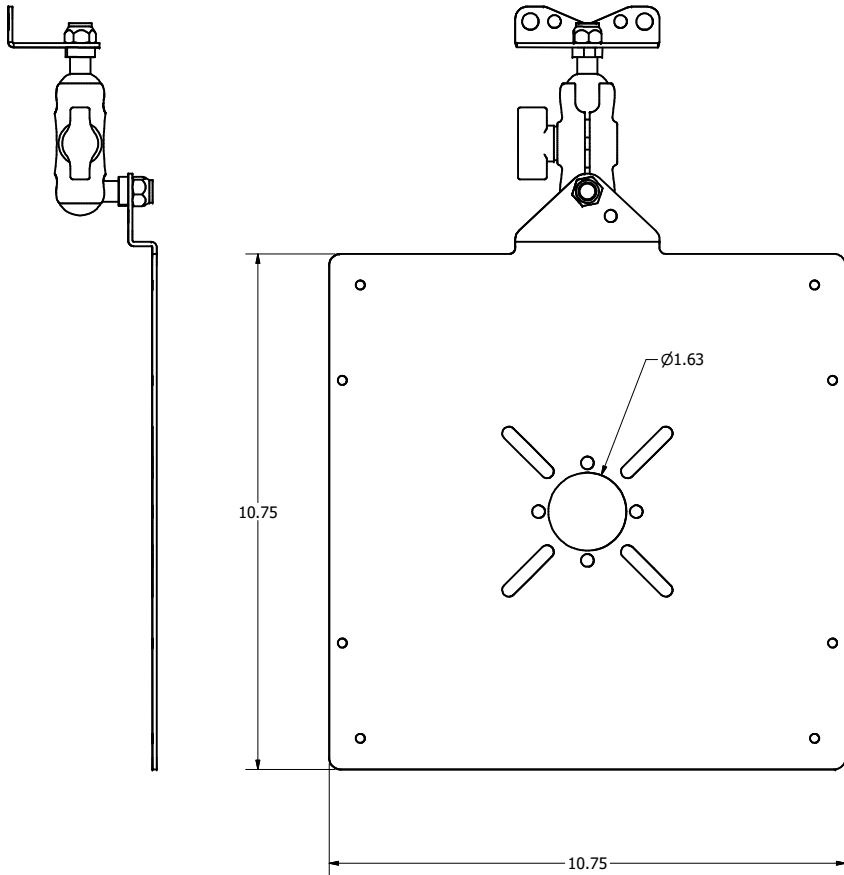

1312-00 - M-Frame Base

REVISION HISTORY				
ZONE	REV	DESCRIPTION	DATE	APPROVED
All	1	Released	2/4/2019	RLC

ISOMETRIC VIEW

- NOTES:**
- Material: .090" Aluminum
 - Finish: Brushed
 - Mounting Holes to Match Most Manufacturers Mounting Plates
- Includes:**
- M-Frame Base
 - Mounting Screws
 - Cable Ties
 - Letter/Number Set
 - Installation Instructions

Oberon, Inc. - 1315 S. Allen St. - State College, PA 16801			
TITLE			
M-Frame			
SIZE	DWG NO	DATE	
C	1312-XXX-XXX	3/1/2021	
SCALE	SHEET 2 OF 7		

39-1312-AM2 - Omnidirectional Pipe Antenna Mounting Kit

- NOTES:**
- Material: .090" Aluminum
 - Finish: Brushed
- Includes:**
- Left & Right Mounting Brackets
 - Mounting Screws
 - Installation Instructions

Oberon, Inc. - 1315 S. Allen St. - State College, PA 16801			
TITLE M-Frame			
SIZE C	DWG NO 1312-XXX-XXX	DATE 3/1/2021	
SCALE	SHEET 3 OF 7		

39-1312-AM3 - Patch Antenna Mounting Kit

- NOTES:**
- Material: .090" Aluminum
 - Finish: Brushed
- Includes:**
- Mounting Bracket w/Articulating Arm
 - Mounting Screws
 - Installation Instructions

Oberon, Inc. - 1315 S. Allen St. - State College, PA 16801			
TITLE			
M-Frame			
SIZE	DWG NO	DATE	
C	1312-XXX-XXX	3/1/2021	
SCALE	SHEET 4 OF 7		