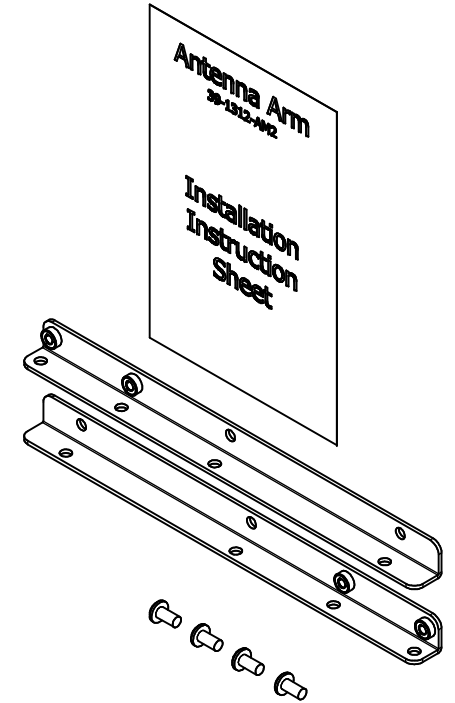

39-1312-AM2 - Omnidirectional Pipe Antenna Mounting Kit

1. **NOTES:**
2. -Material: .090" Aluminum
   - -Finish: Brushed
3. **Includes:**
4. -Left & Right Mounting Brackets
   - -Mounting Screws
   - -Installation Instructions

Oberon, Inc. - 1315 S. Allen St. - State College, PA 16801			
TITLE M-Frame			
SIZE C	DWG NO 1312-XXX-XXX	DATE 3/1/2021	
SCALE	SHEET 3 OF 7