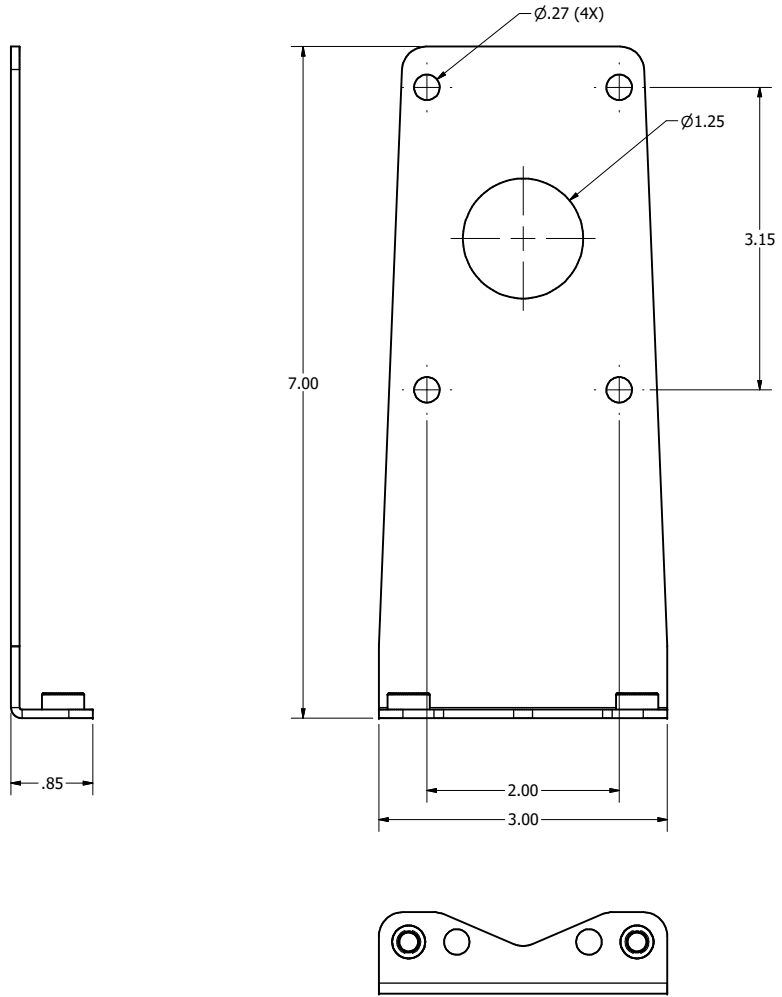

1312-00 - M-Frame Base

REVISION HISTORY				
ZONE	REV	DESCRIPTION	DATE	APPROVED
All	1	Released	2/4/2019	RLC

ISOMETRIC VIEW

- NOTES:**
- Material: .090" Aluminum
 - Finish: Brushed
 - Mounting Holes to Match Most Manufacturers Mounting Plates
- Includes:**
- M-Frame Base
 - Mounting Screws
 - Cable Ties
 - Letter/Number Set
 - Installation Instructions

Oberon, Inc. - 1315 S. Allen St. - State College, PA 16801			
TITLE M-Frame			
SIZE C	DWG NO 1312-XXX-XXX	DATE 3/1/2021	
SCALE	SHEET 1 OF 7		

39-1312-AM1 - Omnidirectional Antenna Mounting Kit

- NOTES:**
- Material: .090" Aluminum
 - Finish: Brushed
- Includes:**
- Mounting Bracket
 - Mounting Screws
 - Installation Instructions

- NOTES:**
- Material: .090" Aluminum
 - Finish: Brushed
- Includes:**
- Left & Right Mounting Brackets
 - Mounting Screws
 - Installation Instructions

Oberon, Inc. - 1315 S. Allen St. - State College, PA 16801			
TITLE M-Frame			
SIZE C	DWG NO 1312-XXX-XXX	DATE 3/1/2021	
SCALE	SHEET 3 OF 7		