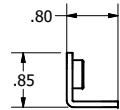

39-1312-AM2 - Omnidirectional Pipe Antenna Mounting Kit

1. **NOTES:**
2. -Material: .090" Aluminum
   - -Finish: Brushed
3. **Includes:**
4. -Left & Right Mounting Brackets
   - -Mounting Screws
   - -Installation Instructions

Oberon, Inc. - 1315 S. Allen St. - State College, PA 16801			
TITLE M-Frame			
SIZE C	DWG NO 1312-XXX-XXX	DATE 3/1/2021	
SCALE	SHEET 3 OF 7