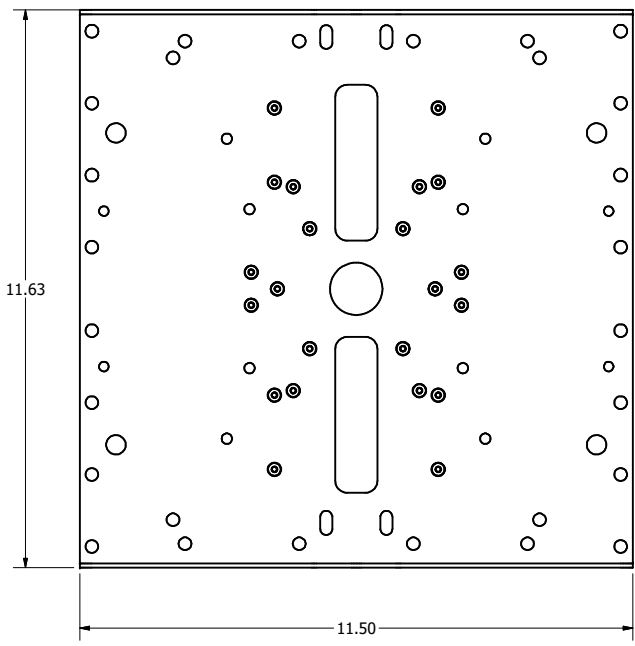

1312-00 - M-Frame Base

REVISION HISTORY				
ZONE	REV	DESCRIPTION	DATE	APPROVED
All	1	Released	2/4/2019	RLC

ISOMETRIC VIEW

- NOTES:**
- Material: .090" Aluminum
 - Finish: Brushed
 - Mounting Holes to Match Most Manufacturers Mounting Plates
- Includes:**
- M-Frame Base
 - Mounting Screws
 - Cable Ties
 - Letter/Number Set
 - Installation Instructions

Oberon, Inc. - 1315 S. Allen St. - State College, PA 16801			
TITLE M-Frame			
SIZE C	DWG NO 1312-XXX-XXX	DATE 3/1/2021	
SCALE	SHEET 1 OF 7		

39-1312-AM1 - Omnidirectional Antenna Mounting Kit

- NOTES:**
- Material: .090" Aluminum
 - Finish: Brushed
- Includes:**
- Mounting Bracket
 - Mounting Screws
 - Installation Instructions