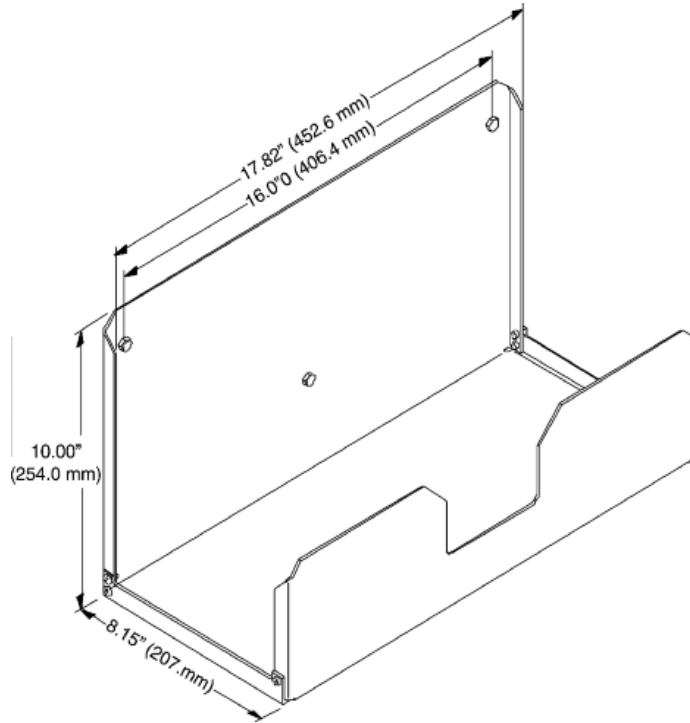

CHATSWORTH
PRODUCTS

Wall-Mount CPU Shelf

Wall-Mount CPU Shelf

Use the CPI Wall-Mount CPU Shelf whenever you need to raise mini-tower CPUs or other equipment, up to 7.5"W and 17"D (191 mm and 430 mm), off the floor or desk. This lightweight aluminum shelf provides an attractive, easy method to save space, provide convenience and protect CPUs from ground level environment hazards. Mounting hardware not included.

- Mount on secure plywood backboard or wall studs
- Fits most mini-tower CPUs
- Made of sturdy, lightweight aluminum
- Usable Dimensions: 17.35"W x 7.78"D (440.7 mm x 197.6 mm) maximum
- Supports up to 35 lb (15.9 kg)

Note: CPI strongly recommends that this shelf be securely attached to wall studs or a 3/4" wooden backboard with three 1/4-10 x 2" lag screws.

ORDERING INFORMATION

Part Number	Description	Shipping Weight lb (kg)
12332-X01	Wall-Mount CPU Shelf	5 (2.3)

X=color: 1=Gray, 5=Clear, 7=Black, E=Glacier White

United States & Canada
Simi Valley, CA
800-834-4969
Toronto, Ontario, Canada
+905-850-7770
chatsworth.com
techsupport@chatsworth.com

Latin America
Mexico City, Mexico
+52-55-5203-7525
Toll Free within Mexico
800-201-7592
chatsworth.com.co

Europe
Buckinghamshire
England, UK
+44-1628-524-834

Middle East & Africa
Dubai, UAE
+971-4-2602125
Doha, Qatar
+974-4-267422

Asia Pacific
Jing'an District,
Shanghai, China
+86 21 6880-0266
chatsworth.com.cn